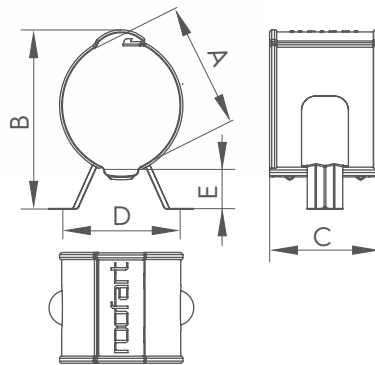

EN 612:2006

Pallet size (mm)

	125/87	150/100
X1	1200	1200
Y1	2000	2000
Z1	810	810

Element size (mm)

	125/87	150/100
A	87	100
B	86	98
C	1000	1000
D	50	50
E	45°	45°

PB 87

PB 100

EAN-13 barcode	Colors	RAL	EAN-13 barcode
4.841.159.000.765	Wine red	3005	4.841.159.002.066
4.841.159.000.505	Brick red	3009	4.841.159.001.809
4.841.159.000.246	Red	3011	4.841.159.001.540
4.841.159.010.610	Green	6020	4.841.159.010.917
4.841.159.007.344	Iron grey	7011	4.841.159.007.634
4.841.159.007.931	Bricky	8004	4.841.159.008.228
4.841.159.001.021	Grey brown	8017	4.841.159.002.325
4.841.159.005.975	Brown	8019	4.841.159.006.262
4.841.159.006.552	Black	9005	4.841.159.006.842
4.841.159.001.281	White	9010	4.841.159.002.585
4.841.159.005.418	Copper	9010	4.841.159.005.692
4.841.159.004.152	Zinc	9010	4.841.159.004.404

Element size (mm)

	125/87	150/100
A	87	100
B	125	150
C	80	80
D	90	90
E	30	30

Pallet size (mm)

	125/87	150/100
X2	800	800
Y2	1200	1200
Z2	1850	1850

Box size (mm)

	125/87	150/100
X1	390	390
Y1	590	590
Z1	170	170