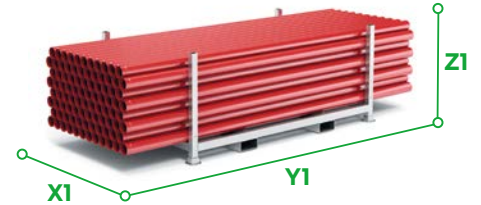

EN 612:2006

Pallet size (mm)

	125/87	150/100
X1	1200	1200
Y1	3000	3000
Z1	810	810