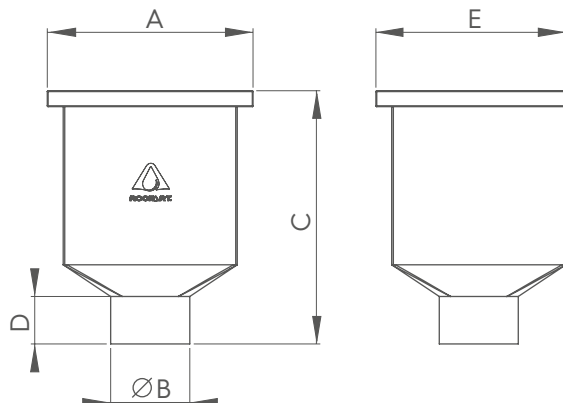

Element size (mm)

	125/87	150/100
A	260	260
B	86	98
C	320	320
D	60	60
E	240	240

Pallet size (mm)

	125/87	150/100
X2	800	800
Y2	1200	1200
Z2	1970	1970

Box size (mm)

	125/87	150/100
X1	390	390
Y1	590	590
Z1	260	260

PCD 87

PCD 100

EAN-13 barcode	Colors	RAL	EAN-13 barcode
4.841.159.011.150	Wine red	3005	4.841.159.011.372
4.841.159.011.167	Brick red	3009	4.841.159.011.389
4.841.159.011.174	Red	3011	4.841.159.011.396
4.841.159.011.242	Green	6020	4.841.159.011.464
4.841.159.011.181	Iron grey	7011	4.841.159.011.402
4.841.159.011.198	Bricky	8004	4.841.159.011.419
4.841.159.011.204	Grey brown	8017	4.841.159.011.426
4.841.159.011.211	Brown	8019	4.841.159.011.433
4.841.159.011.228	Black	9005	4.841.159.011.440
4.841.159.011.235	White	9010	4.841.159.011.457
4.841.159.015.295	Copper		4.841.159.015.301
4.841.159.011.259	Zinc		4.841.159.011.471

PCD 87 PCD 100

	PCD 87	PCD 100
Pieces in box		
	2	2
Boxes on pallet		
	28	28
Box		
	4.0	4.0
Pallet		
	130	130

NOTE: The real Colors might be different from printed Colors on the leaflets. Please, see the samples before choosing the desired color.