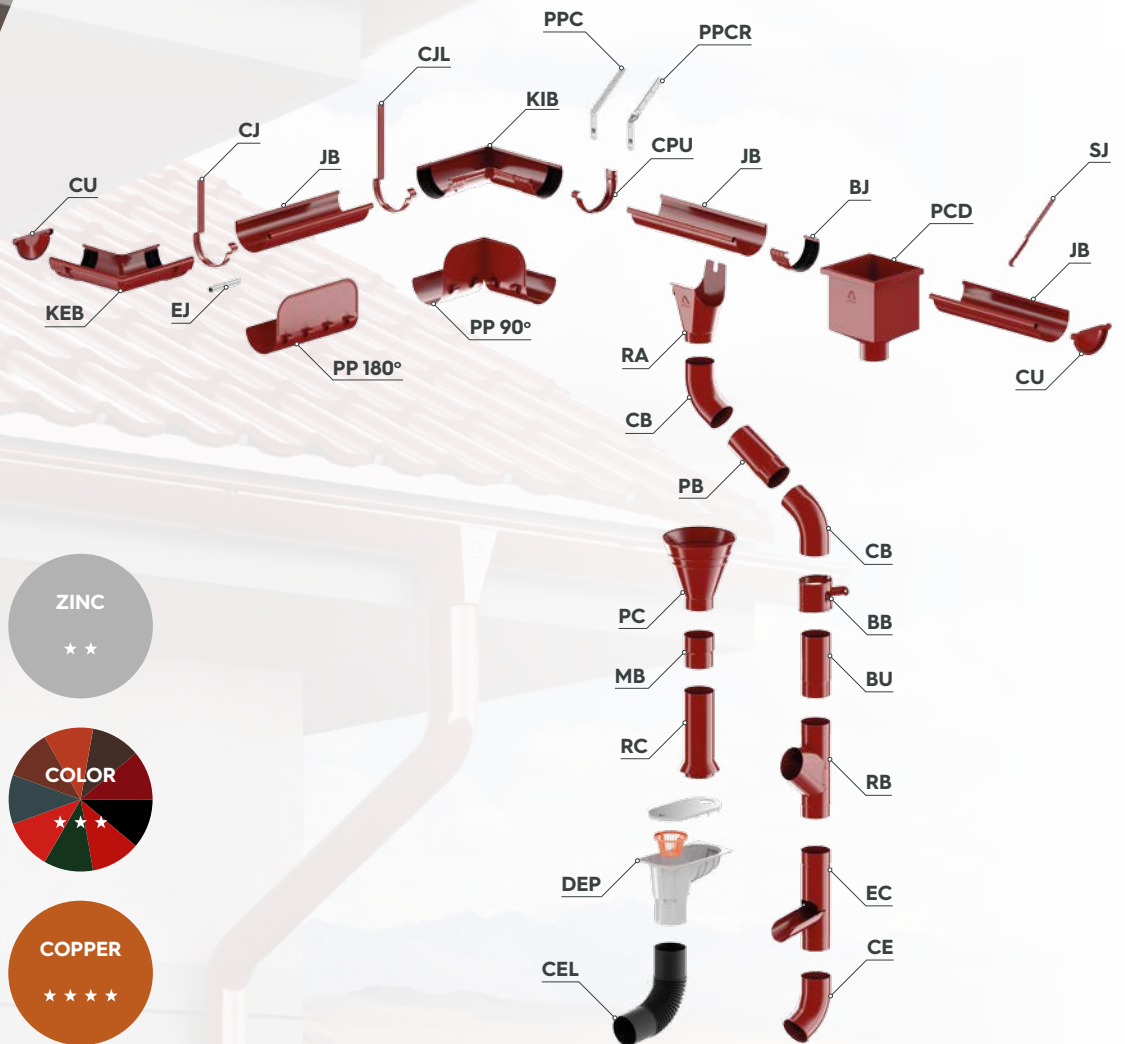

Technical catalog

Scandic® rainwater system

Informational data for packaging and transportation

Content

- 3 JB - Gutter L-3000
- 4 JB -Gutter L-4000
- 5 BJ - Gutter joint
- 6 CU - Universal stop end
- 7 CJ - Rafter bracket
- 8 CJL - Long bracket
- 9 CPU - Universal bracket
- 10 PPC/ PPCR - Bracket support/ twisted
- 11 KEB - External 90° corner with brackets
- 12 KIB - Internal 90° corner with brackets
- 13 KE - External 90° corner
- 14 KI - Internal 90° corner
- 15 RA - Gutter outlet
- 16 CB - Pipe bend 60°
- 17 BU - Downpipe L-3000
- 18 PB - Intermediate pipe L-1000
- 19 BB - Pipe holder
- 20 CE - Shoe 60°
- 21 RB - Pipe branch
- 22 EC - Rainwater diverter
- 23 PC - Round hopper
- 24 PCD - Rectangular hopper
- 25 EJ - Gutter joint element, SJ - Gutter stabilizer
- 26 MB - Flare fitting
- 27 PP - Corner overflow element 90°
- 28 PP - Straight overflow element 180°
- 29 RC - Drain connector
- 30 DEP - Decanter, CEL - Elastic bend