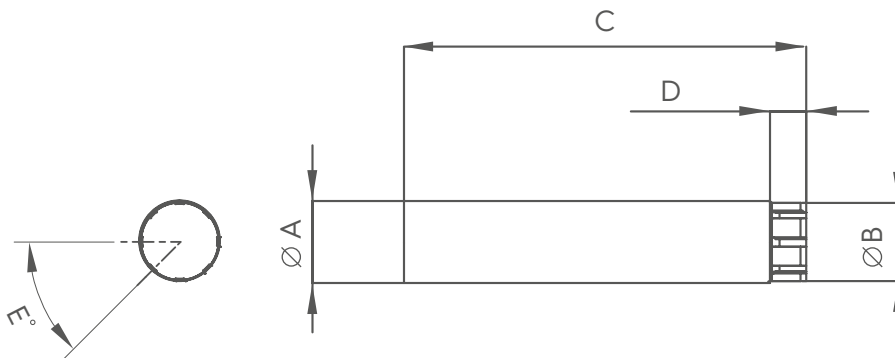

EN 612:2006

Pallet size (mm)

	125/87	150/100
X1	1200	1200
Y1	3000	3000
Z1	810	810

Element size (mm)

	125/87	150/100
A	87	100
B	86	98
C	3000	3000
D	50	50
E	45°	45°

BU 87

BU 100

EAN-13 barcode	Colors	RAL	EAN-13 barcode
4.841.159.000.796	Wine red	3005	4.841.159.002.097
4.841.159.000.536	Brick red	3009	4.841.159.001.830
4.841.159.000.277	Red	3011	4.841.159.001.571
4.841.159.010.634	Green	6020	4.841.159.010.931
4.841.159.007.368	Iron grey	7011	4.841.159.007.658
4.841.159.007.955	Bricky	8004	4.841.159.008.242
4.841.159.001.052	Grey brown	8017	4.841.159.002.356
4.841.159.005.999	Brown	8019	4.841.159.006.286
4.841.159.006.576	Black	9005	4.841.159.006.866
4.841.159.001.311	White	9010	4.841.159.002.615
4.841.159.005.449	Copper		4.841.159.005.722
4.841.159.004.183	Zinc		4.841.159.004.435