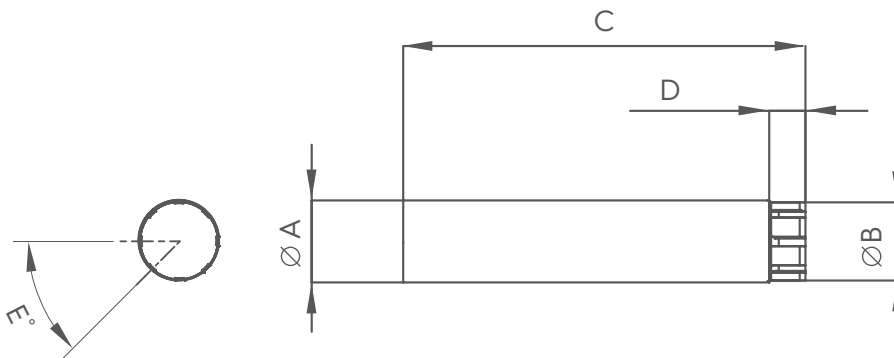

EN 612:2006

Pallet size (mm)

	125/87	150/100
X1	1200	1200
Y1	2000	2000
Z1	810	810

Element size (mm)

	125/87	150/100
A	87	100
B	86	98
C	1000	1000
D	50	50
E	45°	45°

PB 87

PB 100

EAN-13 barcode	Colors	RAL	EAN-13 barcode
4.841.159.000.765	Wine red	3005	4.841.159.002.066
4.841.159.000.505	Brick red	3009	4.841.159.001.809
4.841.159.000.246	Red	3011	4.841.159.001.540
4.841.159.010.610	Green	6020	4.841.159.010.917
4.841.159.007.344	Iron grey	7011	4.841.159.007.634
4.841.159.007.931	Bricky	8004	4.841.159.008.228
4.841.159.001.021	Grey brown	8017	4.841.159.002.325
4.841.159.005.975	Brown	8019	4.841.159.006.262
4.841.159.006.552	Black	9005	4.841.159.006.842
4.841.159.001.281	White	9010	4.841.159.002.585
4.841.159.005.418	Copper	9010	4.841.159.005.692
4.841.159.004.152	Zinc	9010	4.841.159.004.404