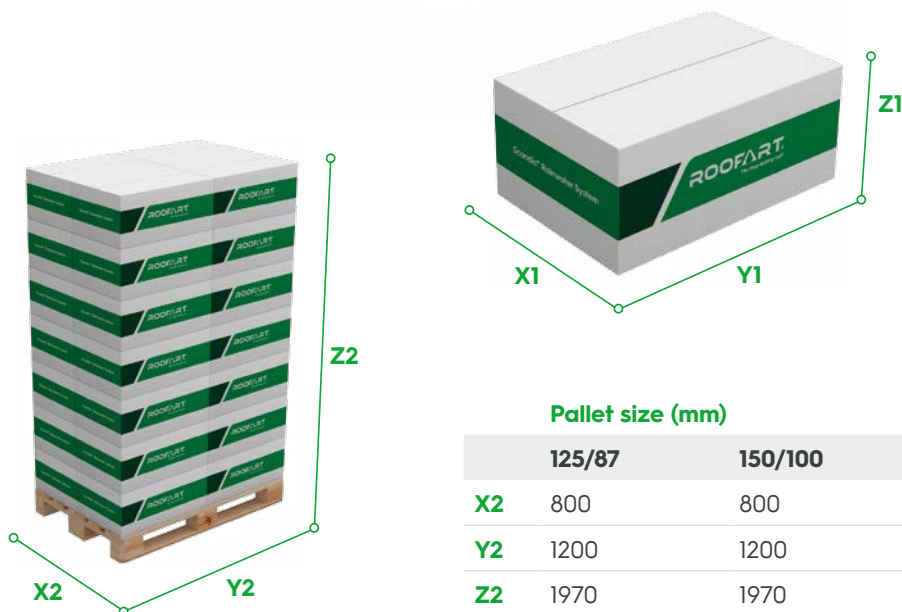

Round hopper

	Pallet size (mm)	
	125/87	150/100
X2	800	800
Y2	1200	1200
Z2	1950	1950

	Element size (mm)	
	125/87	150/100
A	200	250
B	86	98
C	200	250
D	40	40

	Box size (mm)	
	125/87	150/100
X1	390	390
Y1	590	590
Z1	360	360

PC 87

PC 100

EAN-13 barcode	Colors	RAL	EAN-13 barcode
4.841.159.000.864	Wine red	 3005	4.841.159.002.165
4.841.159.000.604	Brick red	 3009	4.841.159.001.908
4.841.159.000.345	Red	 3011	4.841.159.001.649
4.841.159.010.702	Green	 6020	4.841.159.011.006
4.841.159.007.436	Iron grey	 7011	4.841.159.007.726
4.841.159.008.013	Bricky	 8004	4.841.159.008.303
4.841.159.001.120	Grey brown	 8017	4.841.159.002.424
4.841.159.006.064	Brown	 8019	4.841.159.006.354
4.841.159.006.644	Black	 9005	4.841.159.006.934
4.841.159.001.380	White	 9010	4.841.159.002.684
4.841.159.005.517	Copper		4.841.159.005.791
4.841.159.004.251	Zinc		4.841.159.004.503

PC 87

PC 100

Pieces in box		
	20	12
Boxes on pallet		
	20	20
Box		
	9.7	8.6
Pallet		
	212	190

NOTE: The real Colors might be different from printed Colors on the leaflets. Please, see the samples before choosing the desired color.