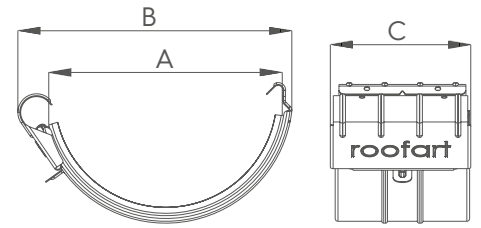

EN 612:2006

Pallet size (mm)

	125/87	150/100
X1	1200	1200
Y1	4000	4000
Z1	810	810

Element size (mm)

	125/87	150/100
A	125	150
B	18	20
C	4000	4000
D	62	86
E	68	97

JB 125

JB 150

EAN-13 barcode	Colors	RAL	EAN-13 barcode
4.841.159.000.642	Wine red	 3005	4.841.159.001.946
4.841.159.000.383	Brick red	 3009	4.841.159.001.687
4.841.159.000.123	Red	 3011	4.841.159.001.427
4.841.159.010.467	Green	 6020	4.841.159.010.764
4.841.159.007.207	Iron grey	 7011	4.841.159.007.498
4.841.159.007.788	Bricky	 8004	4.841.159.008.075
4.841.159.000.901	Grey brown	 8017	4.841.159.002.202
4.841.159.005.838	Brown	 8019	4.841.159.006.125
4.841.159.006.415	Black	 9005	4.841.159.006.705
4.841.159.001.168	White	 9010	4.841.159.002.462
4.841.159.005.272	Copper		4.841.159.005.555
4.841.159.004.022	Zinc		4.841.159.004.282

Element size (mm)

	125/87	150/100
A	125	150
B	145	176
C	72	72

Pallet size (mm)

	125/87	150/100
X2	800	800
Y2	1200	1200
Z2	1680	1680

Box size (mm)

	125/87	150/100
X1	290	290
Y1	390	390
Z1	170	170

BJ 125

BJ 150