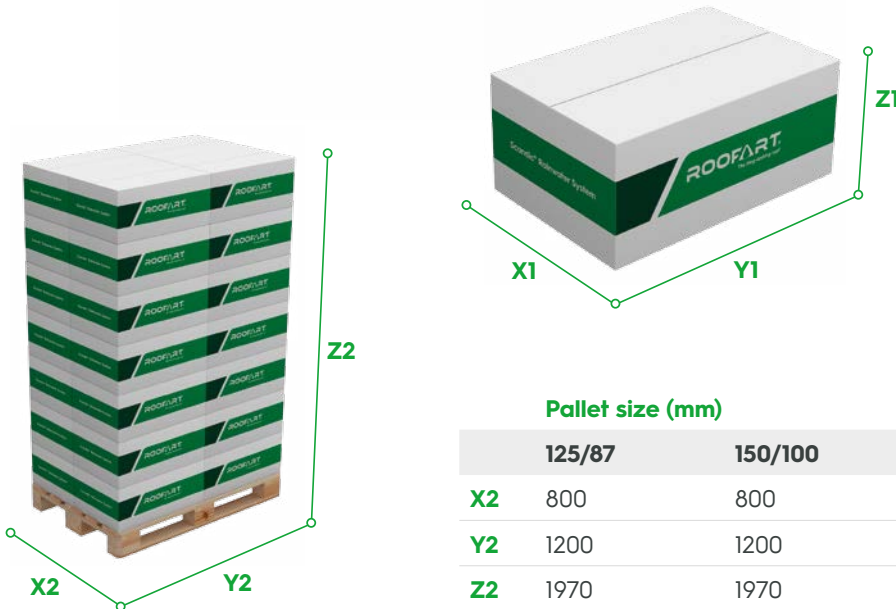

**PP
90°**

Corner overflow element 90°

Element size (mm)

	125/87	150/100
A	200	200
B	140	140
C	125	150
D	200	200
E	323	350

Pallet size (mm)

	125/87	150/100
X2	800	800
Y2	1200	1200
Z2	1970	1970

Box size (mm)

	125/87	150/100
X1	390	390
Y1	590	590
Z1	260	260

PP 125/90°

PP 150/90°

EAN-13 barcode	Colors	RAL	EAN-13 barcode
4.841.159.005.012	Wine red	 3005	4.841.159.005.159
4.841.159.004.978	Brick red	 3009	4.841.159.005.111
4.841.159.005.005	Red	 3011	4.841.159.005.142
4.841.159.010.726	Green	 6020	4.841.159.011.020
4.841.159.007.450	Iron grey	 7011	4.841.159.007.740
4.841.159.008.037	Bricky	 8004	4.841.159.008.327
4.841.159.004.985	Grey brown	 8017	4.841.159.005.128
4.841.159.006.088	Brown	 8019	4.841.159.006.378
4.841.159.006.668	Black	 9005	4.841.159.006.958
4.841.159.004.992	White	 9010	4.841.159.005.135
4.841.159.005.036	Copper		4.841.159.005.173
4.841.159.005.029	Zinc		4.841.159.005.166

PP 125

PC 150

	PP 125	PC 150
Pieces in box		
	6	6
Boxes on pallet		
	28	28
Box		
	4.5	5.1
Pallet		
	141	158

NOTE: The real Colors might be different from printed Colors on the leaflets. Please, see the samples before choosing the desired color.