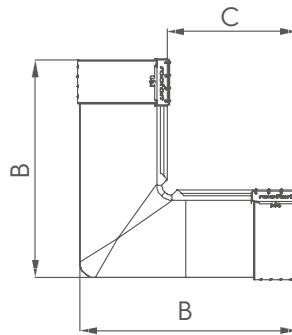

Element size (mm)

	125/87	150/100
A	125	150
B	300	300
C	150	120

Pallet size (mm)

	125/87	150/100
X2	800	800
Y2	1200	1200
Z2	1850	1850

Box size (mm)

	125/87	150/100
X1	390	390
Y1	590	590
Z1	170	170

KIB 125

KIB 150

EAN-13 barcode	Colors	RAL	EAN-13 barcode
4.841.159.014.960	Wine red	3005	4.841.159.015.448
4.841.159.014.984	Brick red	3009	4.841.159.015.462
4.841.159.015.004	Red	3011	4.841.159.015.486
4.841.159.015.028	Green	6020	4.841.159.015.509
4.841.159.015.042	Iron grey	7011	4.841.159.015.523
4.841.159.015.066	Bricky	8004	4.841.159.015.547
4.841.159.015.080	Grey brown	8017	4.841.159.015.561
4.841.159.015.103	Brown	8019	4.841.159.015.585
4.841.159.015.127	Black	9005	4.841.159.015.608
4.841.159.015.141	White	9010	4.841.159.015.622
4.841.159.015.189	Copper		4.841.159.015.660
4.841.159.015.165	Zinc		4.841.159.015.646

KIB 125 KIB 150

	KIB 125	KIB 150
Pieces in box		
	8	6
Boxes on pallet		
	40	40
Box		
	6.0	4.8
Pallet		
	258	210