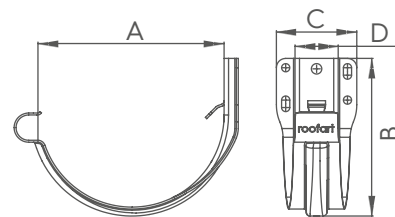

EN 1462:2006

Element size (mm)

	125/87	150/100
A	125	150
B	110	137
C	54	57
D	25	25