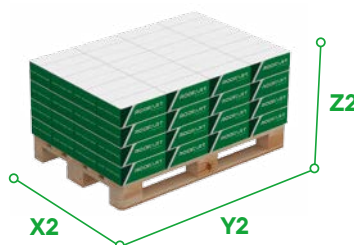

Pallet size (mm)

	125/87	150/100
X2	800	800
Y2	1200	1200
Z2	590	590