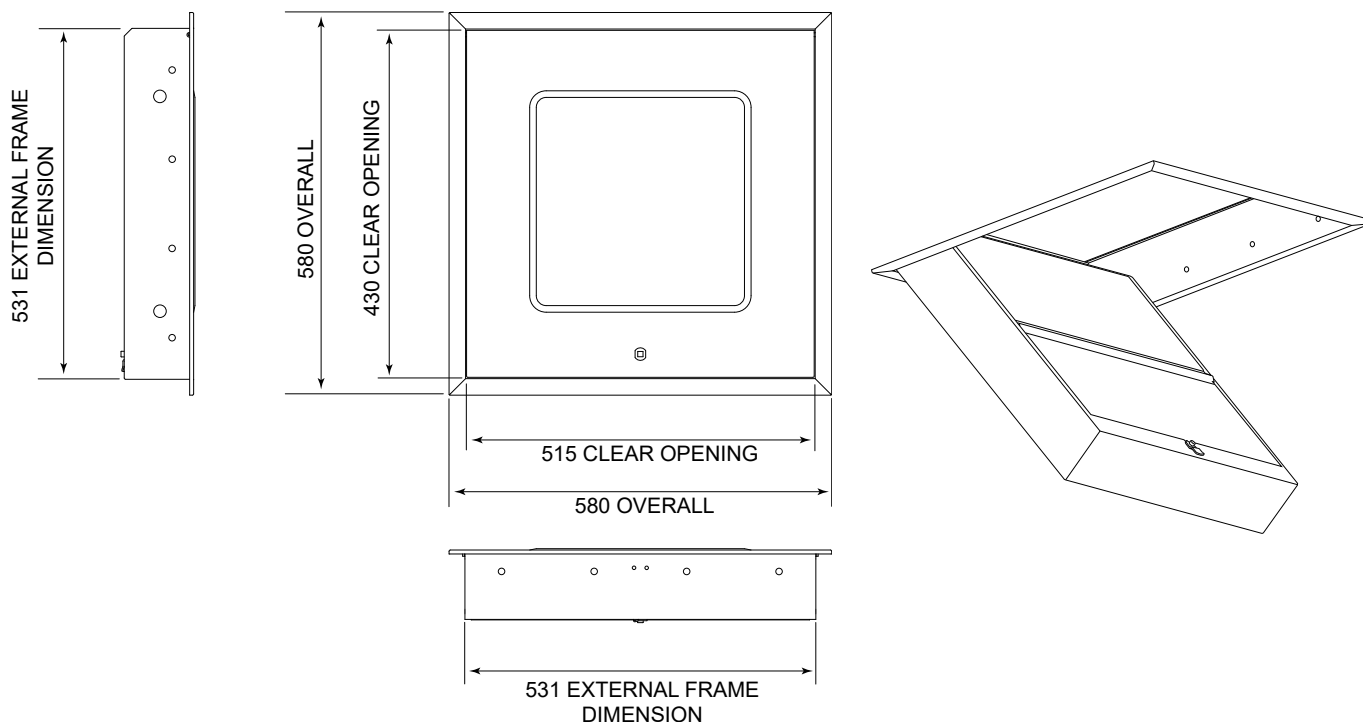

One Hour Fire Rated Drop Down Loft Access Door - Square

Code: **GL270F** Standard

GL271F Lockable

Description

The **GL270F** Drop Down One Hour Fire Rated Loft Access Door is designed to be flush fit to the ceiling and to fit between 600mm truss rafter centres. The sleek, modern design fits in with almost all house decor styles. Finished in white with a light texture, the door can be easily cleaned with a solvent free, damp cloth, or alternatively can be painted to match the surrounding decor.

Draught seals are located to all 4 sides of the door and seal to the frame held in place with a robust latch preventing the problem of moist, warm air entering the roof space.

The Fire Rated Loft Door (GL270F) comes with a budget lock and 'T' key as standard, or can be supplied with a more secure CamLock key lock (GL271F).

The GL270F fire rated access door met the British Standard recommendation for a leakage rate of 1m^3 at a pressure differential of 2 Pa, and the Building Regulations Part L2A 'reasonable limit' for the design air permeability of buildings of $10\text{m}^3/\text{h.m}^2</math> at 50Pa.$

Note: GL271F Includes a CamLock Key Lock

Specification

Packing Details	Individually Packaged in Cardboard Box
Material	Zintec Mild Steel finished in Polyester Powder Coating (White)
Seal	PVC Foam
Insulation	Mineral Fibre (@100mm depth)
K-Value (Insulation)	0.035 W/mK
U-Value (Insulation)	0.35 W/m ² K
Box Weight	8.5 Kg
Air Leakage Test	BRE No 233677
Fire Test	WFRC No 157180