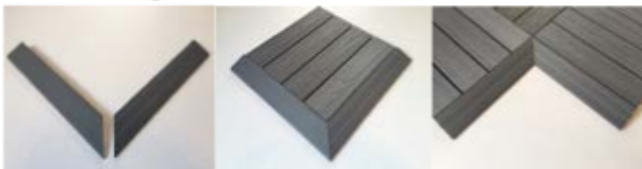

The Castlewood Capped Composite Deck Tile's interlocking system is also raised to allow for proper drainage of water avoiding pools that could be created during heavy rain. This innovative interlocking deck tile was designed to be used by anyone from DIY beginners to veteran builders looking for an attractive, easy to install deck.

Ramp Edge Facias

Colours: Teak or Silver Grey

Technical Information

Interlocking design for easy installation.

Suitable for use with 300x300mm and 600 x 300mm tiles.

300mm Lengths (Packs of 4).

Corner Edge

Corner Edge Facias

Colours: Teak or Silver Grey

Technical Information

Available in Teak and Silver Grey Colours.

Interlocking design for easy installation.

Suitable for use with 300x300mm and 600 x 300mm tiles.

Internal & External Corners Available.