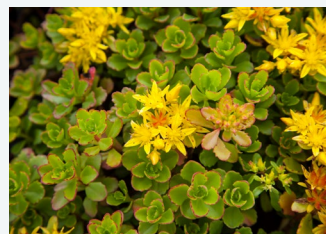

— Sedum GrufeKit Green Roof

Plant List

Sedum GrufeKit Plant Species

Typical appearance

This colour is used on images of the sedum variety in it's typical state, throughout the Autumn and Winter.

In flower

This colour is used on images of the sedum variety in flower, to highlight the contrast in appearance between the seasons.

Yellow

Sedum spurium fuldaglut

Sedum spurium fuldaglut

Flower period

August/September

Maximum height

ca. 15cm

Colour of flowers

Pink/red

Sedum kamschaticum

Sedum kamschaticum

Flower period

June/July/August

Maximum height

ca. 15cm

Colour of flowers