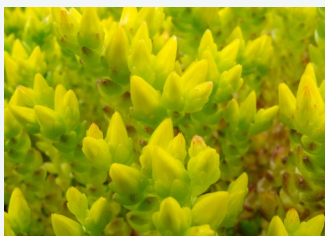

Yellow

Sedum spurium fuldaglut

Sedum spurium fuldaglut

Flower period

August/September

Maximum height

ca. 15cm

Colour of flowers

Pink/red

Sedum kamschaticum

Sedum kamschaticum

Flower period

June/July/August

Maximum height

ca. 15cm

Colour of flowers

Yellow

Sedum GrufeKit Plant Species

Sedum reflexum

Sedum reflexum

Flower period
July/August

Maximum height
ca. 20cm

Colour of flowers
Yellow

Sedum album murale

Sedum album murale

Flower period
June/July

Maximum height
ca. 10cm

Colour of flowers
White

Sedum acre

Sedum acre

Flower period
June/July

Maximum height
ca. 5cm