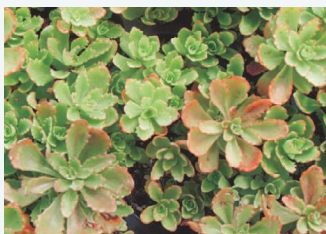

Colour of flowers
Yellow

Sedum GrufeKit Plant Species

**Sedum hispanicum
minus**

**Sedum hispanicum
minus**

Flower period
June/July/August

Maximum height
ca. 5cm

Colour of flowers
White/pink

Sedum floriferum

Sedum floriferum

Flower period
June/July

Maximum height
ca. 15cm

Colour of flowers
Yellow

**Sedum hybridum
immergrunchen**

**Sedum hybridum
immergrunchen**

Flower period
July/August

Maximum height
ca. 15cm