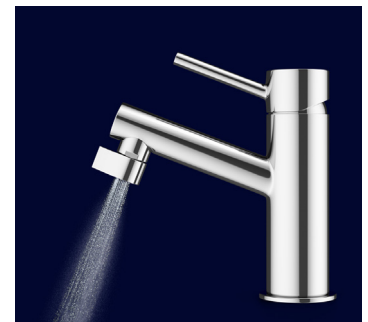

Extreme water saving nozzle. Same Tap — 98% Less Water.

Altered:Nozzle retrofits into most existing taps on market today and reduces water use with 98% without losing user functionality or experience.

- ▶ Award winning design
- ▶ Premium quality. Ecobross®
- ▶ Retrofit - adaptors for all taps
- ▶ Simple 60 sec installation

▶ Altered:Nozzle Mist

▶ Altered:Nozzle Spray

▶ Super efficient rinse with high velocity mist

▶ Water & Energy Savings*

Water

40 000

Liter

Energy