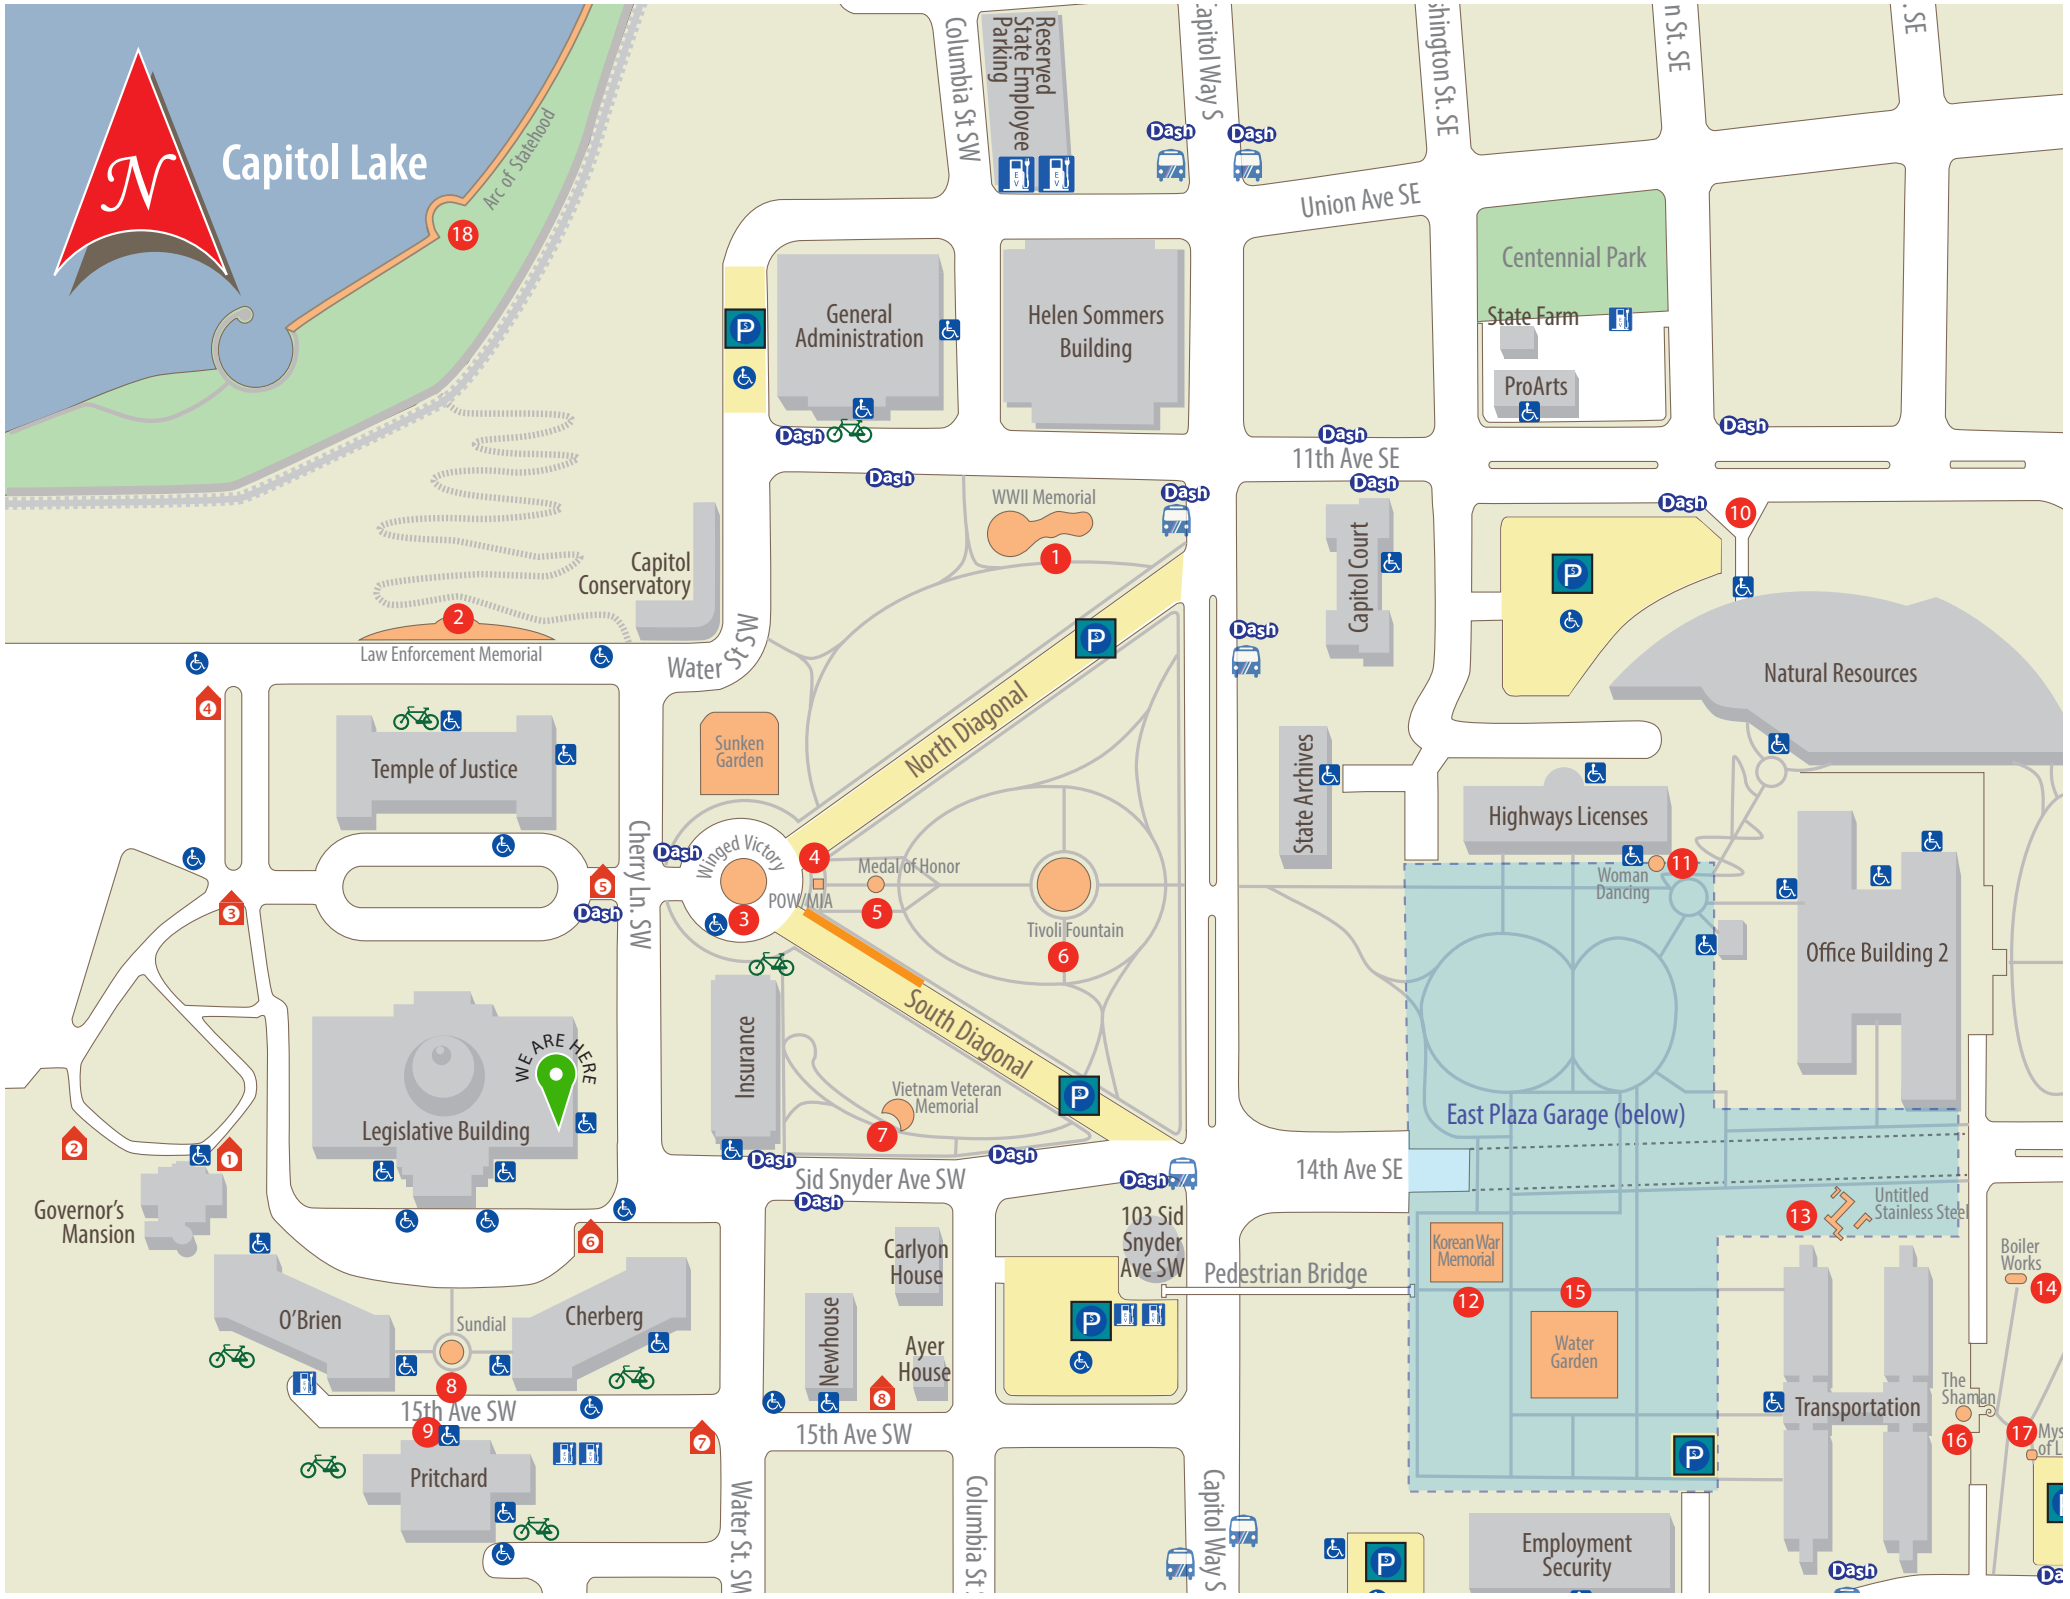

Capitol Lake

18

Arc of Statehood

2

Capitol Conservatory

Law Enforcement Memorial

General Administration

Helen Sommers Building

POW/MIA

5

Tivoli Fountain

6

South Diagonal

Insurance

7

Vietnam Veteran Memorial

O'Brien

Sundial

Cherberg

15th Ave SW

8

Pritchard

9

Sid Snyder Ave SW

8

15th Ave SW

103 Sid Snyder Ave SW

Dash

P

1

Pedestrian Bridge

14th Ave SE