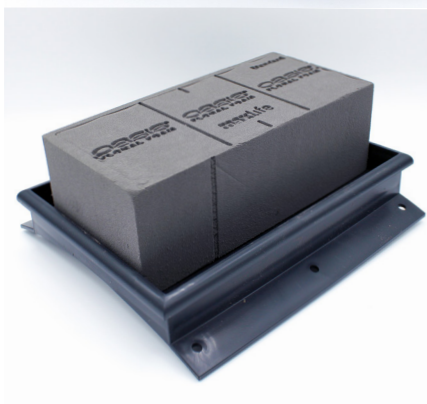

OASIS® Event Saddle

For all of your Sympathy
and Event Designs

OASIS® EVENT SADDLE

OASIS® Event Saddle does it all! From events to sympathy designs. Engineered to support a single brick of floral foam, double brick of floral foam, a Grande Block and even a Designer Block. So many options for all your event needs.

45-03865

9½"L x 8⅝"W x 2"H
12 Pk/Cs

- Versatile support structure for use in event or memorial designs.
- Sure-footed stable design can handle up to 50 lbs, no tipping.
- Conforms to casket shape, no-scuff footing pads included.
- Accommodates designs up to 50" long for half- or full-couch arrangements.
- Made of 70% recycled materials. Can be recycled or reused.