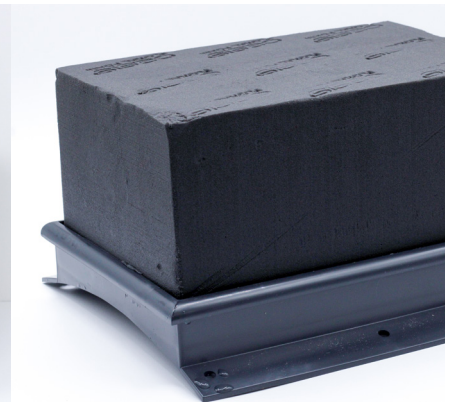

OASIS® Event Saddle

For all of your Sympathy
and Event Designs

OASIS® EVENT SADDLE

OASIS® Event Saddle does it all! From events to sympathy designs. Engineered to support a single brick of floral foam, double brick of floral foam, a Grande Block and even a Designer Block. So many options for all your event needs.

45-03865

9½"L x 8⅝"W x 2"H
12 Pk/Cs

- Versatile support structure for use in event or memorial designs.
- Sure-footed stable design can handle up to 50 lbs, no tipping.
- Conforms to casket shape, no-scuff footing pads included.
- Accommodates designs up to 50" long for half- or full-couch arrangements.
- Made of 70% recycled materials. Can be recycled or reused.