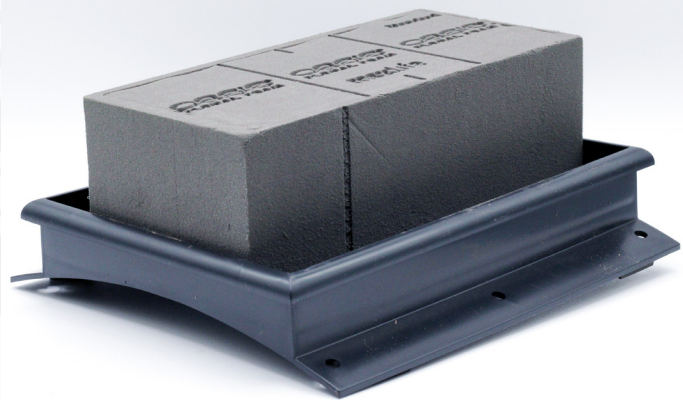

OASIS® Event Saddle

For all of your Sympathy
and Event Designs

OASIS® EVENT SADDLE

OASIS® Event Saddle does it all! From events to sympathy designs. Engineered to support a single brick of floral foam, double brick of floral foam, a Grande Block and even a Designer Block. So many options for all your event needs.

45-03865

9½"L x 8⅝"W x 2"H
12 Pk/Cs

- Versatile support structure for use in event or memorial designs.
- Sure-footed stable design can handle up to 50 lbs, no tipping.
- Conforms to casket shape, no-scuff footing pads included.
- Accommodates designs up to 50" long for half- or full-couch arrangements.
- Made of 70% recycled materials. Can be recycled or reused.