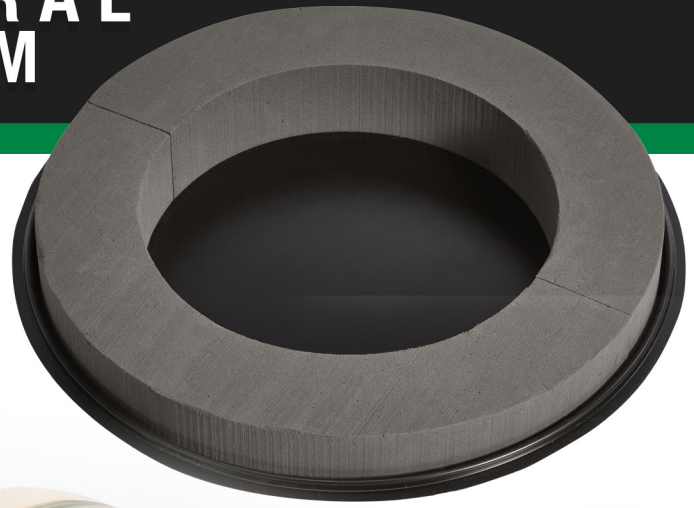

MIDNIGHT FLORAL FOAM

OASIS® Midnight Floral Foam Design Ring

- Stable base provides the opportunity to surround anything in flowers
- Deep water reservoir for longer lasting flowers
- Fully assembled, ready to design out of the box

10 1/2" DESIGN RING

11-20021 2 per pack / 5 per case

14 1/2" DESIGN RING

11-20023 1 per pack / 6 per case

OASIS® Midnight FLORACAGE® Grande Holder

4 1/4" L x 6 3/4" W x 3 1/4" H

(Contains almost 3/4 brick)

11-20042 12 per case