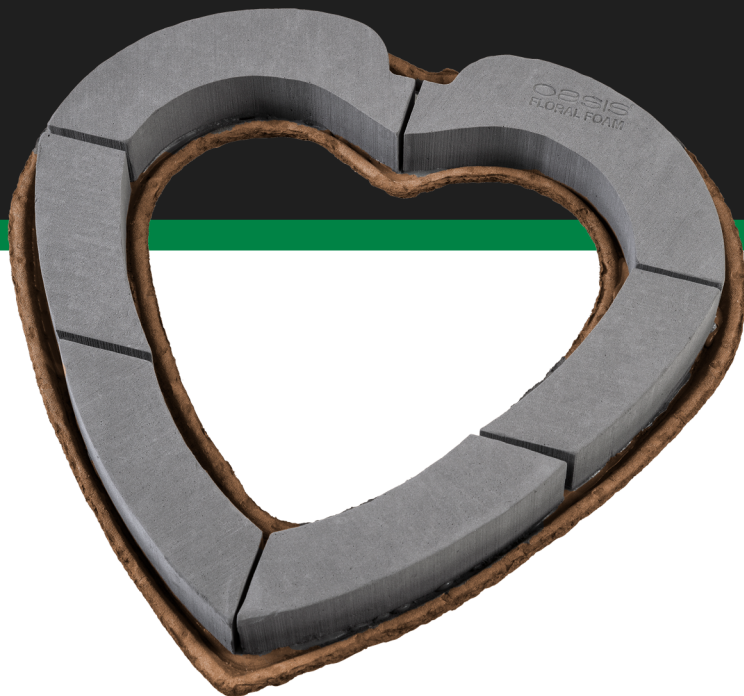

MIDNIGHT FLORAL FOAM

- Keeps stems perfectly placed
- Scientifically formulated to maximize flower hydration
- Meticulously researched, consistently crafted
- Maximize flower life
- Easier to care for flowers, hydrate when the foam turns gray
- Save money by using less stems to cover
- This product degrades by 75% within one year in an anaerobic environment (ASTM D5511)

MIDNIGHT FLORAL FOAM

OASIS® Midnight Floral Foam Spheres

- Made of Deluxe OASIS® Midnight Floral Foam Maxlife to securely hold the thickest of stems
- Pre-cut spheres hold the thickest of stems
- Perfect for topiaries, centerpieces and other creative applications, such as a sphere resting atop a vase

18" L x 24" W x 1 1/2" H

10-20020 4 per case

IT'S LIKE THE
FOAM IS FREE
but the tape
actually is!

For more information, visit
oasisfloralproducts.com

MIDNIGHT MACHE

OASIS® Midnight Mache Hearts

18" MACHE SOLID HEART
11-20034 1 per pack / 4 per case

18" MACHE OPEN HEART
11-20035 1 per pack / 4 per case
AVAILABLE NOVEMBER 2022

24" MACHE OPEN HEART
11-20036 1 per pack / 4 per case

OASIS® Midnight Mache Cross

24" MACHE CROSS
11-20037 1 per pack / 4 per case