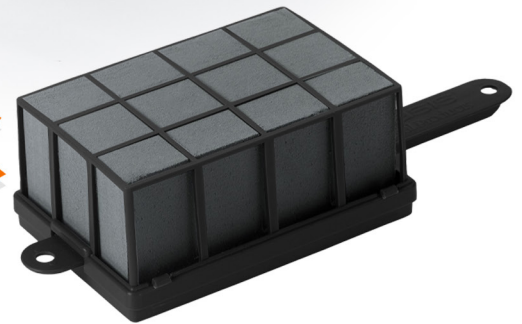

MIDNIGHT FLORAL FOAM

- Keeps stems perfectly placed
- Scientifically formulated to maximize flower hydration
- Meticulously researched, consistently crafted
- Maximize flower life
- Easier to care for flowers, hydrate when the foam turns gray
- Save money by using less stems to cover
- This product degrades by 75% within one year in an anaerobic environment (ASTM D5511)

OASIS® Midnight Floral Foam Standard Brick

3" x 4" x 9"

10-20011 24 per case

10-20040 48 per case

OASIS® Midnight Floral Foam Deluxe Brick

3" x 4" x 9"

10-20016 24 per case

10-20041 48 per case

11-20029

2 per case

Inspiration strikes
with Midnight.
Scan to learn
how to use less
and save more!

MIDNIGHT FLORAL FOAM

OASIS® Midnight Floral Foam Design Ring

- Stable base provides the opportunity to surround anything in flowers
- Deep water reservoir for longer lasting flowers
- Fully assembled, ready to design out of the box

10 1/2" DESIGN RING

11-20021 2 per pack / 5 per case

14 1/2" DESIGN RING

11-20023 1 per pack / 6 per case

OASIS® Midnight FLORACAGE® Grande Holder

4 1/4" L x 6 3/4" W x 3 1/4" H

(Contains almost 3/4 brick)

11-20042 12 per case