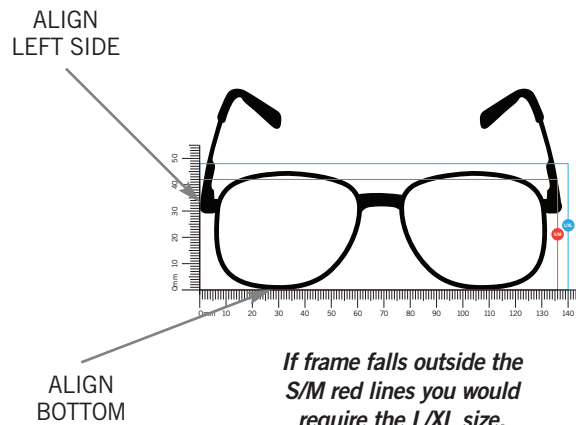

OTG EasyFit Guide

This guide has been designed to ensure you get the proper fit and maximum comfort with our patented Melanin Over-the-Glass eyewear. Please measure your prescription glasses on the EasyFit chart below. Our team is always ready to assist you – please call our help line at 1(844) 635-2646 if you have any questions.

How to measure your frames:

- Align the **left side** and **bottom** of your frames to the guides on the chart.
- Compare your frame measurements to the size guidelines below.

S/M – 42mm x 136mm

L/XL – 48mm x 140mm

OTG EasyFit Guide

*This EasyFit chart has been designed to assist you based on optical standards. Please note there are some exceptions to the rules above. All purchases on our website are subject to our 30-day return policy. If the item does not fit, please contact our customer service team at **1(844) 635-2646** to discuss return/exchange options.*