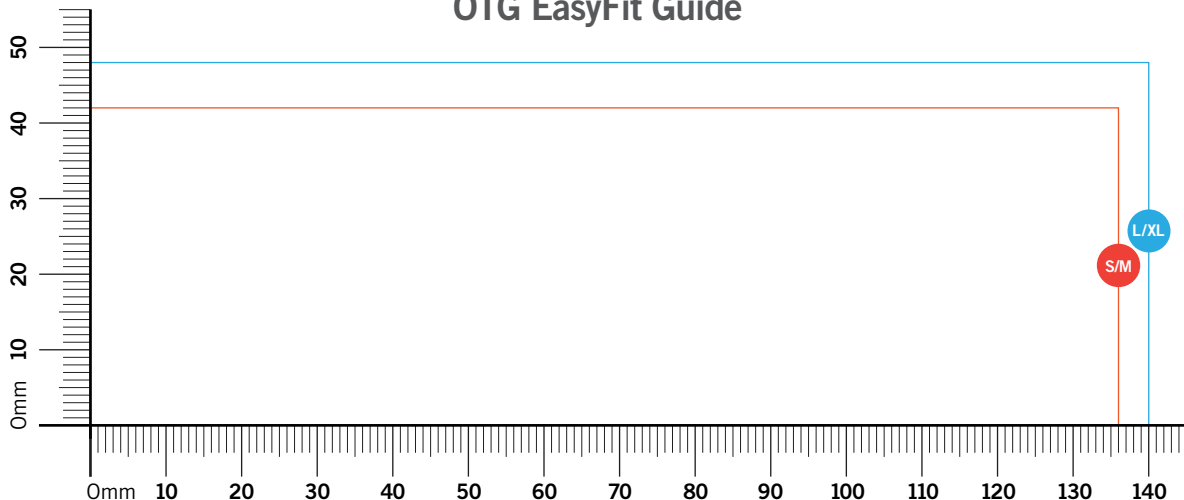

OTG EasyFit Guide

This guide has been designed to ensure you get the proper fit and maximum comfort with our patented Melanin Over-the-Glass eyewear. Please measure your prescription glasses on the EasyFit chart below. Our team is always ready to assist you – please call our help line at 1(844) 635-2646 if you have any questions.

How to measure your frames:

- Align the **left side** and **bottom** of your frames to the guides on the chart.
- Compare your frame measurements to the size guidelines below.

S/M – 42mm x 136mm

L/XL – 48mm x 140mm

OTG EasyFit Guide

*This EasyFit chart has been designed to assist you based on optical standards. Please note there are some exceptions to the rules above. All purchases on our website are subject to our 30-day return policy. If the item does not fit, please contact our customer service team at **1(844) 635-2646** to discuss return/exchange options.*