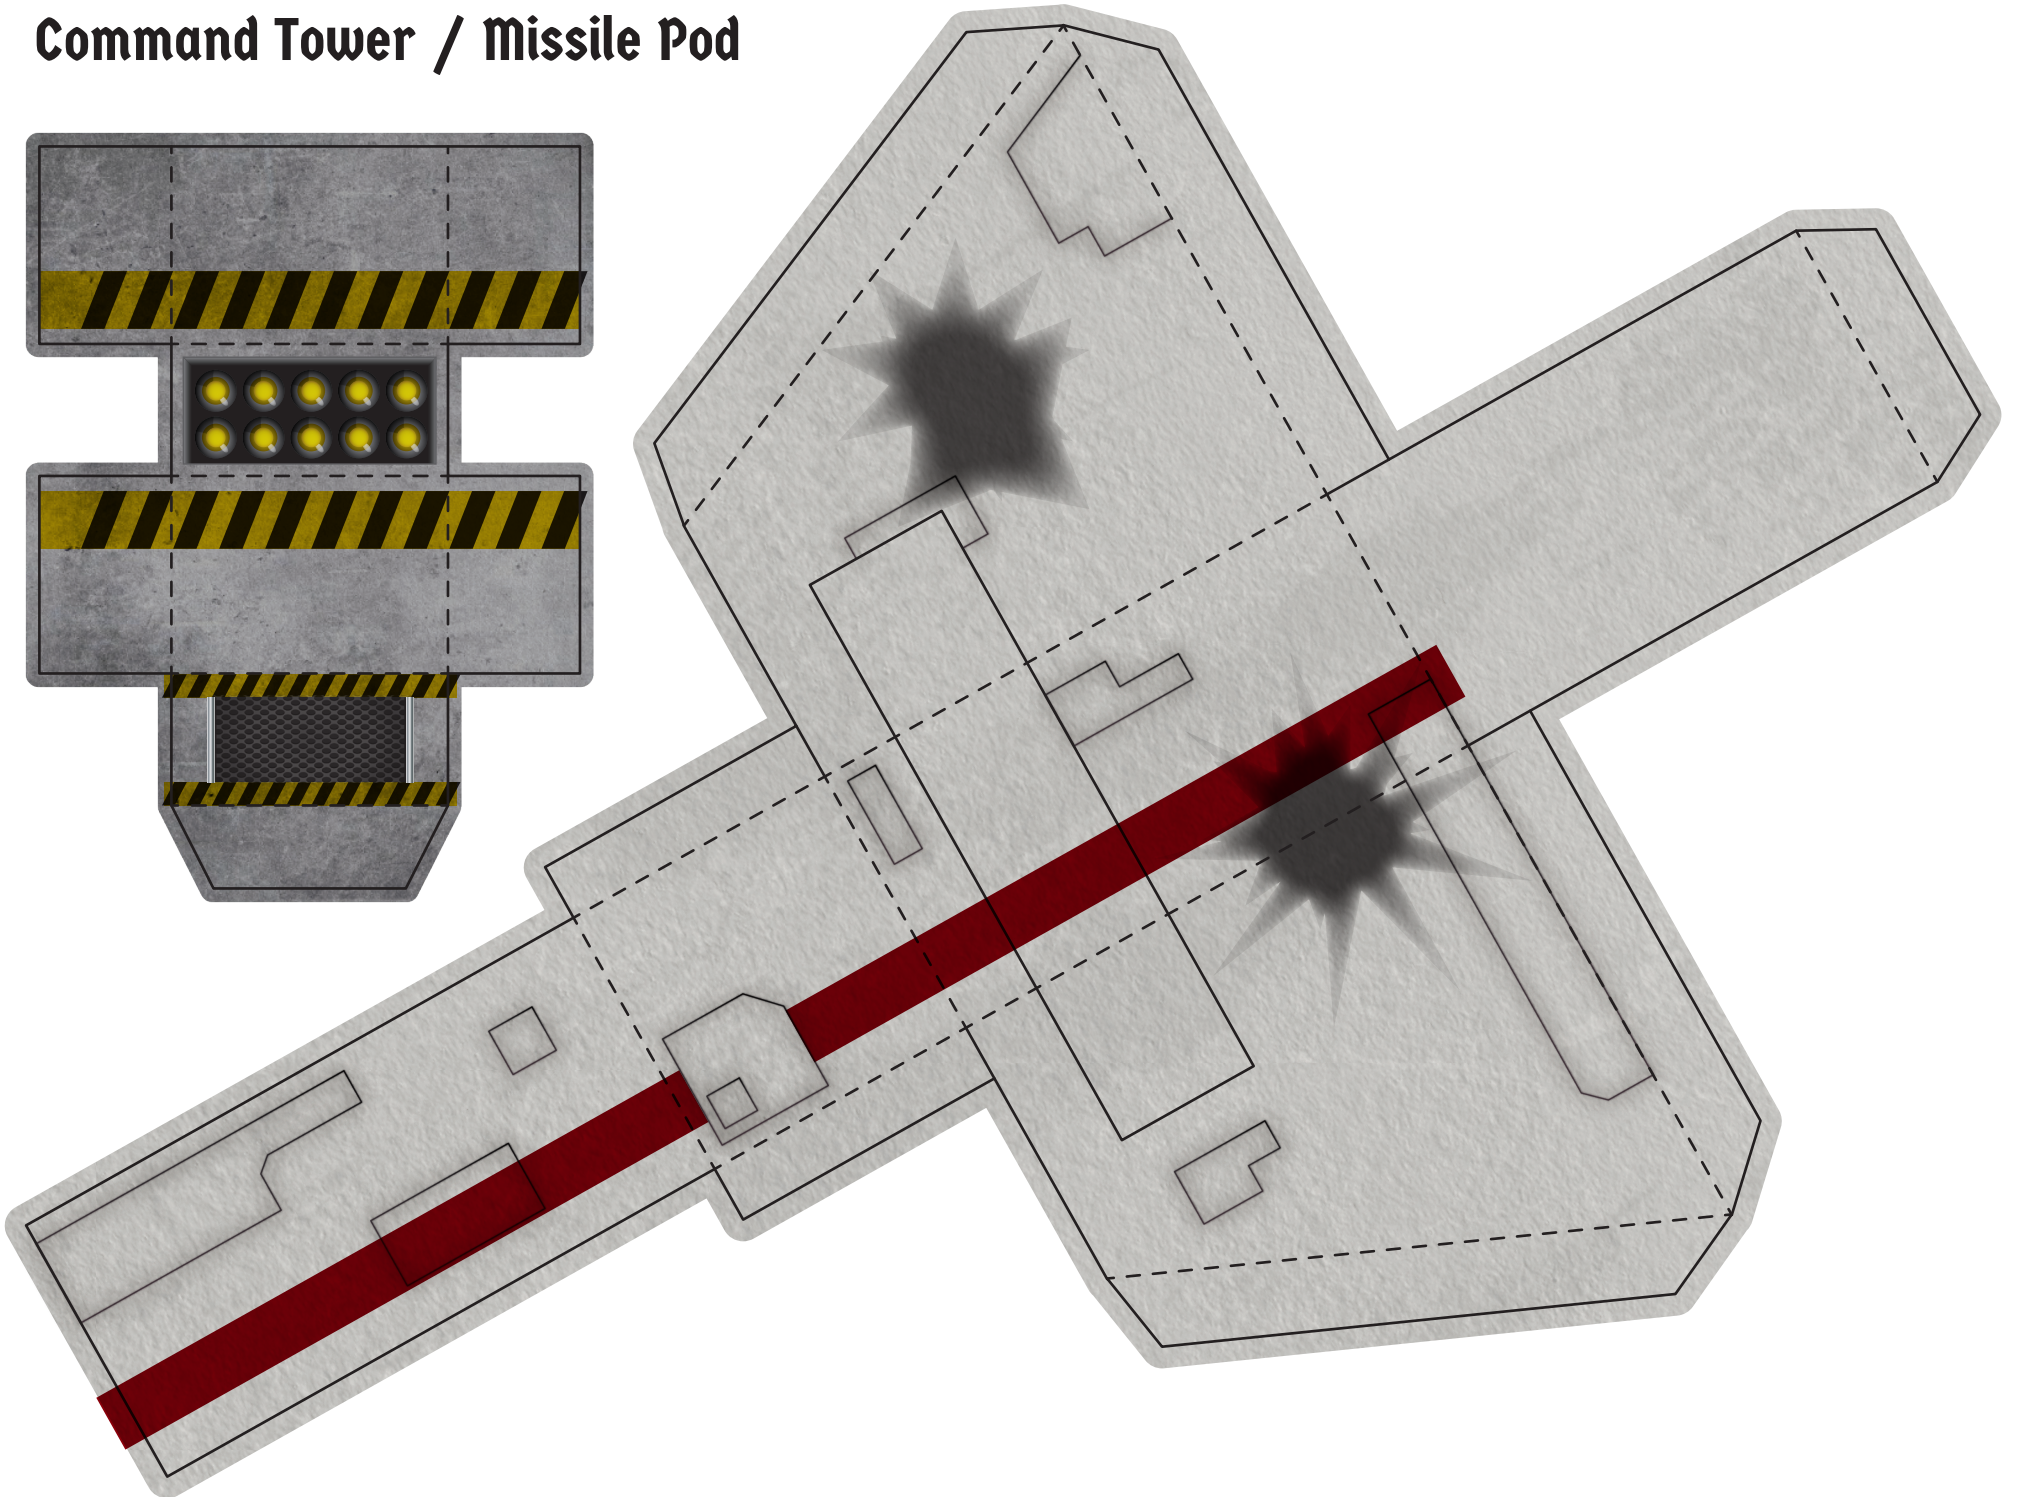

# Main Deck

**“Lone Bastion”  
Damascus Class  
Deployable Castle**

# Support Beam

# Command Tower / Missile Pod