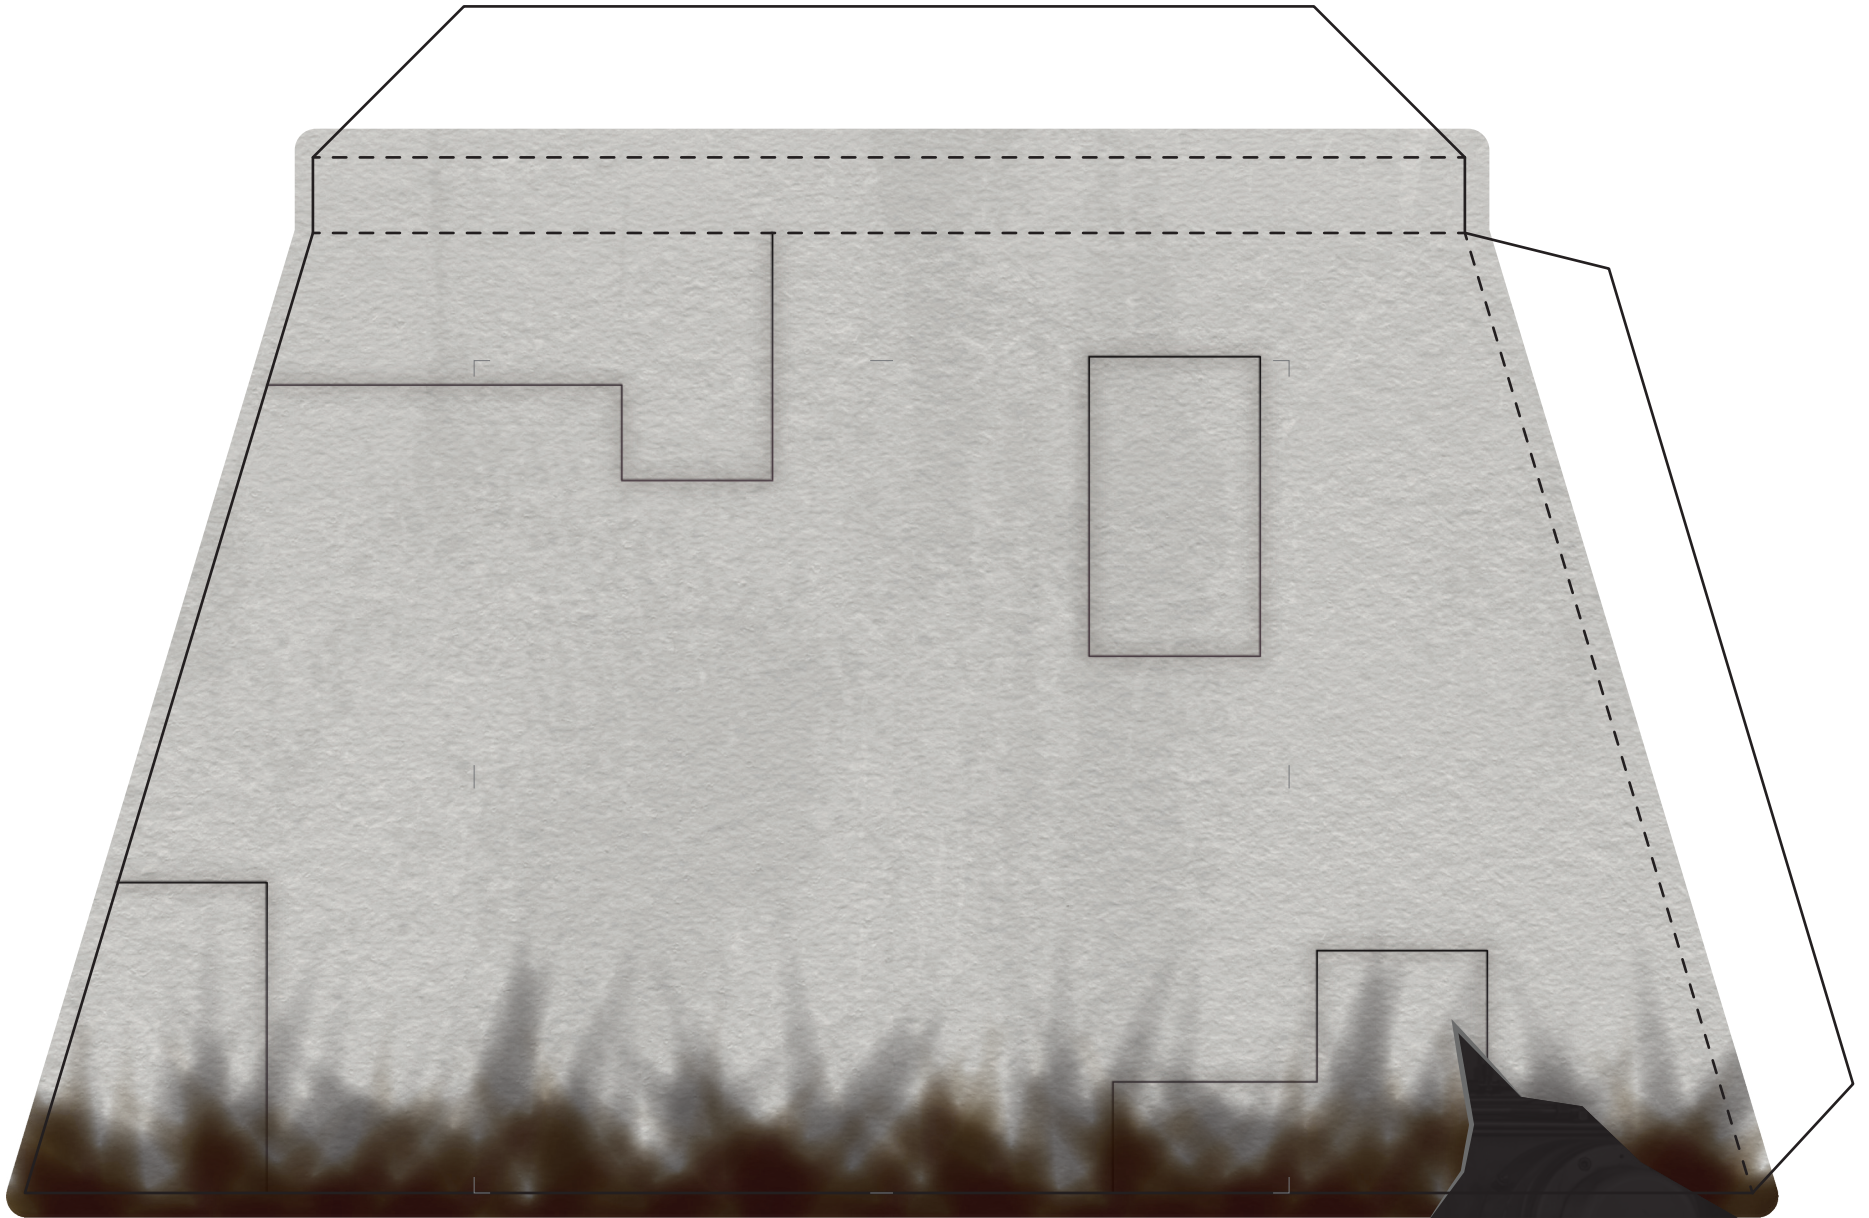

# Hull 1

# Hull 2

Hull 3

# Main Deck

**“Lone Bastion”  
Damascus Class  
Deployable Castle**

# Command Tower / Missile Pod