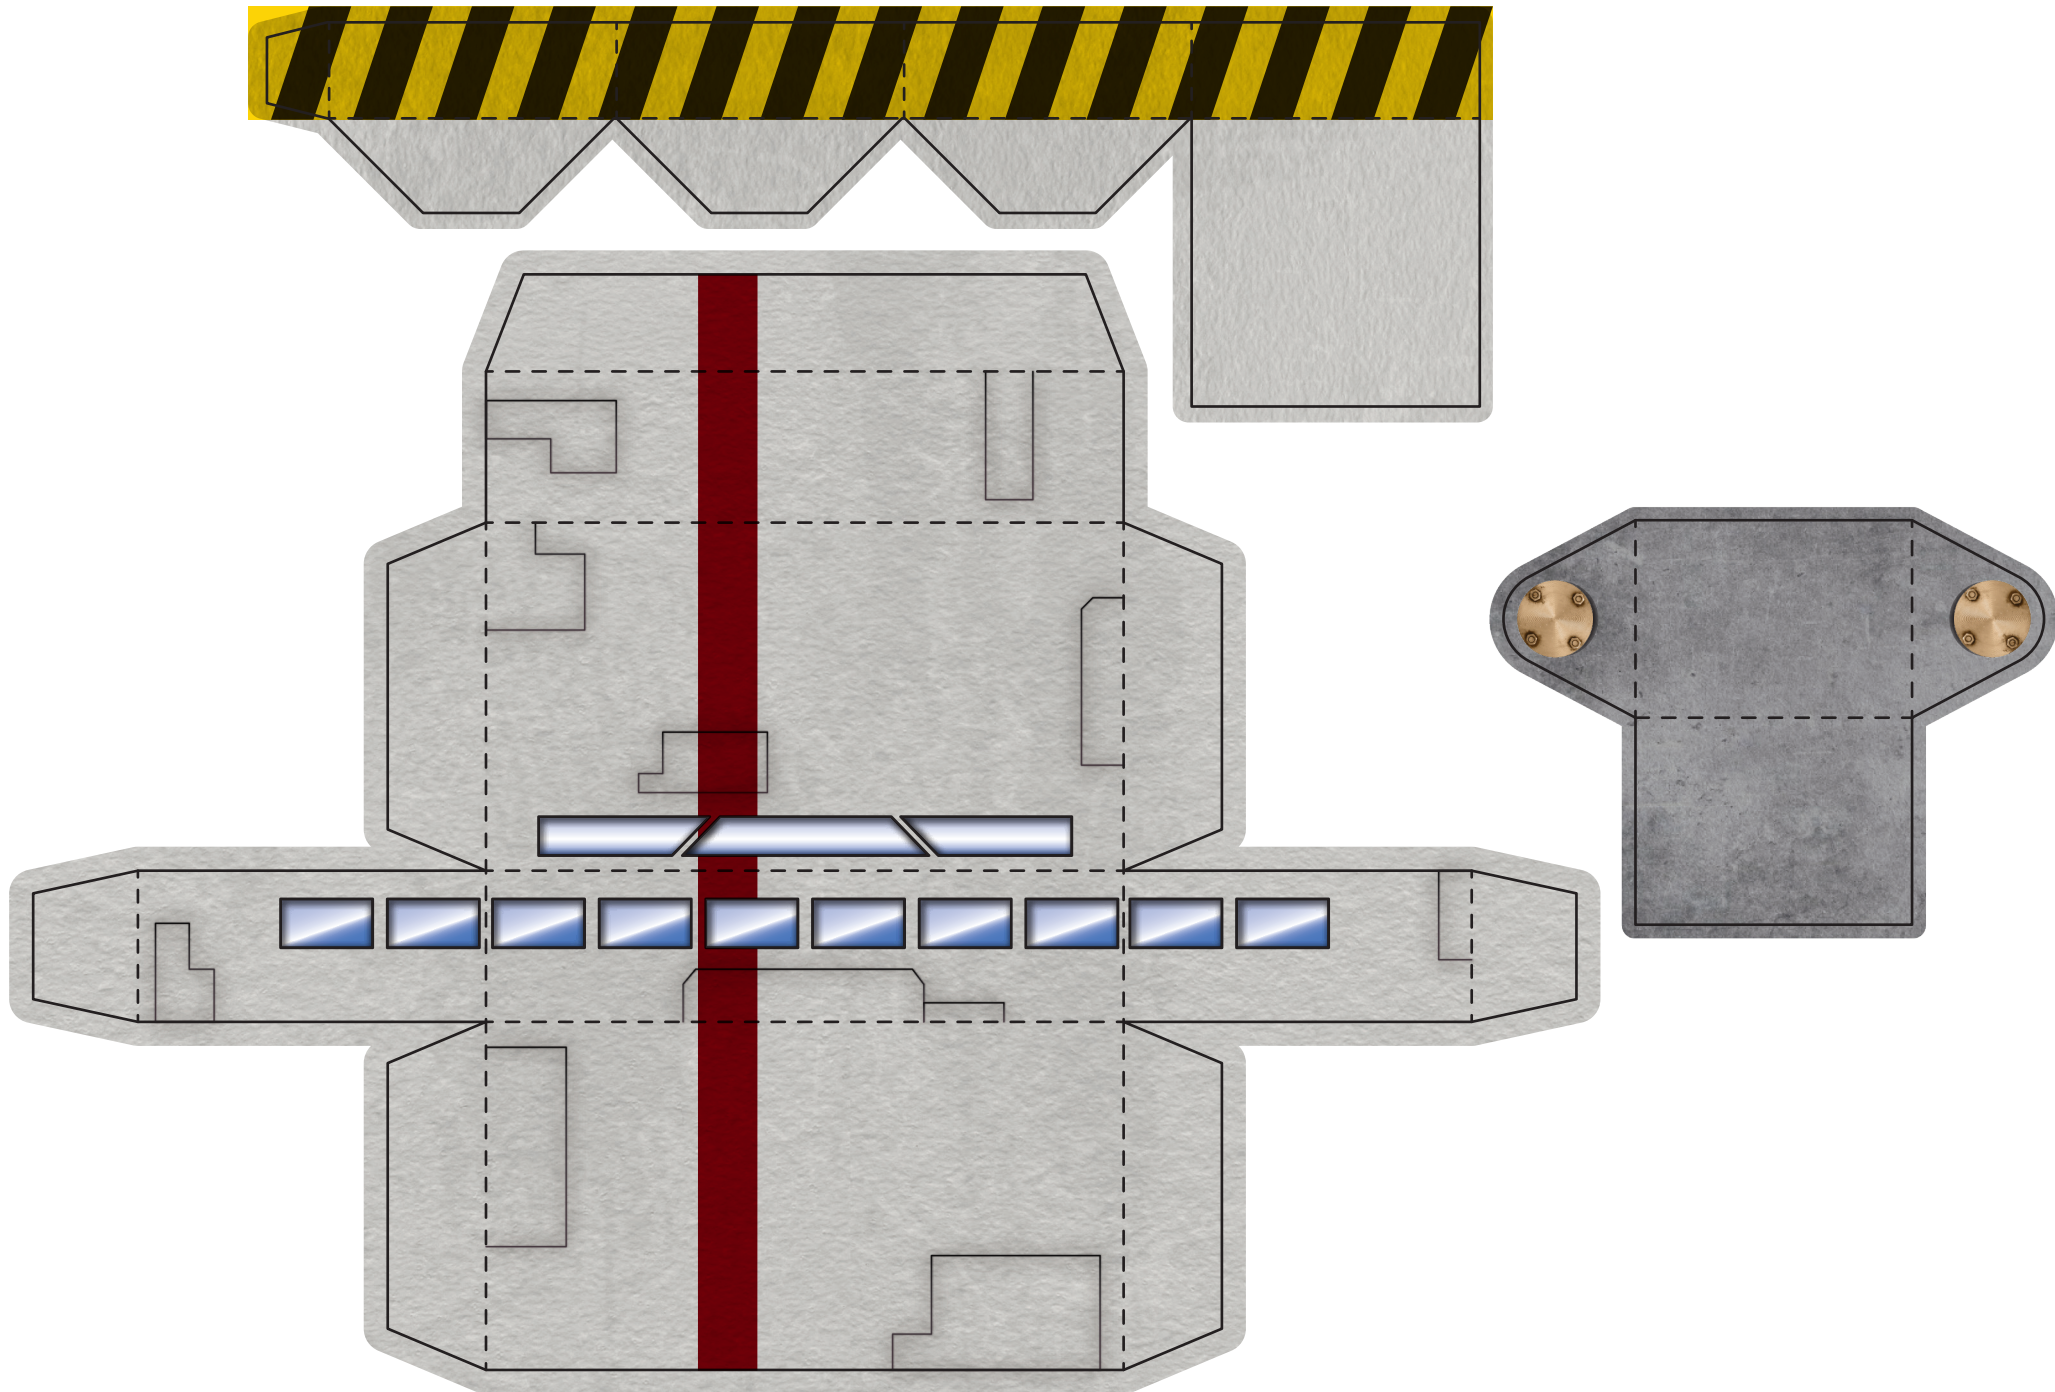

Command Deck / Missile tower / Missile brace