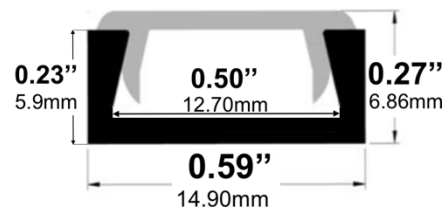

Ultra-Low-Profile LED Channel – 981 Series

The 981ASL is a Slim Ultra Low-Profile LED Aluminum Channel compatible with LED Strips up-to 12.70mm (0.50") wide.

This profile is the perfect fit for **under-cabinet, shelves, library, kitchen cabinets, closet lighting applications.**

Snap-In Frosted Cover Lens provides ease of installation.

Type:.....LED Channel
Material:....Aluminum 6063-T5
Surface:.....Clear Anodized
Height:.....6.86mm / 0.27"
Width:.....14.90mm / 0.59"

Length Availability

8ft (Actual Size 94") / 2.40m
10ft (Actual Size 118") / 3.00m

Accessories

Diffuser Cover Lens

Frosted 'Snap-In' Diffuser
D34

End Caps

Plastic End Cap (no Hole)

Plastic End Cap (w/Hole)

Mounting