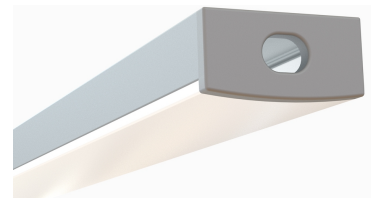

Ultra-Low-Profile LED Channel – 981 Series

The 981ASL is a Slim Ultra Low-Profile LED Aluminum Channel compatible with LED Strips up-to 12.70mm (0.50") wide.

This profile is the perfect fit for **under-cabinet, shelves, library, kitchen cabinets, closet lighting applications.**

Snap-In Frosted Cover Lens provides ease of installation.

Type:.....LED Channel
Material:....Aluminum 6063-T5
Surface:.....Clear Anodized
Height:.....6.86mm / 0.27"
Width:.....14.90mm / 0.59"

Length Availability

8ft (Actual Size 94") / 2.40m
10ft (Actual Size 118") / 3.00m

Accessories

Diffuser Cover Lens

Frosted 'Snap-In' Diffuser
D34

End Caps

Plastic End Cap (no Hole)

Plastic End Cap (w/Hole)

Mounting