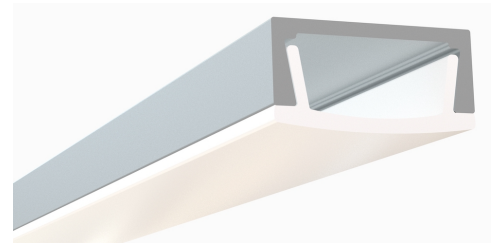

Ultra-Low-Profile LED Channel – 981 Series

The 981ASL is a Slim Ultra Low-Profile LED Aluminum Channel compatible with LED Strips up-to 12.70mm (0.50") wide.

This profile is the perfect fit for **under-cabinet, shelves, library, kitchen cabinets, closet lighting applications.**

Snap-In Frosted Cover Lens provides ease of installation.

Type:.....LED Channel
Material:....Aluminum 6063-T5
Surface:.....Clear Anodized
Height:.....6.86mm / 0.27"
Width:.....14.90mm / 0.59"

Length Availability

8ft (Actual Size 94") / 2.40m
10ft (Actual Size 118") / 3.00m

Accessories

Diffuser Cover Lens

Frosted 'Snap-In' Diffuser
D34

End Caps

Plastic End Cap (no Hole)

Plastic End Cap (w/Hole)

Mounting