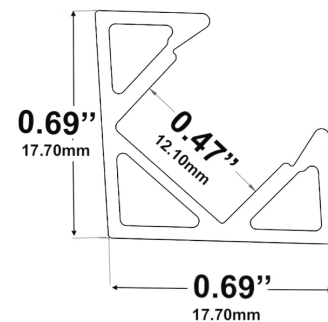

## Corner LED Channel – 965 Series

The **965 Series** is a **Corner LED Channel** compatible with **LED Strips up-to 0.47" (12mm) wide**.

It's designed for **corner** installations with 45-degree lighting needs.

LED Channels provides **better cooling** and helps to **extend the lifespan of your LED Strip**.

Type:..... **LED Channel**  
Material:...**Aluminum 6063-T5**  
Surface:.....**Clear Anodized**  
Height:.....**17.70mm / 0.69"**  
Width:.....**17.70mm / 0.69"**

### Length Availability

4ft (Actual Size 47") / 1.20m  
8ft (Actual Size 94") / 2.40m  
10ft (Actual Size 118") / 3.00m