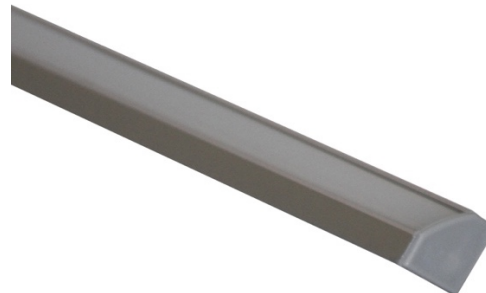

## Corner LED Channel – 965 Series

The **965 Series** is a **Corner LED Channel** compatible with **LED Strips up-to 0.47" (12mm) wide**.

It's designed for **corner** installations with 45-degree lighting needs.

LED Channels provides **better cooling** and helps to **extend the lifespan of your LED Strip**.

Type:..... **LED Channel**  
Material:...**Aluminum 6063-T5**  
Surface:.....**Clear Anodized**  
Height:.....**17.70mm / 0.69"**  
Width:.....**17.70mm / 0.69"**

### Length Availability

4ft (Actual Size 47") / 1.20m  
8ft (Actual Size 94") / 2.40m  
10ft (Actual Size 118") / 3.00m