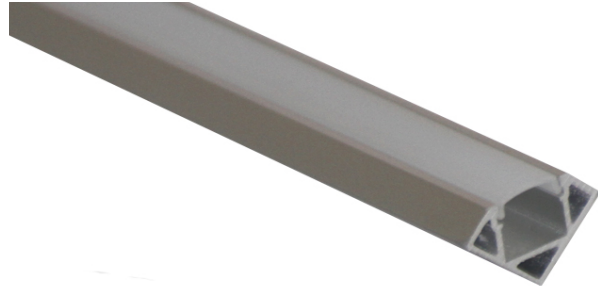

Corner LED Channel – 965 Series

The **965 Series** is a **Corner LED Channel** compatible with **LED Strips up to 0.47" (12mm) wide**.

It's designed for **corner** installations with 45-degree lighting needs.

LED Channels provides **better cooling** and helps to **extend the lifespan of your LED Strip**.

Type:..... **LED Channel**
Material:.... **Aluminum 6063-T5**
Surface:..... **Clear Anodized**
Height:..... **17.70mm / 0.69"**
Width:..... **17.70mm / 0.69"**

Length Availability

4ft (Actual Size 47") / 1.20m
8ft (Actual Size 94") / 2.40m
10ft (Actual Size 118") / 3.00m
Custom Lengths **up to 3.05m / 10ft**

Accessories

Diffuser Cover Lens

Frosted Diffuser
D20

Clear Diffuser
D19