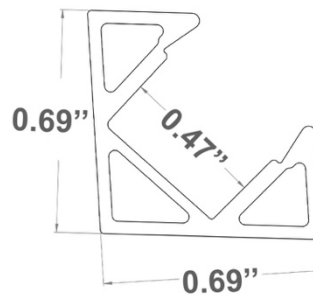

Corner LED Channel – 965 Series

The **965 Series** is a **Corner LED Channel** compatible with **LED Strips up to 0.47" (12mm) wide**.

It's designed for **corner** installations with 45-degree lighting needs.

LED Channels provides **better cooling** and helps to **extend the lifespan of your LED Strip**.

Type:..... **LED Channel**
Material:.... **Aluminum 6063-T5**
Surface:..... **Clear Anodized**
Height:..... **17.70mm / 0.69"**
Width:..... **17.70mm / 0.69"**

Length Availability

4ft (Actual Size 47") / 1.20m
8ft (Actual Size 94") / 2.40m
10ft (Actual Size 118") / 3.00m
Custom Lengths **up to 3.05m / 10ft**

Accessories

Diffuser Cover Lens

Frosted Diffuser
D20

Clear Diffuser
D19