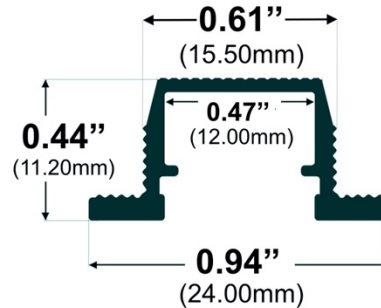

Recessed LED Channel – 962 Series

The **962 Series** is a **slimline recessed LED Channel** compatible with **LED Strips up-to 0.47" (12mm) wide**.

It's designed for **recessed** installations to provide a clear and finished look.

Thanks to its **Heatsink design**, 962 Series provides **better cooling** and helps to **extend the lifespan of your LED Strip**.

Type:..... **LED Channel**
 Material:...**Aluminum 6063-T5**
 Surface:.....**Clear Anodized**
 Height:.....**11.20mm / 0.44"**
 Width:.....**15.50mm / 0.61"**

Length Availability

4ft (Actual Size 47") / 1.20m
 8ft (Actual Size 94") / 2.40m
 10ft (Actual Size 118") / 3.00m
 Custom Lengths **up to 3m / 10ft**

Accessories

Diffuser Cover Lens

Frosted Diffuser
D20

Clear Diffuser
D19