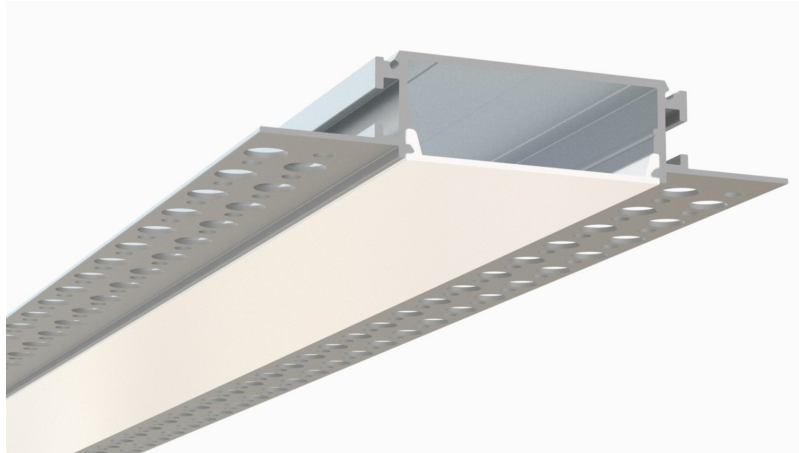

Trimless Mud-In Drywall Channel – 655 Series

The **655 Series** is a Trimless Mud-In Drywall LED Channel compatible with **LED Strips up-to 1.85" (47mm) wide**.

655 Series LED Channel is designed to Mud-In (Plaster-In) Mounting for a **Seamless Recessed Look**. It allows you to incorporate LED lighting into a wall or ceiling with no parts of the channel visible.

Thanks to its design, it offers best-in-class performance for high-output and **Hotspot-Free (Dot-less)** LED lighting applications.

LED Channels provides **better cooling** and helps to **extend the lifespan of your LED Strip**.

Type:.....LED Channel
 Material:...Aluminum 6063-T5
 Surface:.....Clear Anodized

Length Availability
 8ft (Actual Size 94") / 2.40m
 10ft (Actual Size 118") / 3.00m