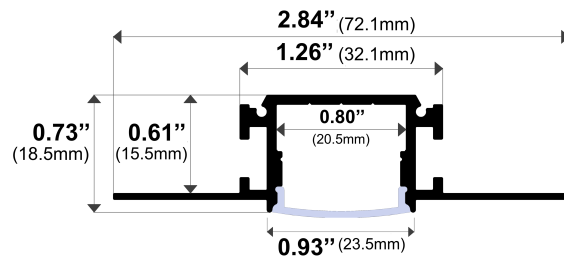

Trim-less Mud-In Drywall Channel – 620 Series

The **620 Series** is a Trim-less Mud-In Drywall LED Channel compatible with **LED Strips up to 0.80" (20.5mm) wide**.

620 Series LED Channel is designed to Mud-In (Plaster-In) Mounting for a **Seamless Recessed Look**. It allows you to incorporate LED lighting into a wall or ceiling with no parts of the channel visible.

Type:.....LED Channel
 Material:...Aluminum 6063-T5
 Surface:.....Clear Anodized

Length Availability
 4ft (Actual Size 47") / 1.20m
 8ft (Actual Size 94") / 2.40m
 10ft (Actual Size 118") / 3.00m