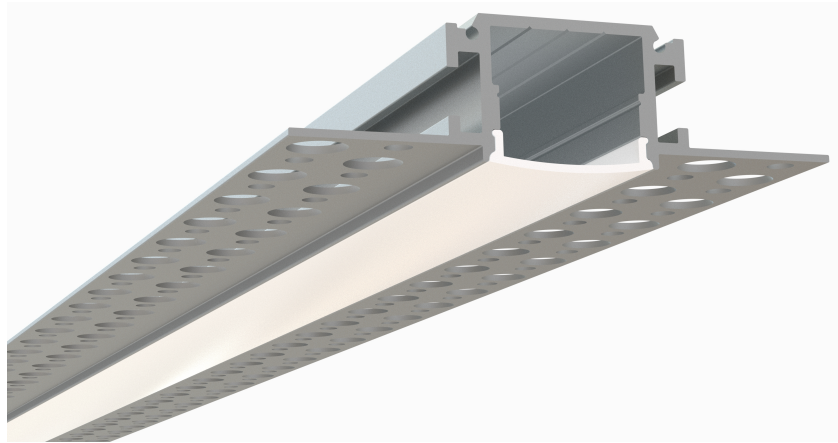

Trim-less Mud-In Drywall Channel – 620 Series

The **620 Series** is a Trim-less Mud-In Drywall LED Channel compatible with **LED Strips up to 0.80" (20.5mm) wide**.

620 Series LED Channel is designed to Mud-In (Plaster-In) Mounting for a **Seamless Recessed Look**. It allows you to incorporate LED lighting into a wall or ceiling with no parts of the channel visible.

Thanks to its design, it offers best-in-class performance for high-output and **Hotspot-Free (Dot-less)** LED lighting applications.

LED Channels provides **better cooling** and helps to **extend the lifespan of your LED Strip**.

Type:.....LED Channel
 Material:...Aluminum 6063-T5
 Surface:.....Clear Anodized

Length Availability
 4ft (Actual Size 47") / 1.20m
 8ft (Actual Size 94") / 2.40m
 10ft (Actual Size 118") / 3.00m