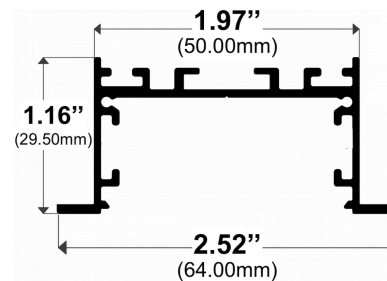

Recessed LED Channel - 450

The **450ASL** is a **Recessed LED Channel** compatible with **LED Strips up-to 1.85" (47mm) wide**.

It's designed for **recessed** installations to provide a clear and finished look.

Thanks to its design, 450 Series provides **better cooling** and helps to **extend the lifespan of your LED Strip**.

Type:.....**LED Channel**
Material:....**Aluminum 6063-T5**
Surface:.....**Clear Anodized**
Height:.....**29.50mm / 1.16"**
Width:.....**50.0mm / 1.97"**

Length Availability

4ft (Actual Size 47") / 1.20m
8ft (Actual Size 94") / 2.40m
10ft (Actual Size 118") / 3.00m

Accessories

Diffuser Cover Lens

Frosted Diffuser
450ASL-DF-36

End Caps & Mounting Spring

Plastic End Cap
450ASL-EC-80