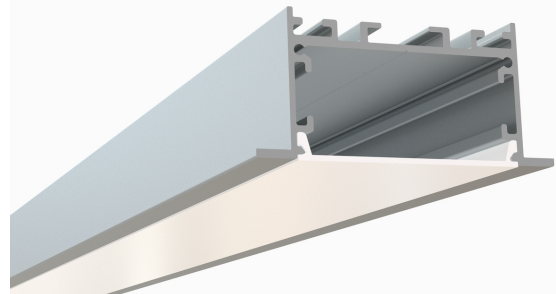

Recessed LED Channel - 450

The **450ASL** is a **Recessed LED Channel** compatible with **LED Strips up-to 1.85" (47mm) wide**.

It's designed for **recessed** installations to provide a clear and finished look.

Thanks to its design, 450 Series provides **better cooling** and helps to **extend the lifespan of your LED Strip**.

Type:.....**LED Channel**
Material:....**Aluminum 6063-T5**
Surface:.....**Clear Anodized**
Height:.....**29.50mm / 1.16"**
Width:.....**50.0mm / 1.97"**

Length Availability

4ft (Actual Size 47") / 1.20m
8ft (Actual Size 94") / 2.40m
10ft (Actual Size 118") / 3.00m

Accessories

Diffuser Cover Lens

Frosted Diffuser
450ASL-DF-36

End Caps & Mounting Spring

Plastic End Cap
450ASL-EC-80