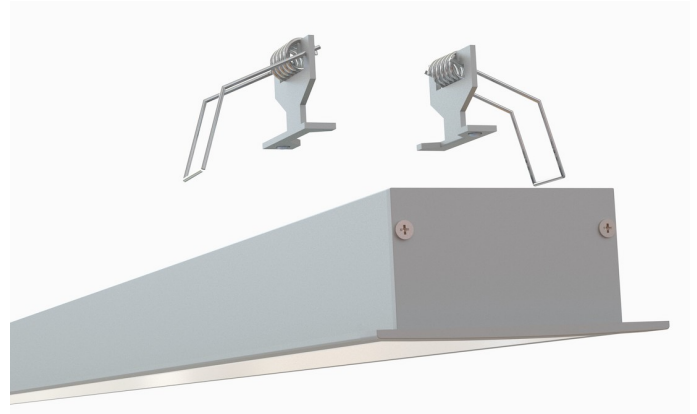

Recessed LED Channel - 450

The **450ASL** is a **Recessed LED Channel** compatible with **LED Strips up-to 1.85" (47mm) wide**.

It's designed for **recessed** installations to provide a clear and finished look.

Thanks to its design, 450 Series provides **better cooling** and helps to **extend the lifespan of your LED Strip**.

Type:.....**LED Channel**
Material:....**Aluminum 6063-T5**
Surface:.....**Clear Anodized**
Height:.....**29.50mm / 1.16"**
Width:.....**50.0mm / 1.97"**

Length Availability

4ft (Actual Size 47") / 1.20m
8ft (Actual Size 94") / 2.40m
10ft (Actual Size 118") / 3.00m

Accessories

Diffuser Cover Lens

Frosted Diffuser
450ASL-DF-36

End Caps & Mounting Spring

Plastic End Cap
450ASL-EC-80