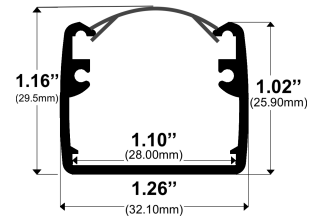

## Square LED Channel - 411

The **411 Series** is a square-shaped LED Aluminum Channel compatible with **LED Strips up-to 1.00" (25.4mm) wide**.

Thanks to its design, it offers best-in-class performance for high-output and **Hotspot-Free (Dot-less)** LED lighting applications.

LED Channels provides **better cooling** and helps to **extend the lifespan of your LED Strip**.

Type:.....LED Channel  
 Material:...Aluminum 6063-T5  
 Surface:.....Clear Anodized  
 Height:.....25.90mm / 1.02"  
 Height w/Lens. 29.50mm / 1.16"  
 Width:.....32.10mm / 1.26"

### Length Availability

4ft (Actual Size 47") / 1.20m  
 8ft (Actual Size 94") / 2.40m  
 10ft (Actual Size 118") / 3.00m