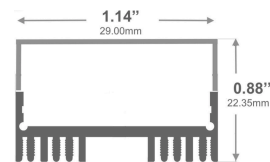

Thanks to its heatsink design, it offers best-in-class performance for high-output lighting applications.

It offers you to build **Dot-Less (Hotspot-Free)** LED Fixtures using appropriate LED Strips. (120LED/m) (36LED/ft)

LED Channels provides **better cooling** and helps to **extend the lifespan of your LED Strip.**

Type:.....**LED Channel**
 Material:....**Aluminum 6063-T5**
 Surface:.....**Clear Anodized**
 Height w/Lens. **22.35mm / 0.88"**
 Width:.....**29mm / 1.14"**

Length Availability

4ft (Actual Size 47") / 1.20m
 8ft (Actual Size 94") / 2.40m
 10ft (Actual Size 118") / 3.00m

Accessories

Frosted Diffuser

2147ASL-DF-25

End Caps

2147ASL-EC-68
 Color Options;
 White / Grey / Clear