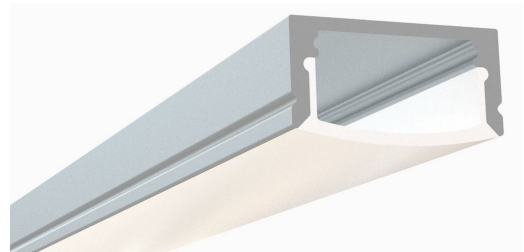

## Low-Profile LED Channel – 1971 Series

The **1971ASL** is a slimline low profile LED Channel compatible with **LED Strips up-to 12.30mm (0.48") wide**.

This profile is the perfect fit for **under-cabinet, shelves, library, kitchen cabinets, closet lighting applications**.

**Snap-In Frosted Cover Lens** provides ease of installation.

Type:.....**LED Channel**  
 Material:....**Aluminum 6063-T5**  
 Surface:.....**Clear Anodized**  
 Height:.....**8mm / 0.31"**  
 Width:.....**16.70mm / 0.66"**

### Length Availability

4ft (Actual Size 47") / 1.20m  
 8ft (Actual Size 94") / 2.40m  
 10ft (Actual Size 118") / 3.00m