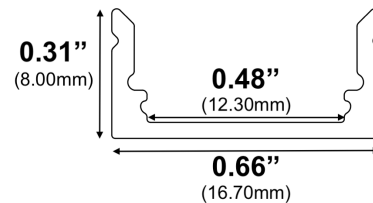

## Low-Profile LED Channel – 1971 Series

The **1971ASL** is a slimline low profile LED Channel compatible with **LED Strips up-to 12.30mm (0.48") wide**.

This profile is the perfect fit for **under-cabinet, shelves, library, kitchen cabinets, closet lighting applications**.

**Snap-In Frosted Cover Lens** provides ease of installation.

Type:.....**LED Channel**  
 Material:....**Aluminum 6063-T5**  
 Surface:.....**Clear Anodized**  
 Height:.....**8mm / 0.31"**  
 Width:.....**16.70mm / 0.66"**

### Length Availability

4ft (Actual Size 47") / 1.20m  
 8ft (Actual Size 94") / 2.40m  
 10ft (Actual Size 118") / 3.00m