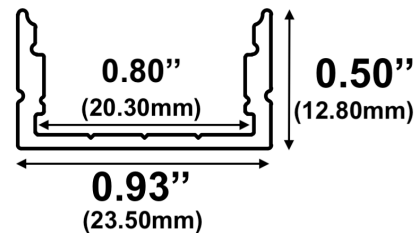

## LED Channel – 1951 Series

The **1951ASL** is a slimline LED Channel compatible with **LED Strips up-to 20.30mm (0.80") wide**.

**1951 Series** is designed to offer **dot-free (hotspot-free)** lighting when used with 120+led/m LED tape lights.

**Snap-In Frosted Cover Lens** provides ease of installation.

Type:.....**LED Channel**  
 Material:...**Aluminum 6063-T5**  
 Surface:.....**Clear Anodized**  
 Height:.....**12.80mm / 0.50"**  
 Width:.....**23.50mm / 0.93"**

### Length Availability

4ft (Actual Size 47") / 1.20m  
 8ft (Actual Size 94") / 2.40m  
 10ft (Actual Size 118") / 3.00m