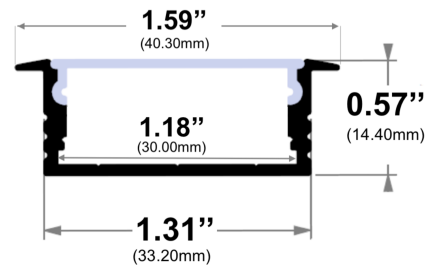

## LED Channel – 1932 Series

The **1932ASL** is a slimline **recessed** LED Channel compatible with **LED Strips up-to 30mm (1.18") wide**.

**1932 Series** is designed for **recessed** applications to provide a clear and finished look.

**Snap-In Frosted Cover Lens** provides ease of installation.

Type:.....**LED Channel**  
 Material:...**Aluminum 6063-T5**  
 Surface:.....**Clear Anodized**  
 Height:.....**14.40mm / 0.57"**  
 Width:.....**33.20mm / 1.31"**

**Length Availability**  
 8ft (Actual Size 94") / 2.40m  
 10ft (Actual Size 118") / 3.00m