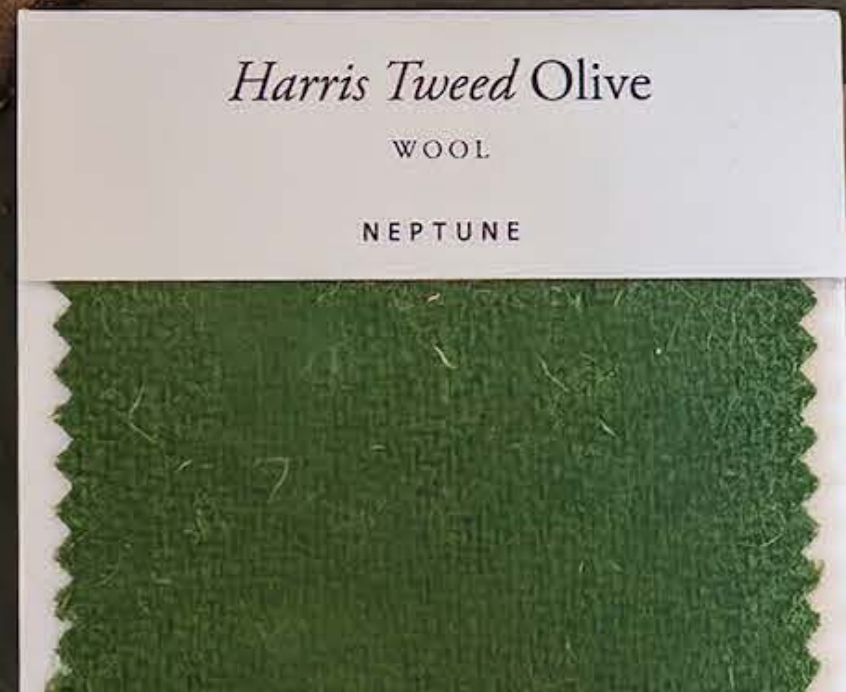

Q PAINT

COLOR OF THE
YEAR

2024 COLLECTION

Thermal

C2-752

COLOR OF THE YEAR

STYLE

on your own terms

C2 BRULEE

5 4 6

A radiant, subdued hue, C2 Brulee holds a comforting and contemporary appeal.

Sitting on the lighter side of the color spectrum, it embodies a midsummer glow, infusing warmth into any space it adorns. Utilize C2 Brulee as a standalone shade or pair it artfully with C2 Thermal to mimic an ethereal sky.

PHILLIP
NATURAL | TEXTURED

Marshland

C2-918

CAPSULE COLOR

MARSHLAND

STABLE, EARTHY, ORGANIC

This defining green shade is a testament to the transformative power of green, with its remarkable ability to influence design and emotional ambiance. Impressive and adaptable, this mid-olive green anchors itself in the deeper realms of the color spectrum.

C2 MARSHLAND

#918

Its subtle undertone of muted yellow gives it an animated vibrancy, ensuring it never appears dull but exudes a luminous, life-affirming vitality.

LET'S CONNECT

Contact us with inquiries, press materials, partnership opportunities, or to say hello!