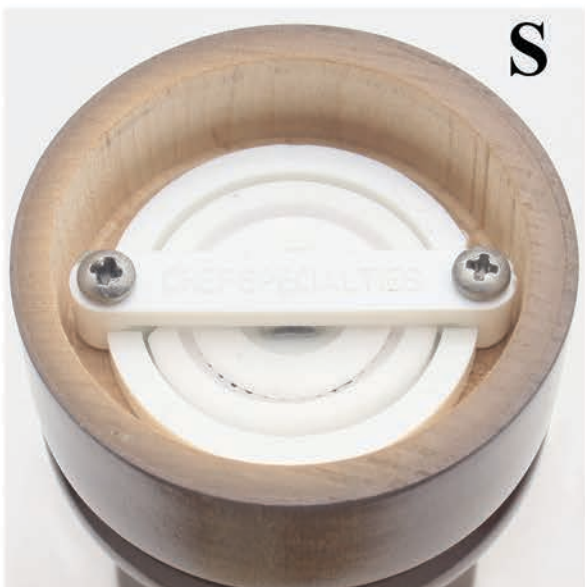

PROFESSIONAL MECHANISM

Comfort grip top knob with unique grind indicator for fine to coarse adjustment

GUARANTEED FOR LIFE

Durable ceramic salt mill mechanism. Features anodized components. Fully designed to resist corrosion.

Fully adjustable stainless steel pepper mill mechanism. Features spring tension for a consistent grind at your preferred setting.

Our pepper mill mechanism is fully adjustable from fine to coarse.

04202