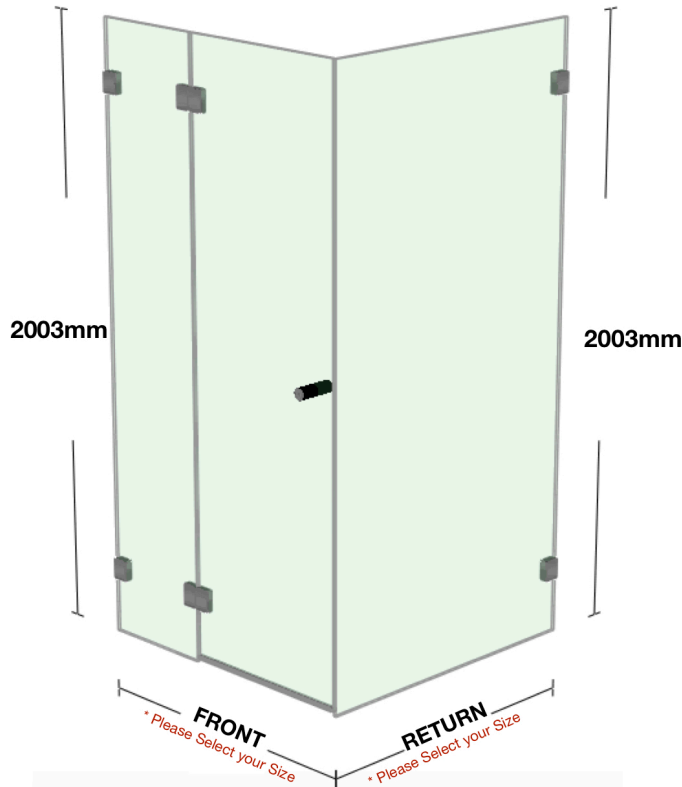

# FRAMELESS SHOWER SCREEN - CORNER ( FRONT & RETURN )

## PACKING LIST:

- 1 x Glass Hinged Panel
- 1 x Glass Door Panel 600mm
- 1 x Glass Return Panel
- 4 x Wall Bracket Chrome
- 2 x 180 Degree Glass to Glass Hinge
- 1 x Door Knob
- 1 x Clear Plastic Door Seal 600mm
- 1 x Aluminium Wall Bar 606mm

Wall Bracket

180 Degree Hinge

Door Knob

Water Bar

Water Seal

**10mm Clear Toughened ( A Grade ) Safety Glass**