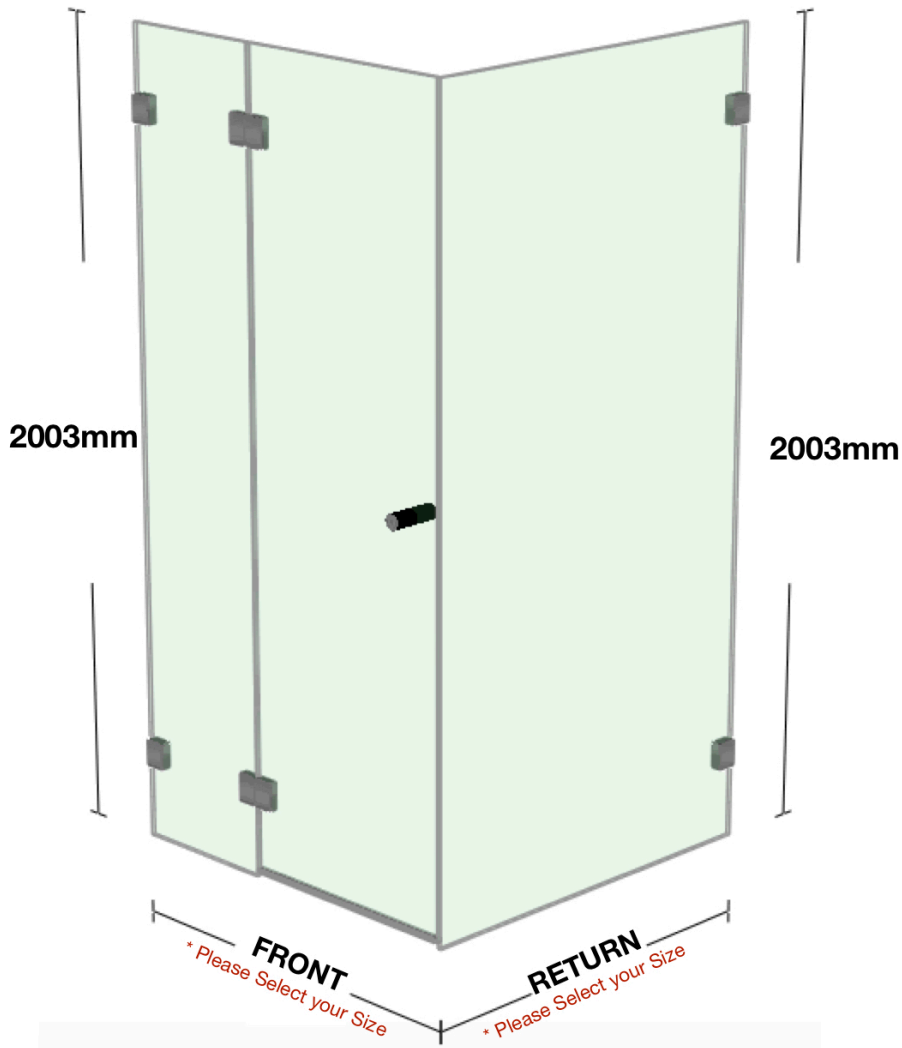

# FRAMELESS SHOWER SCREEN - CORNER ( FRONT & RETURN )

## PACKING LIST:

- 1 x Glass Hinged Panel
- 1 x Glass Door Panel 600mm
- 1 x Glass Return Panel
- 4 x Wall Bracket Chrome
- 2 x 180 Degree Glass to Glass Hinge
- 1 x Door Knob
- 1 x Clear Plastic Door Seal 600mm
- 1 x Aluminium Wall Bar 606mm

Wall Bracket

180 Degree Hinge

Door Knob

Water Bar

Water Seal

**10mm Clear Toughened ( A Grade ) Safety Glass**