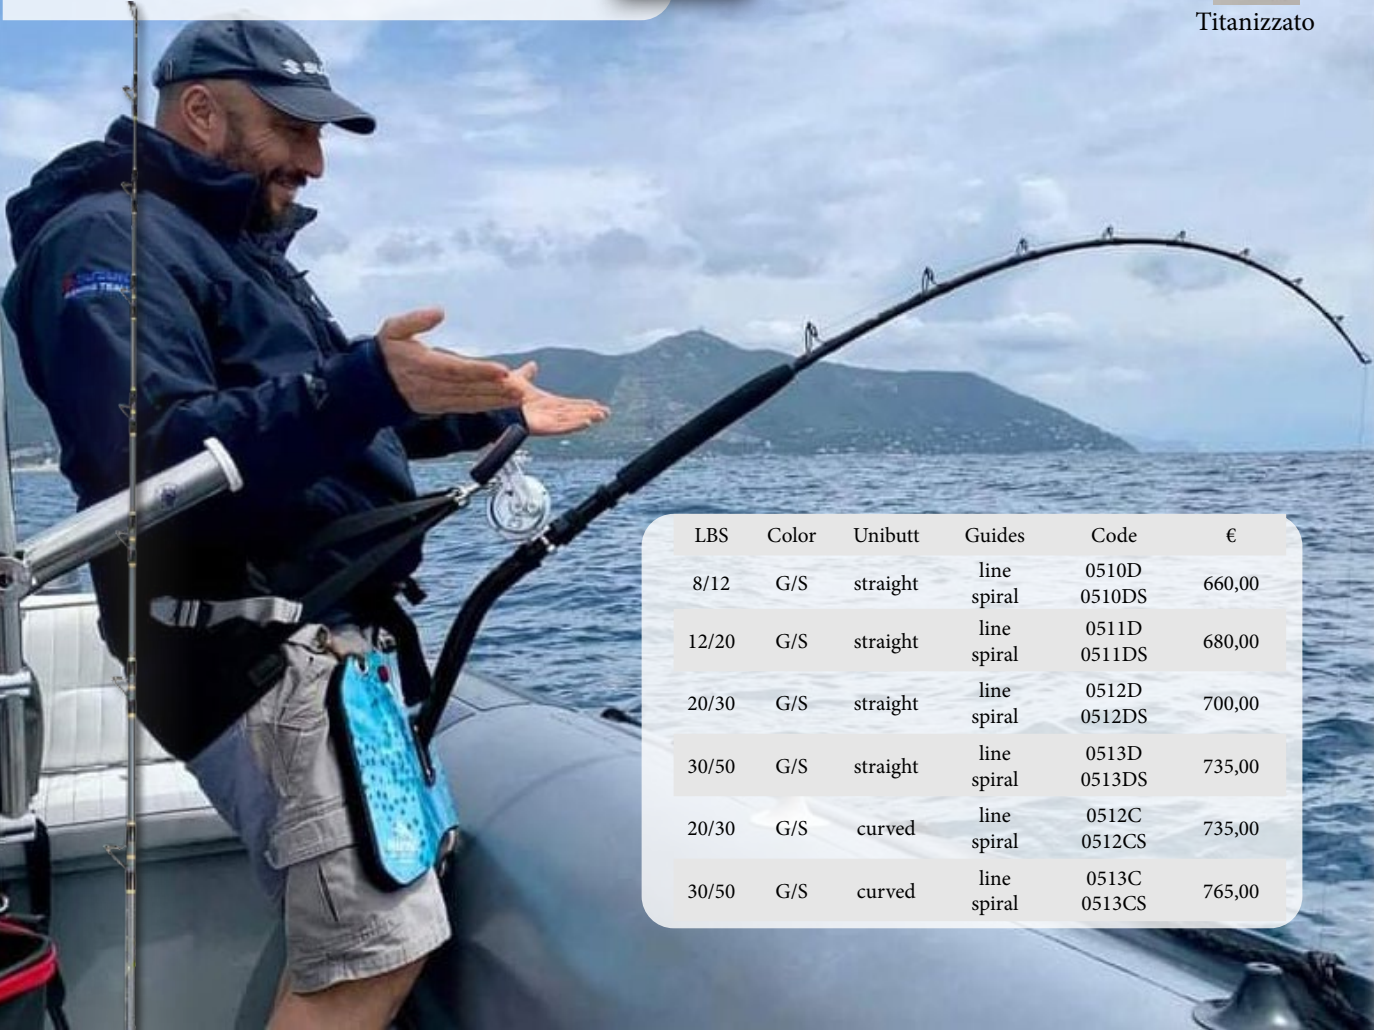

Tuna Jack

S1

Alps

Titanizzato

LBS	Color	Unibutt	Guides	Code	€
8/12	G/S	straight	line	0510D	660,00
			spiral	0510DS	
12/20	G/S	straight	line	0511D	680,00
			spiral	0511DS	
20/30	G/S	straight	line	0512D	700,00
			spiral	0512DS	
30/50	G/S	straight	line	0513D	735,00
			spiral	0513DS	
20/30	G/S	curved	line	0512C	735,00
			spiral	0512CS	
30/50	G/S	curved	line	0513C	765,00
			spiral	0513CS	

This new and improved version of the Tuna Jack is **lighter and more powerful** than ever thanks to its ANS type S1 180cm blank. It features a fast tip action and the new titanium ring guides ensure strength and elasticity, satisfying even the most demanding fishermen. Detachable and interchangeable butt. This is the ultimate rod for **trolling and tuna drifting**. 180cm.