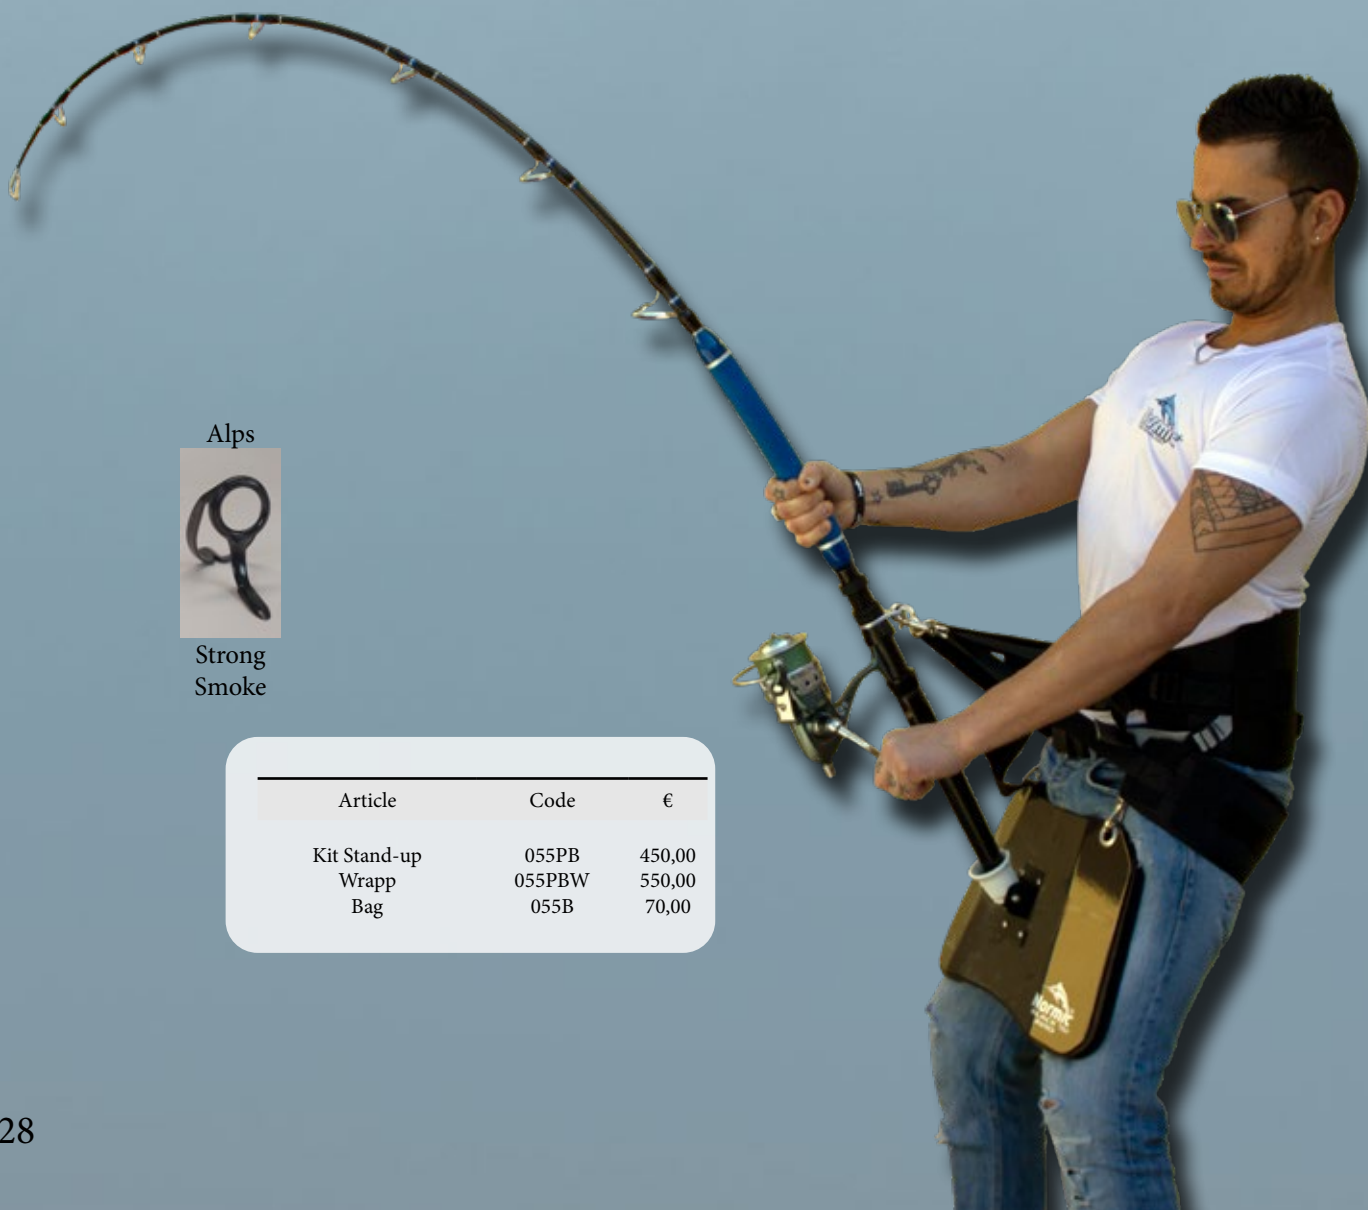

Reverse Big Game Extreme

Pat Pending

Pitch & Bait

Alps

Strong
Smoke

Article	Code	€
Kit Stand-up	055PB	450,00
Wrapp	055PBW	550,00
Bag	055B	70,00