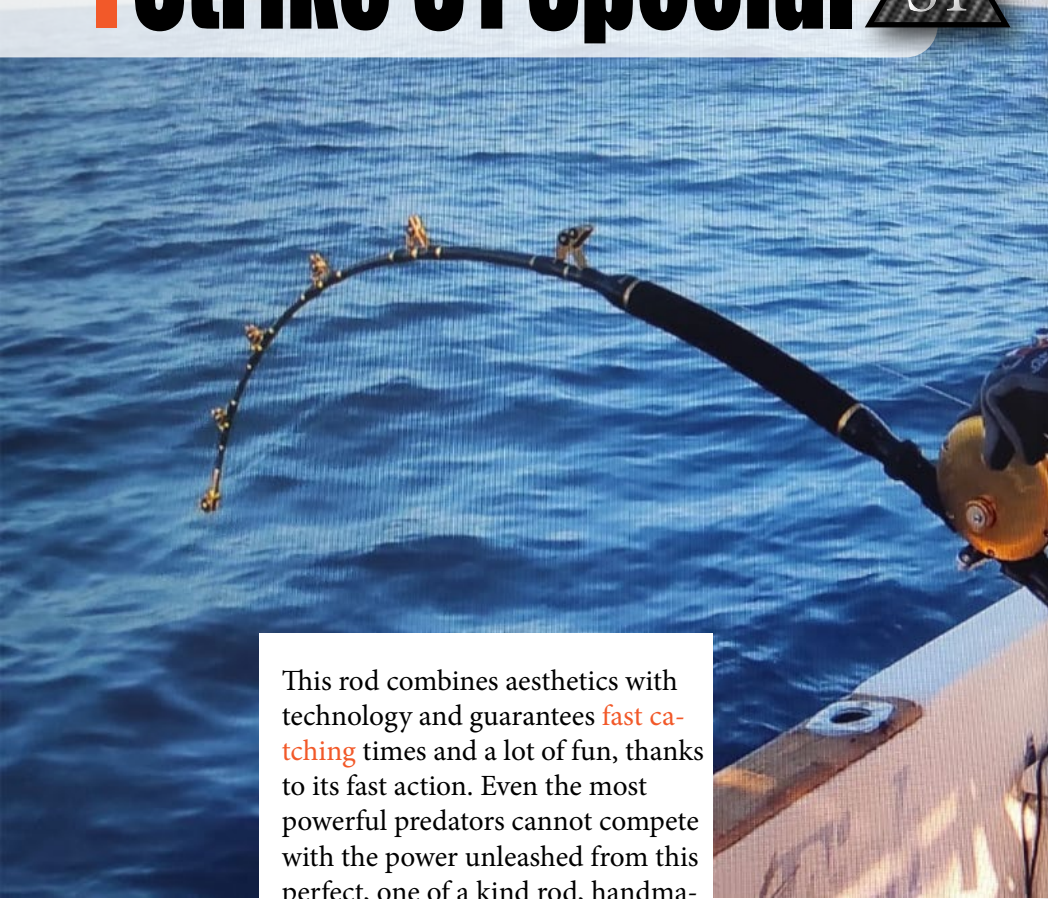

Strike S1 Special

This rod combines aesthetics with technology and guarantees **fast catching** times and a lot of fun, thanks to its fast action. Even the most powerful predators cannot compete with the power unleashed from this perfect, one of a kind rod, handmade in Italy. Excellent for **tuna and marlin**, it features Normic rollers with auto-return, available in gold or silver color. Blank color fumè, white or blank.

Stand-up 170cm
Trolling 215cm

LBS	Model	Color	Unibutt	Code	€
20/30	stand-up	G/S	straight	0535UD	1080,00
			curved	0535UC	1100,00
30/50	stand-up	G/S	straight	0536UD	1110,00
			curved	0536UC	1140,00
50/80	stand-up	G/S	straight	0537UD	1120,00
			curved	0537UC	1150,00
80	stand-up	G/S	curved	0538UD	1350,00
			curved	0538UC	1350,00
80/130	stand-up	G/S	curved	0539UD	1380,00
			curved	0539UC	1380,00
30	trolling	G/S	straight	0536TD	1120,00
			curved	0536TC	1150,00
50	trolling	G/S	straight	0537TD	1140,00
			curved	0537TC	1170,00
80	trolling	G/S	straight	0538TD	1390,00
			curved	0538TC	1430,00
130	trolling	G/S	curved	0539TD	1480,00
			curved	0539TC	1480,00