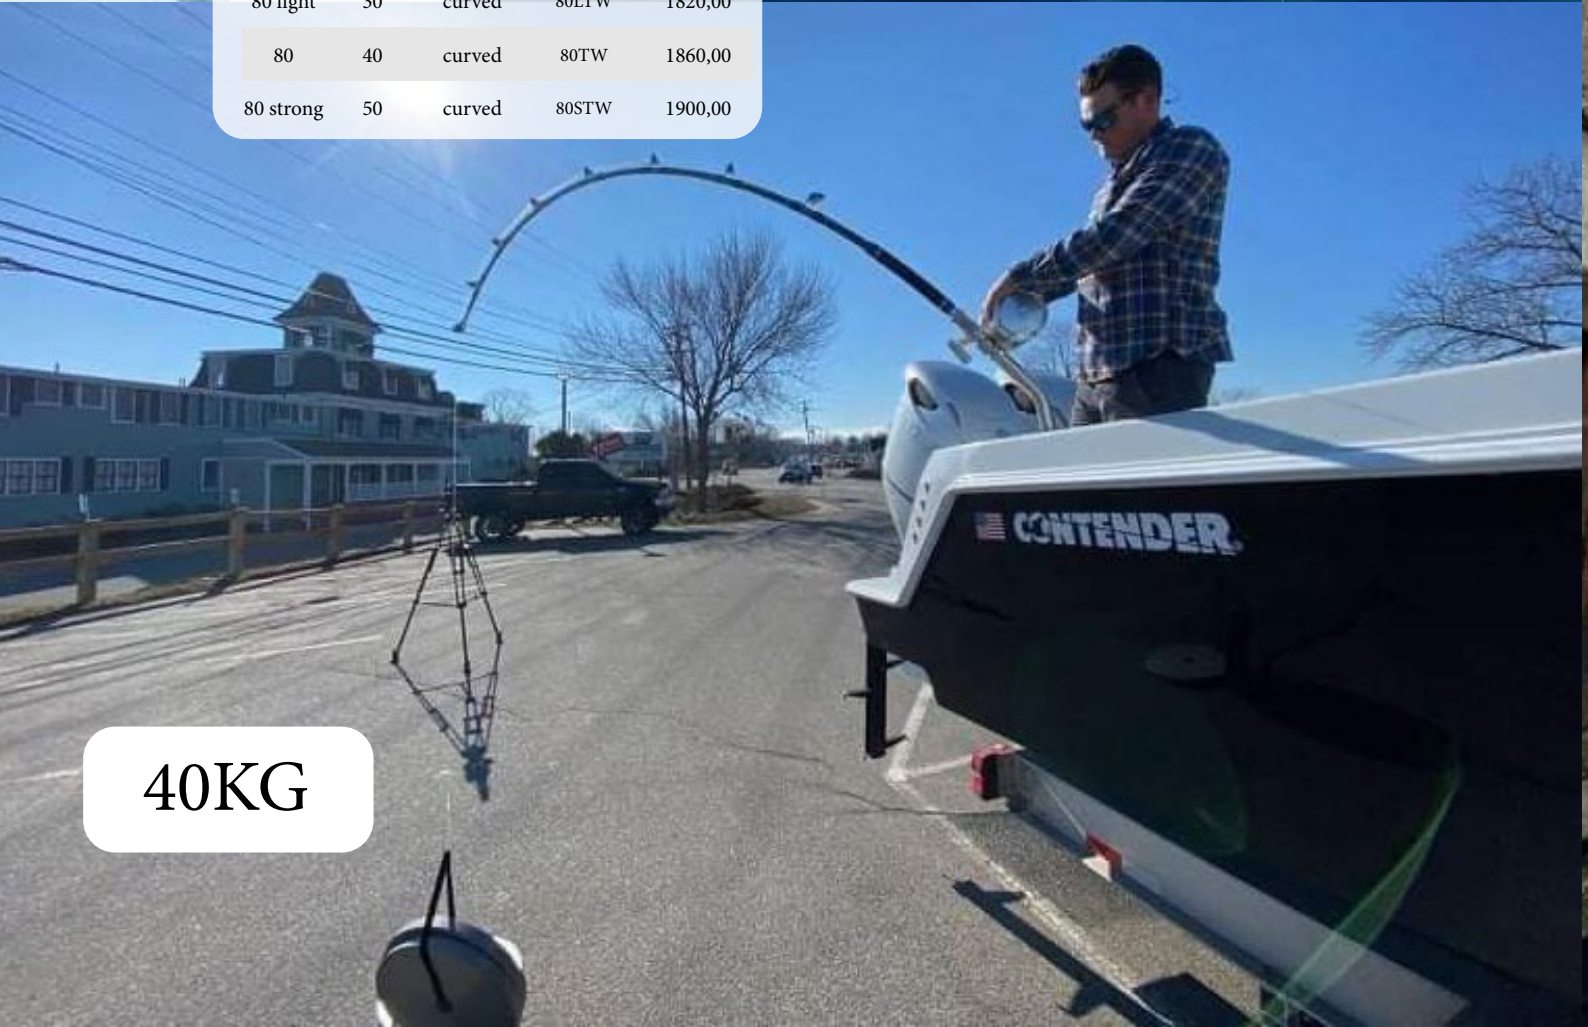

Trolling (da 215cm)

LBS	Strength (KG)	Butt	Code	€
80 light	30	curved	80LTW	1820,00
80	40	curved	80TW	1860,00
80 strong	50	curved	80STW	1900,00