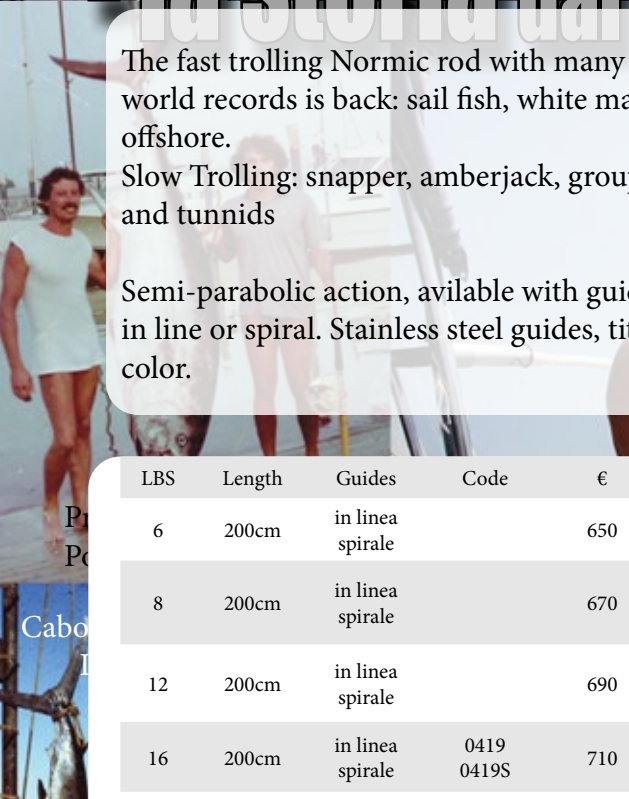

Slow Trolling: snapper, amberjack, grouper and tunnids

Semi-parabolic action, available with guides in line or spiral. Stainless steel guides, titan color.

LBS	Length	Guides	Code	€
6	200cm	in linea spirale		650
8	200cm	in linea spirale		670
12	200cm	in linea spirale		690
16	200cm	in linea spirale	0419 0419S	710