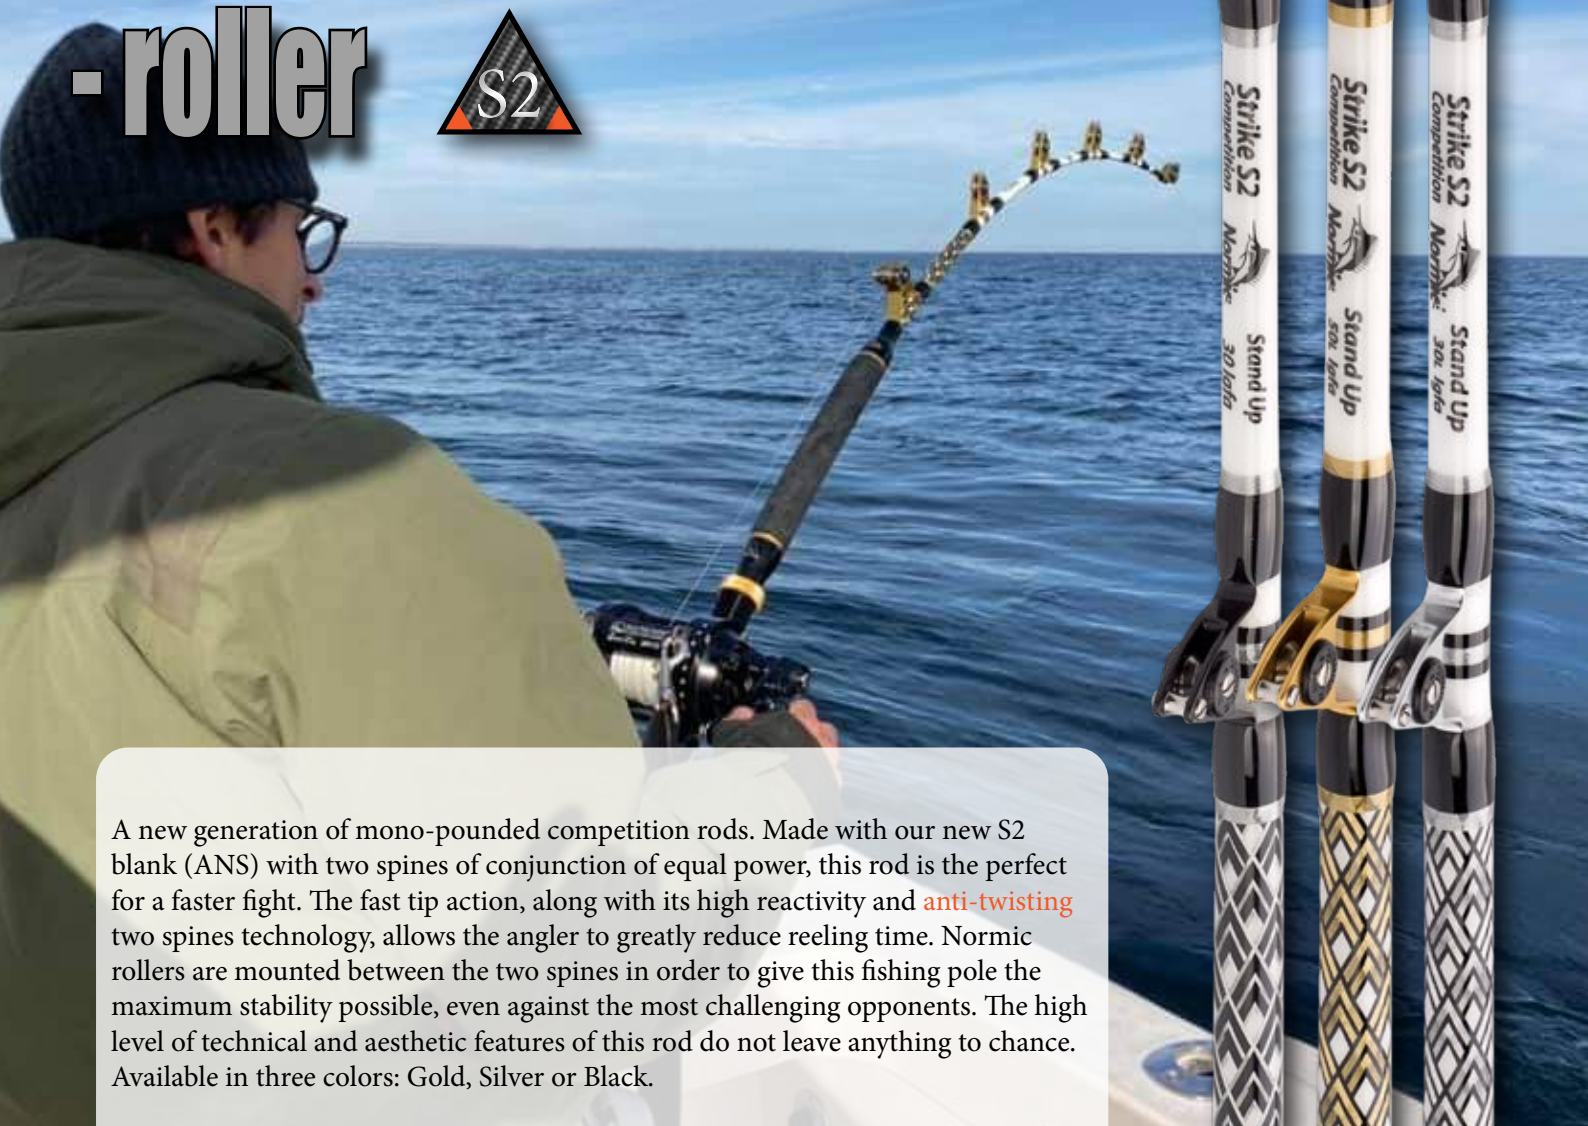

Strike S2 Competition

- roller

A new generation of mono-pounded competition rods. Made with our new S2 blank (ANS) with two spines of conjunction of equal power, this rod is the perfect for a faster fight. The fast tip action, along with its high reactivity and **anti-twisting** two spines technology, allows the angler to greatly reduce reeling time. Normic rollers are mounted between the two spines in order to give this fishing pole the maximum stability possible, even against the most challenging opponents. The high level of technical and aesthetic features of this rod do not leave anything to chance. Available in three colors: Gold, Silver or Black.