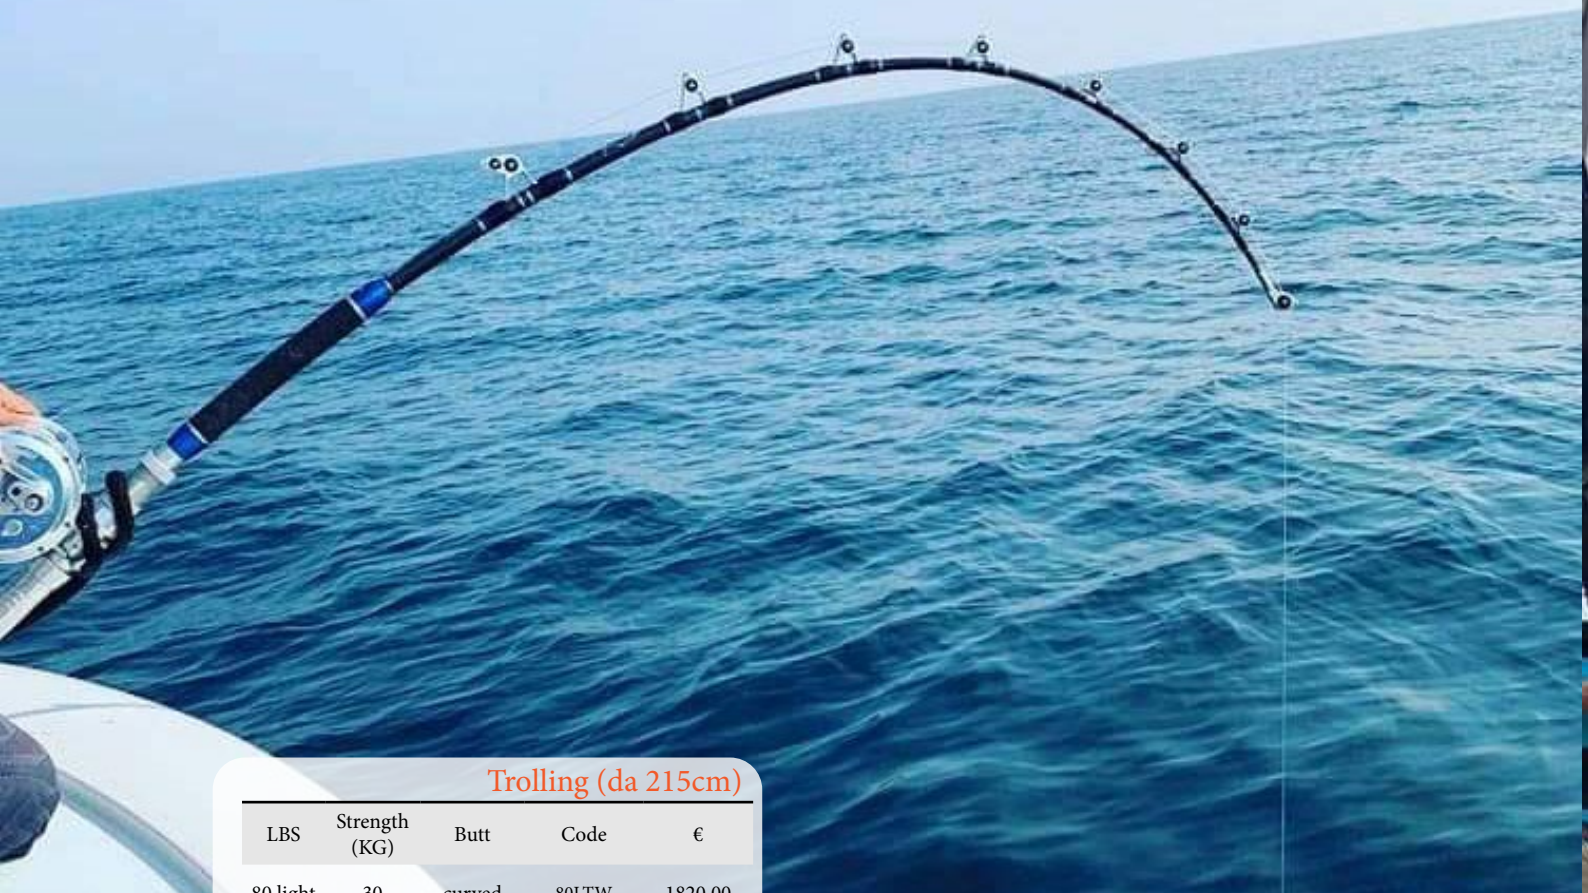

IRS TW (Cape Cod)