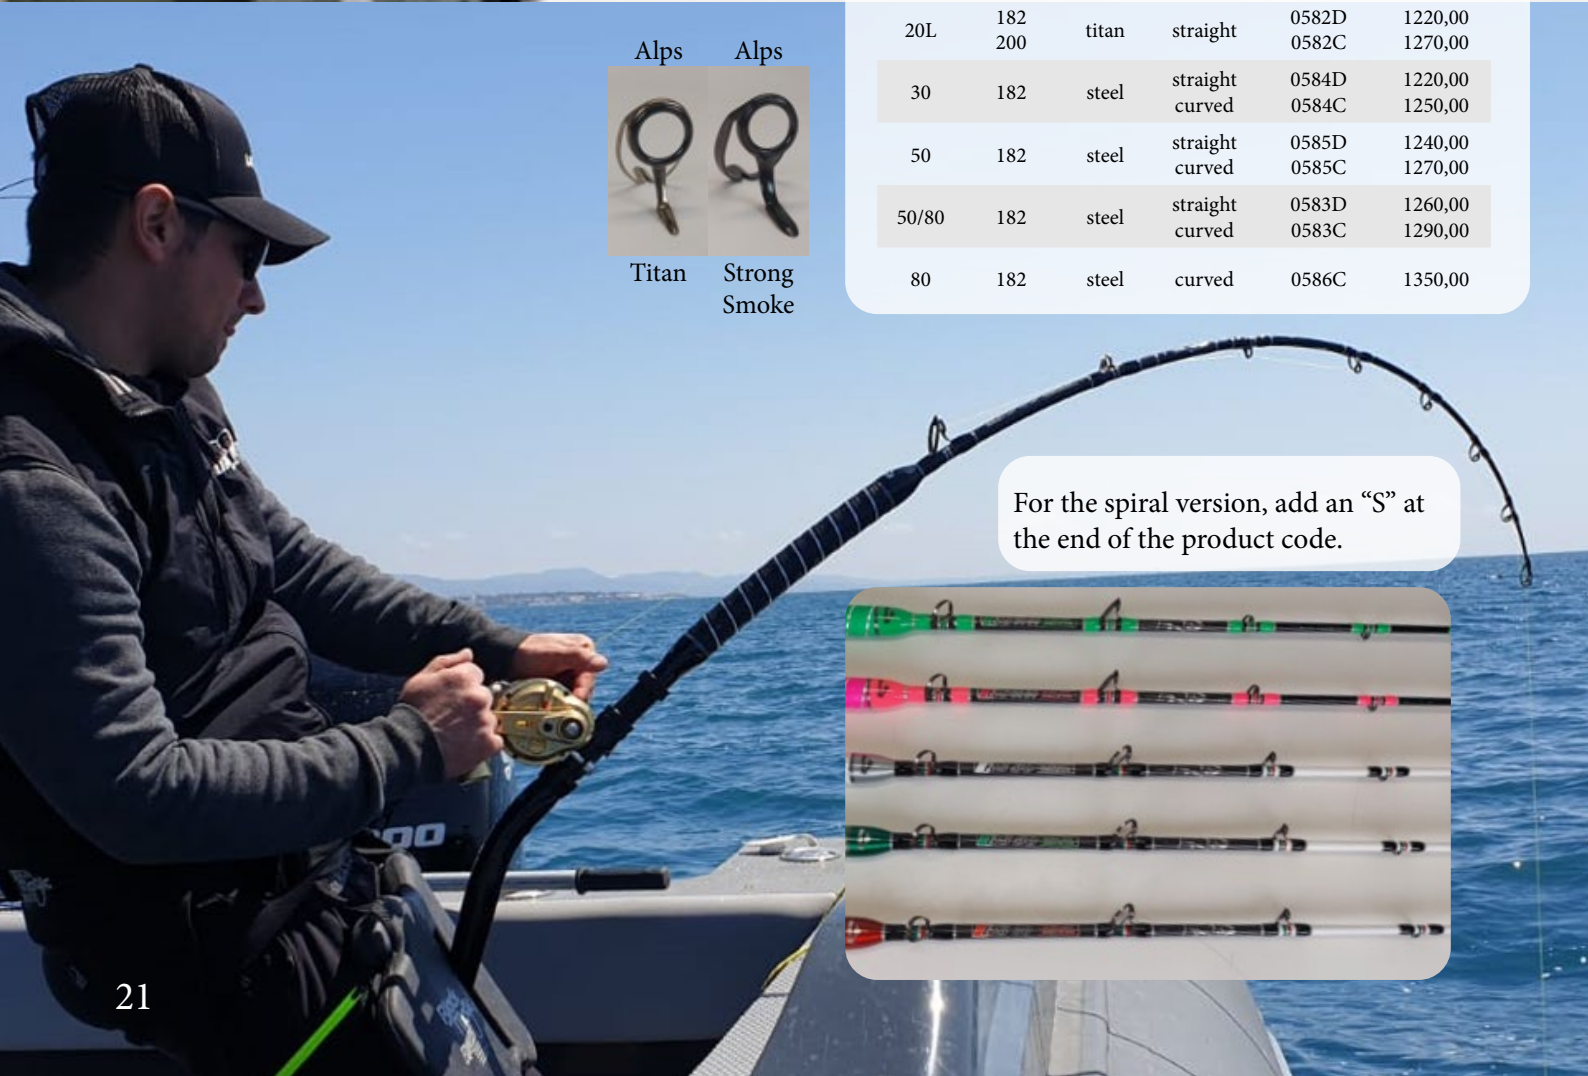

IRS S3 Racing Sport

- guide

7 guides rod for experienced fishermen that features our S3 blank and an **extra special carbon reinforcement** that grants the fastest action. Extreme blank automatic return and the latest anti-twist system. Handle with real leather and high-end details. **Titan** guides up to lbs 20-30, **steel** guides from 30L to 80.

LBS	Size (cm)	Guides	Butt	Code	€
8L	182	titan	straight	0580D	1180,00
	200		curved	0580C	1230,00
12L	182	titan	straight	0581D	1200,00
	200		curved	0581C	1250,00
20L	182	titan	straight	0582D	1220,00
	200		curved	0582C	1270,00
30	182	steel	straight	0584D	1220,00
			curved	0584C	1250,00
50	182	steel	straight	0585D	1240,00
			curved	0585C	1270,00
50/80	182	steel	straight	0583D	1260,00
			curved	0583C	1290,00
80	182	steel	curved	0586C	1350,00

For the spiral version, add an "S" at the end of the product code.