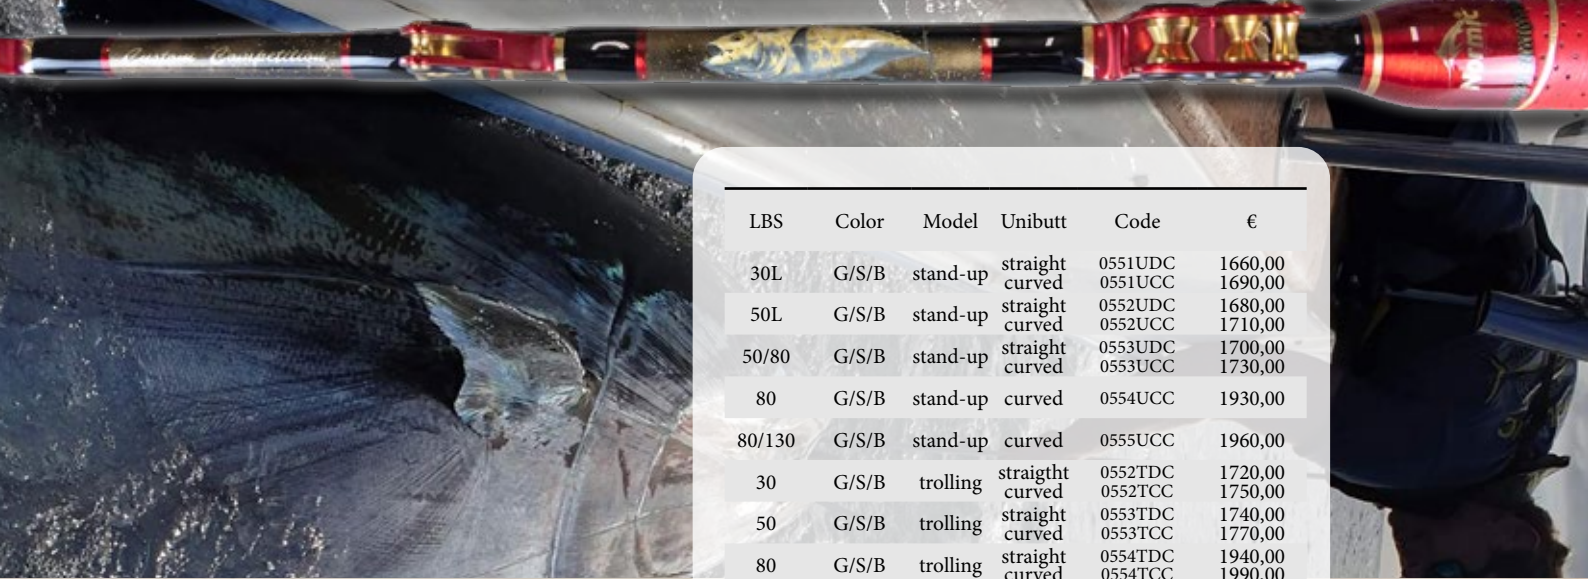

Custom S3 Competition Color

Titan coating gold color 2100K

The colored version of the Custom S3 Competition, which includes leather, handle tops, golden rollers and matching details.

LBS	Color	Model	Unibutt	Code	€
30L	G/S/B	stand-up	straight	0551UDC	1660,00
			curved	0551UCC	1690,00
50L	G/S/B	stand-up	straight	0552UDC	1680,00
			curved	0552UCC	1710,00
50/80	G/S/B	stand-up	straight	0553UDC	1700,00
			curved	0553UCC	1730,00
80	G/S/B	stand-up	curved	0554UCC	1930,00
80/130	G/S/B	stand-up	curved	0555UCC	1960,00
30	G/S/B	trolling	straight	0552TDC	1720,00
			curved	0552TCC	1750,00
50	G/S/B	trolling	straight	0553TDC	1740,00
			curved	0553TCC	1770,00
80	G/S/B	trolling	straight	0554TDC	1940,00
			curved	0554TCC	1990,00
130	G/S/B	trolling	curved	0555TCC	2040,00

Airbrush

Titan coating gold color 2100K