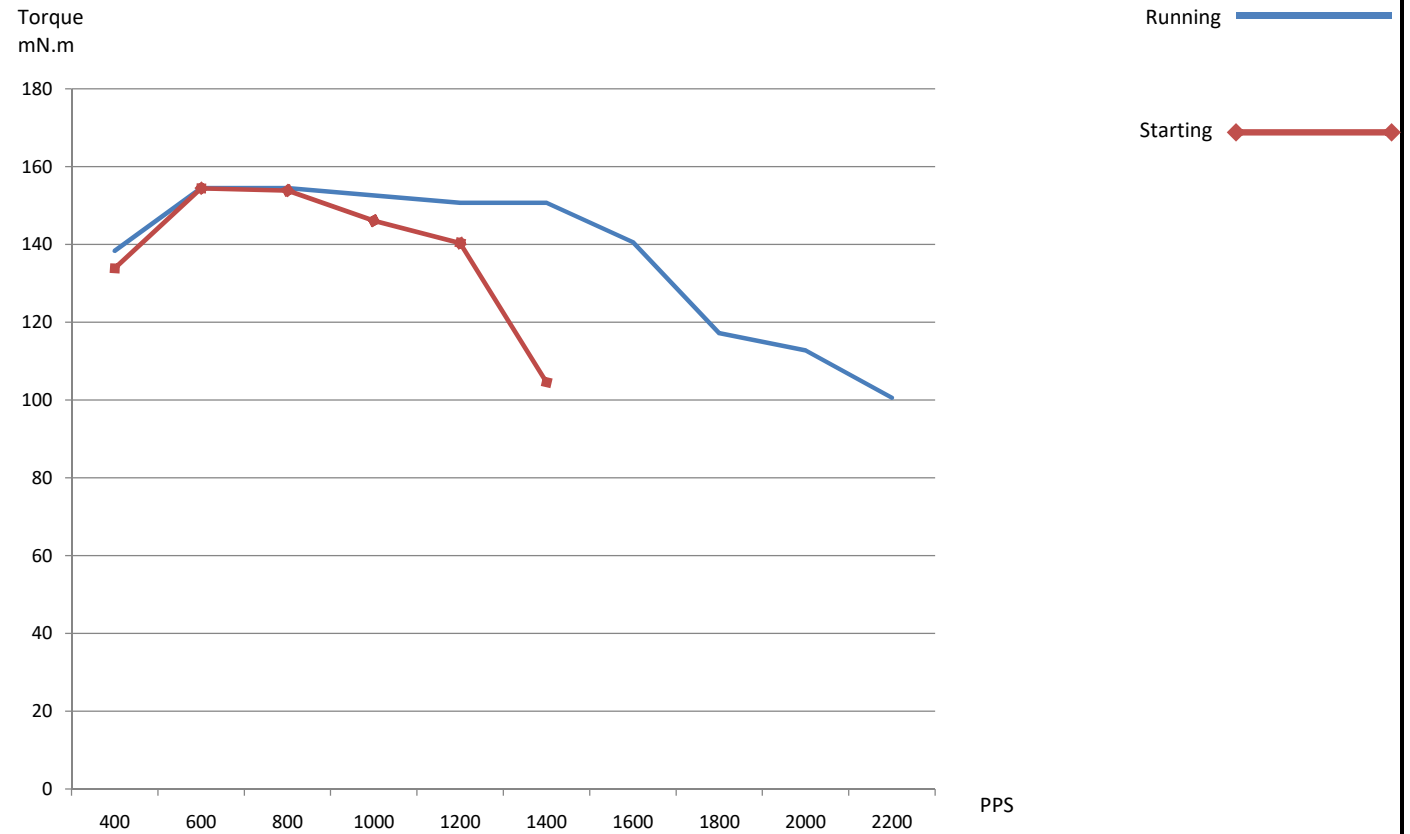

LDO-42STH20-1004AS Torque Curve

PPS	SPEED (RPM)	Starting Torque (mN.m)	Running Torque (mN.m)
400	120	133.9	138.4
600	180	154.5	154.5
800	240	153.9	154.5
1000	300	146.2	152.6
1200	360	140.4	150.7
1400	420	104.6	150.7
1600	480		140.6
1800	540		117.2
2000	600		112.8
2200	660		100.6

Driver Voltage 24V

Drive Current: 1.0A

TEST AT Full Step

Date: 5/20/2020