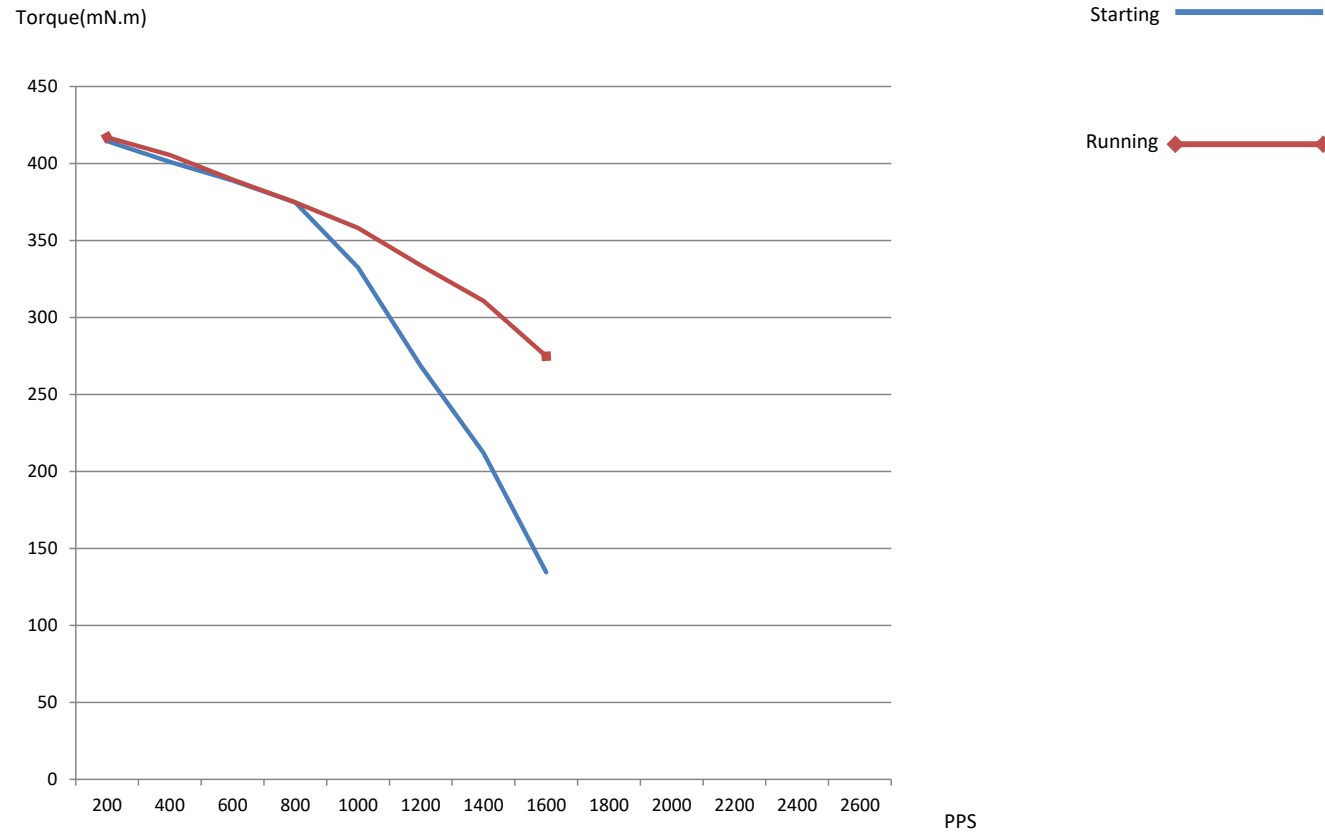

## LDO-42STH40-1684AC Torque Curve

PPS	Running Torque (mN.m)	Starting Torque (mN.m)
200	417	414.5
400	405.5	401
600	389.5	388.9
800	374.8	374.8
1000	358.1	332.5
1200	333.8	268.4
1400	310.7	212
1600	274.8	134.5
1800	204.4	
2000	174.9	
2200	178.7	
2400	170.4	
2600	169.1	

Driver Voltage: 24V

Drive Current: 1.7A

TEST AT Full Step

Date: 9/29/2021