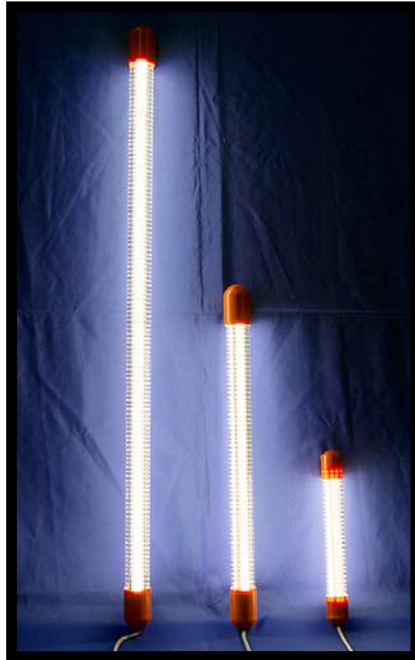

200% More Light and Virtually UNBREAKABLE*

- **Waterproof to 100 ft**
- **7,000+ Lumens (4 foot)**
- **50,000 Hours LED's Life**
- **No Hazardous Materials**
- **360 & 270 Degrees Light**
- **Safe - DC Powered**
- **Cables up to 100 feet**
- **Lift and Anchor Points**
- **Optional Vertical Light Stand**

Conventional fluorescent tube stick lights are fragile by design and typically break even during light industrial use. This creates many issues such as disposing of hazardous material (fluorescent tubes contain mercury which requires special disposal process), loss of work time to get a replacement light, and creates an unsafe work area due to sudden loss of light. Our patented (# 9,310,067) LED Sticklights solve all of those problems PLUS provides more than twice the amount of light, waterproof to 100 feet deep, can operate over 5 years non-stop, all in a compact impact resistant polycarbonate housing*. To demonstrate their ruggedness, we produced a video and posted it on LEDStickLights.com.

Specifications

	4 Foot Model	2 Foot Model	1 Foot Model
LED Color	Neutral White	Neutral White	Neutral White
Light Spectrum	4500K	4500K	4500K
Lumens* (360°) or (270°)	7,200	3,600	2,700
	5,400	2,700	1,800
Input Power (PS 1' from wall plug)	120 VAC	120 VAC	120 VAC
Output Power (after PS)	24 VDC	24 VDC	24 VDC
Light Dimensions (overall)	2" Diameter x 46" Long	2" Diameter x 25" Long	2" Diameter x 13.5" Long
Waterproof Rating	100 Feet	100 Feet	100 Feet
Cable Lengths Available	25,60,100 Feet	25,60,100 Feet	25,60,100 Feet
External Construction	Polycarbonate, Silicone, Stainless Steel	Polycarbonate, Silicone, Stainless Steel	Polycarbonate, Silicone, Stainless Steel
Cable Jacket Material	Xtreme Guard PVC	Xtreme Guard PVC	Xtreme Guard PVC