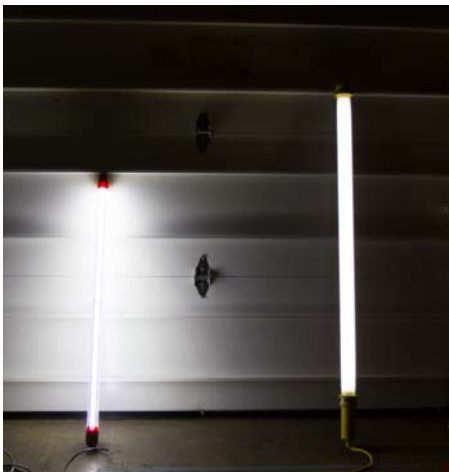

200% More Light and Virtually UNBREAKABLE*

- **Waterproof to 100 ft**
- **7,000+ Lumens (4 foot)**
- **50,000 Hours LED's Life**
- **No Hazardous Materials**
- **360 & 270 Degrees Light**
- **Safe - DC Powered**
- **Cables up to 100 feet**
- **Lift and Anchor Points**
- **Optional Vertical Light Stand**

Conventional fluorescent tube stick lights are fragile by design and typically break even during light industrial use. This creates many issues such as disposing of hazardous material (fluorescent tubes contain mercury which requires special disposal process), loss of work time to get a replacement light, and creates an unsafe work area due to sudden loss of light. Our patented (# 9,310,067) LED Sticklights solve all of those problems PLUS provides more than twice the amount of light, waterproof to 100 feet deep, can operate over 5 years non-stop, all in a compact impact resistant polycarbonate housing*. To demonstrate their ruggedness, we produced a video and posted it on LEDStickLights.com.

Specifications

	4 Foot Model	2 Foot Model	1 Foot Model
LED Color	Neutral White	Neutral White	Neutral White
Light Spectrum	4500K	4500K	4500K
Lumens* (360°) or (270°)	7,200	3,600	2,700
	5,400	2,700	1,800
Input Power (PS 1' from wall plug)	120 VAC	120 VAC	120 VAC
Output Power (after PS)	24 VDC	24 VDC	24 VDC
Light Dimensions (overall)	2" Diameter x 46" Long	2" Diameter x 25" Long	2" Diameter x 13.5" Long
Waterproof Rating	100 Feet	100 Feet	100 Feet
Cable Lengths Available	25,60,100 Feet	25,60,100 Feet	25,60,100 Feet
External Construction	Polycarbonate, Silicone, Stainless Steel	Polycarbonate, Silicone, Stainless Steel	Polycarbonate, Silicone, Stainless Steel
Cable Jacket Material	Xtreme Guard PVC	Xtreme Guard PVC	Xtreme Guard PVC