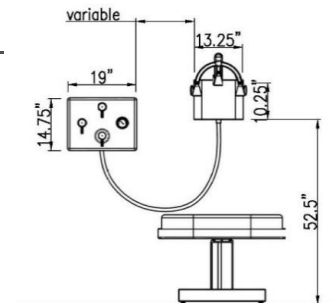

### RAINBAR:

Stainless steel tube with 8 showerheads, 72" long standard, 96" optional  
 Rotates 80° each direction from wall mount  
 Individual shut-offs for each showerhead  
 Showerhead spray pattern adjustment  
 Metal showerheads  
 Acrylic wall mount cover

### VALVE AND CONTROLS:

3/4" Thermostatic mixing valve  
 Water temperature thermometer  
 Handheld shower with 79" hose  
 Individual volume control valve for rainbar and handheld shower  
 Acrylic valve box cover  
 3/4" flexible supply hose from valve to rainbar

### WEIGHTS:

Weight 115 lbs.  
 Shipping weight - boxed 145 lbs.  
 Shipping dimensions 48"L x 41"W x 85" H

Rev 3/17

www.TouchAmerica.com  
 (800) 678-6824 · (919) 732-6968