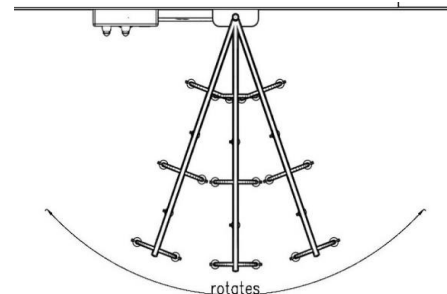

TOUCHAMERICA

EVOLVING THE SPA EXPERIENCE

Vichy Shower

Shown with Optional Neptune Wet Table

RAINBAR:

Stainless steel tube with 8 showerheads, 72" long standard, 96" optional
Rotates 80° each direction from wall mount
Individual shut-offs for each showerhead
Showerhead spray pattern adjustment
Metal showerheads
Acrylic wall mount cover

VALVE AND CONTROLS:

3/4" Thermostatic mixing valve
Water temperature thermometer
Handheld shower with 79" hose
Individual volume control valve for rainbar and handheld shower
Acrylic valve box cover
3/4" flexible supply hose from valve to rainbar

GUARANTEES:

Structure 2 yrs. on replacement parts for frame/structure and 1 yr. on labor
Plumbing Parts 2 yrs. on replacement plumbing parts

WEIGHTS:

Weight 115 lbs.
Shipping weight - boxed 145 lbs.
Shipping dimensions 48"L x 41"W x 85" H

Rev 3/17

www.TouchAmerica.com
(800) 678-6824 · (919) 732-6968