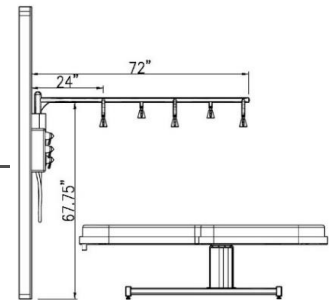

### RAINBAR:

Stainless steel tube with 8 showerheads, 72" long standard, 96" optional  
 Rotates 80° each direction from wall mount  
 Individual shut-offs for each showerhead  
 Showerhead spray pattern adjustment  
 Metal showerheads  
 Acrylic wall mount cover

### VALVE AND CONTROLS:

3/4" Thermostatic mixing valve  
 Water temperature thermometer  
 Handheld shower with 79" hose  
 Individual volume control valve for rainbar and handheld shower  
 Acrylic valve box cover  
 3/4" flexible supply hose from valve to rainbar

### WEIGHTS:

Weight 115 lbs.  
 Shipping weight - boxed 145 lbs.  
 Shipping dimensions 48"L x 41"W x 85" H

Rev 3/17

www.TouchAmerica.com  
 (800) 678-6824 · (919) 732-6968