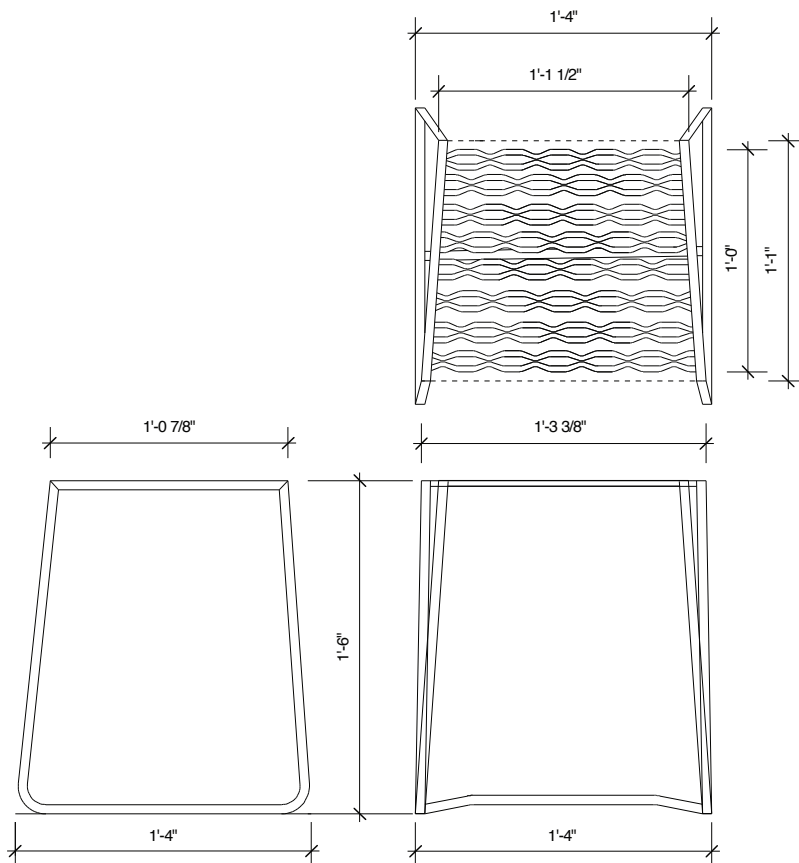

Merkled Weave Series - Stool

Product Information:

The Weave Stool is part of the Merkled Weave Series. Similar to the Merkled Pot Rack, this stool series utilizes salvaged loom ends collected from a metal weaving company near Merkled Studio. The loom ends are combined to achieve both a comfortable seat and textural pattern. Powder-coated for durability.

Size: H 1'6" W 1'4" D 1'1" Seat H 18"

Weight: 12 lbs

Materials: salvaged steel loom ends, cold rolled bar, powder-coated

Available Colors: fine textured white, medium grey and dark grey

Origin: made in Portland, Oregon