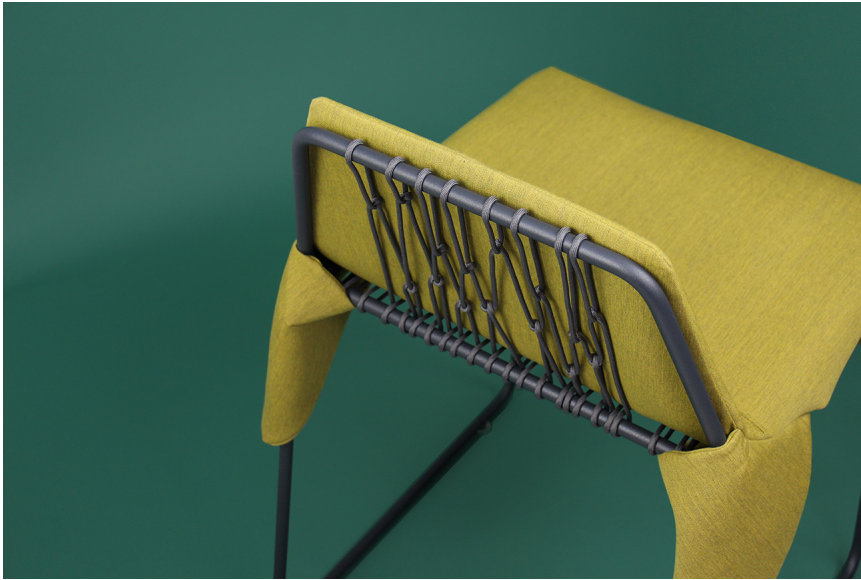

Merkled Net Wrap Chair

Product Information:

The Merkle Net Wrap Chair features a minimal welded steel frame wrapped with knotted nylon cord and an upholstered cushion made from durable outdoor Sunbrella fabric, creating a flexible and comfortable seat.

Dimensions: H 27" W 18 1/2" D 16 3/4 " Seat H 19"

Weight: 15 lbs

Cord Colors: charcoal grey, silver grey

Fabric Colors: mustard, purple, fern, granite, charcoal

Available Frame Colors: fine textured white, fine textured dark grey

Materials: powder-coated steel, nylon cord produced in US, commercial grade Sunbrella outdoor fabric

Origin: made in Portland, Oregon

Lead Time: made to order, ships in 6-8 weeks

*custom combinations and heights are available

*sample cuts of cord colors and fabric samples available upon request

Commercial grade, indoor / outdoor spaces