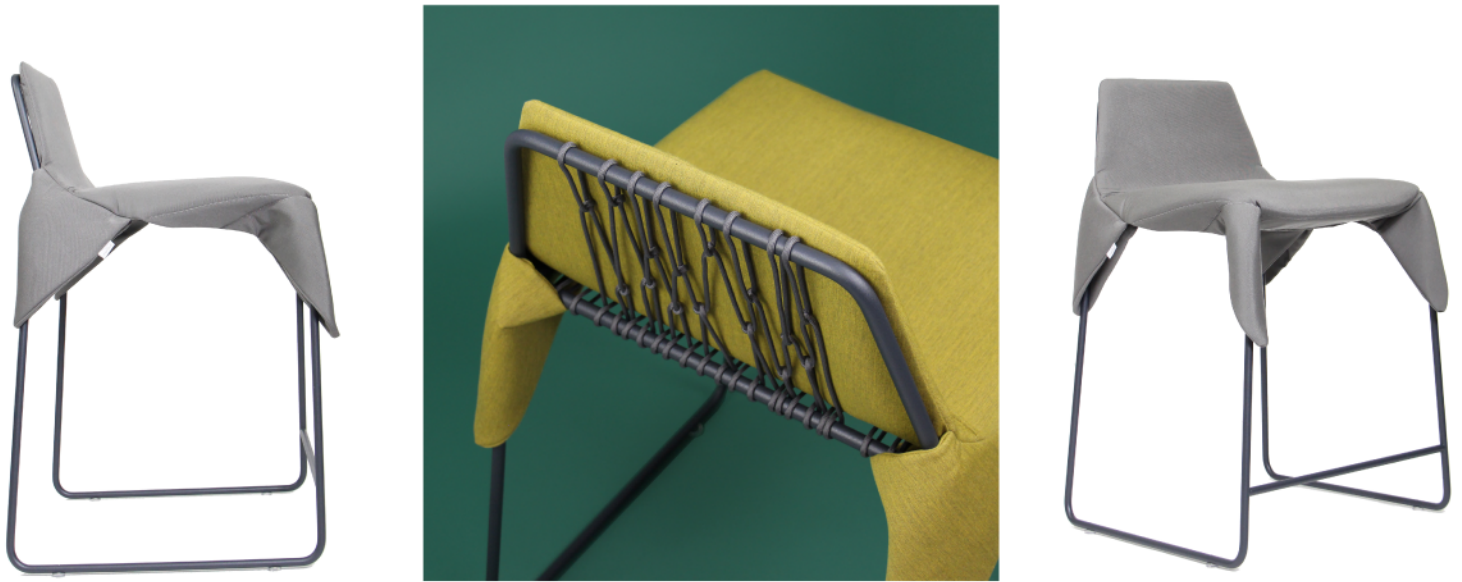

Merkled Net Wrap Chair - Counter Height

Product Information:

The Merkled Net Wrap Chair features a minimal welded steel frame wrapped with knotted nylon cord and an upholstered cushion made from durable outdoor Sunbrella fabric, creating a flexible and comfortable seat.

Dimensions: H 30" W 18 1/2" D 16 3/4 " Seat H 23"

Weight: 17 lbs

Cord Colors: charcoal grey, silver grey

Fabric Colors: mustard, purple, fern, granite, charcoal

Available Frame Colors: fine textured white, fine textured dark grey

Materials: powder-coated steel, nylon cord produced in US, commercial grade Sunbrella outdoor fabric

Origin: made in Portland, Oregon

Lead Time: made to order, ships in 6-8 weeks

*custom combinations and heights are available