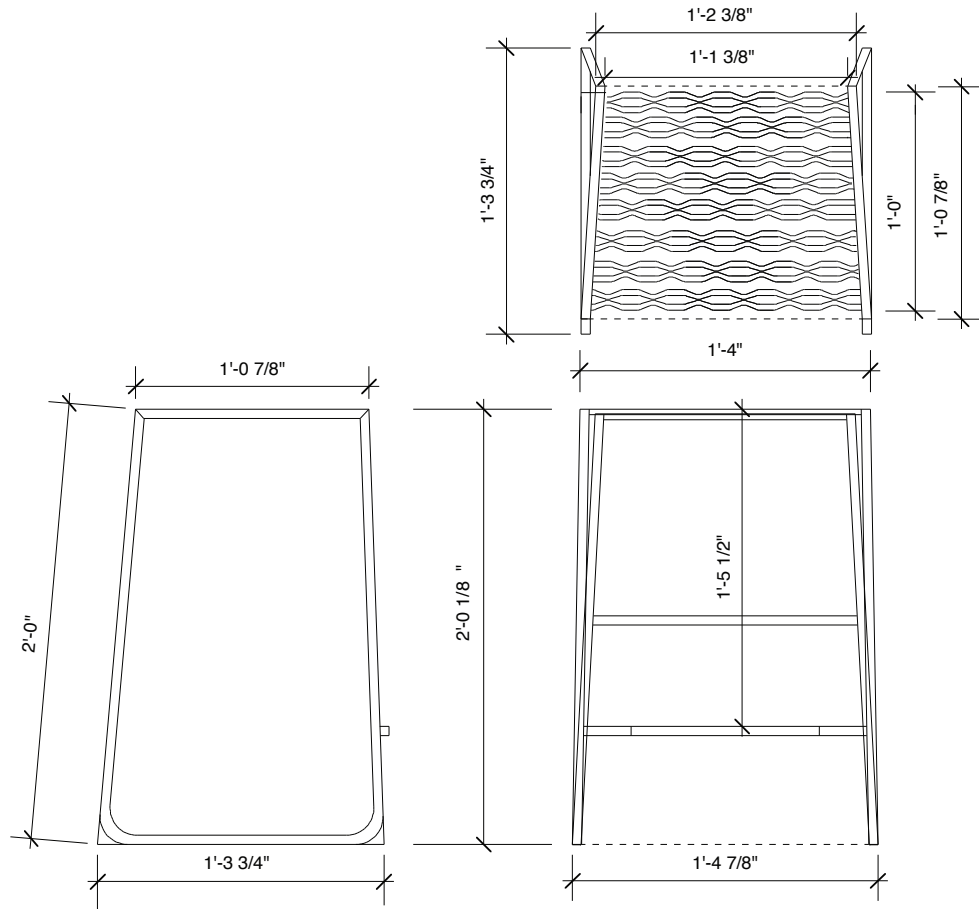

## Merkled Weave Series - Counter Stool

### Product Information:

The Weave Counter Stool is part of the Merkled Weave Series. Similar to the Merkled Pot Rack, this stool series utilizes salvaged loom ends collected from a metal weaving company near Merkled Studio. The loom ends are combined to achieve both a comfortable seat and textural pattern. Powder-coated for durability.

**Size:** H 2' 1/8" W 1'4 7/8" D 1'3 3/4" Seat H 24 1/8"

**Weight:** 15 lbs

**Materials:** salvaged steel loom ends, cold rolled bar, powder-coated

**Available Colors:** fine textured white, medium grey and dark grey