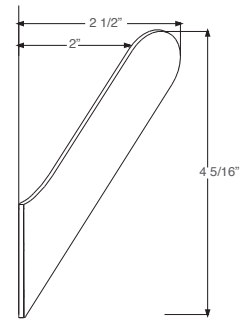

Merkled Tiny Hooks - Spec Sheet

Aluminum:

Size: 3 1/4" x 7 3/8" x 4 3/8" (from wall)

Weight: .9 oz

Directions: left or right

Available Colors: grey, white, burnt orange, violet, green, red, emerald, mint green, matte fine textured black

Materials: powder-coated aluminum

Brass or Stainless:

Size: 3 1/4" x 7 3/8" x 4 3/8" (from wall)

Weight: 2 oz

Directions: left or right

Materials: solid brass or stainless with satin finish

Ideas for display:

Single Left

Single Right

Antler

Row Mix

Row Left

Row Right

Cluster Mix

Tree

Cluster Left

Cluster Right

Hardware Recommendations:

*Hooks have total weight bearing capacity of 25 lbs when proper anchors are used

*Designed for screws #6 - #8

*Anchors provided are for drywall - install with 3/16" drill bit