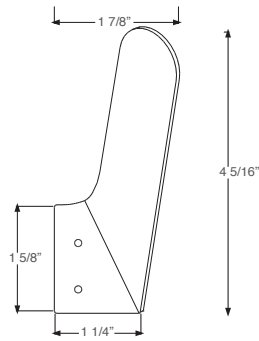

Merkled Tiny Hooks - Spec Sheet

Aluminum:

Size: 3 1/4" x 7 3/8" x 4 3/8" (from wall)

Weight: .9 oz

Directions: left or right

Available Colors: grey, white, burnt orange, violet, green, red, emerald, mint green, matte fine textured black

Materials: powder-coated aluminum

Brass or Stainless:

Size: 3 1/4" x 7 3/8" x 4 3/8" (from wall)

Weight: 2 oz

Directions: left or right

Materials: solid brass or stainless with satin finish

Ideas for display:

Single Left

Single Right

Antler

Row Mix

Row Left

Row Right

Cluster Mix

Tree

Cluster Left

Cluster Right

Hardware Recommendations:

*Hooks have total weight bearing capacity of 25 lbs when proper anchors are used

*Designed for screws #6 - #8

*Anchors provided are for drywall - install with 3/16" drill bit