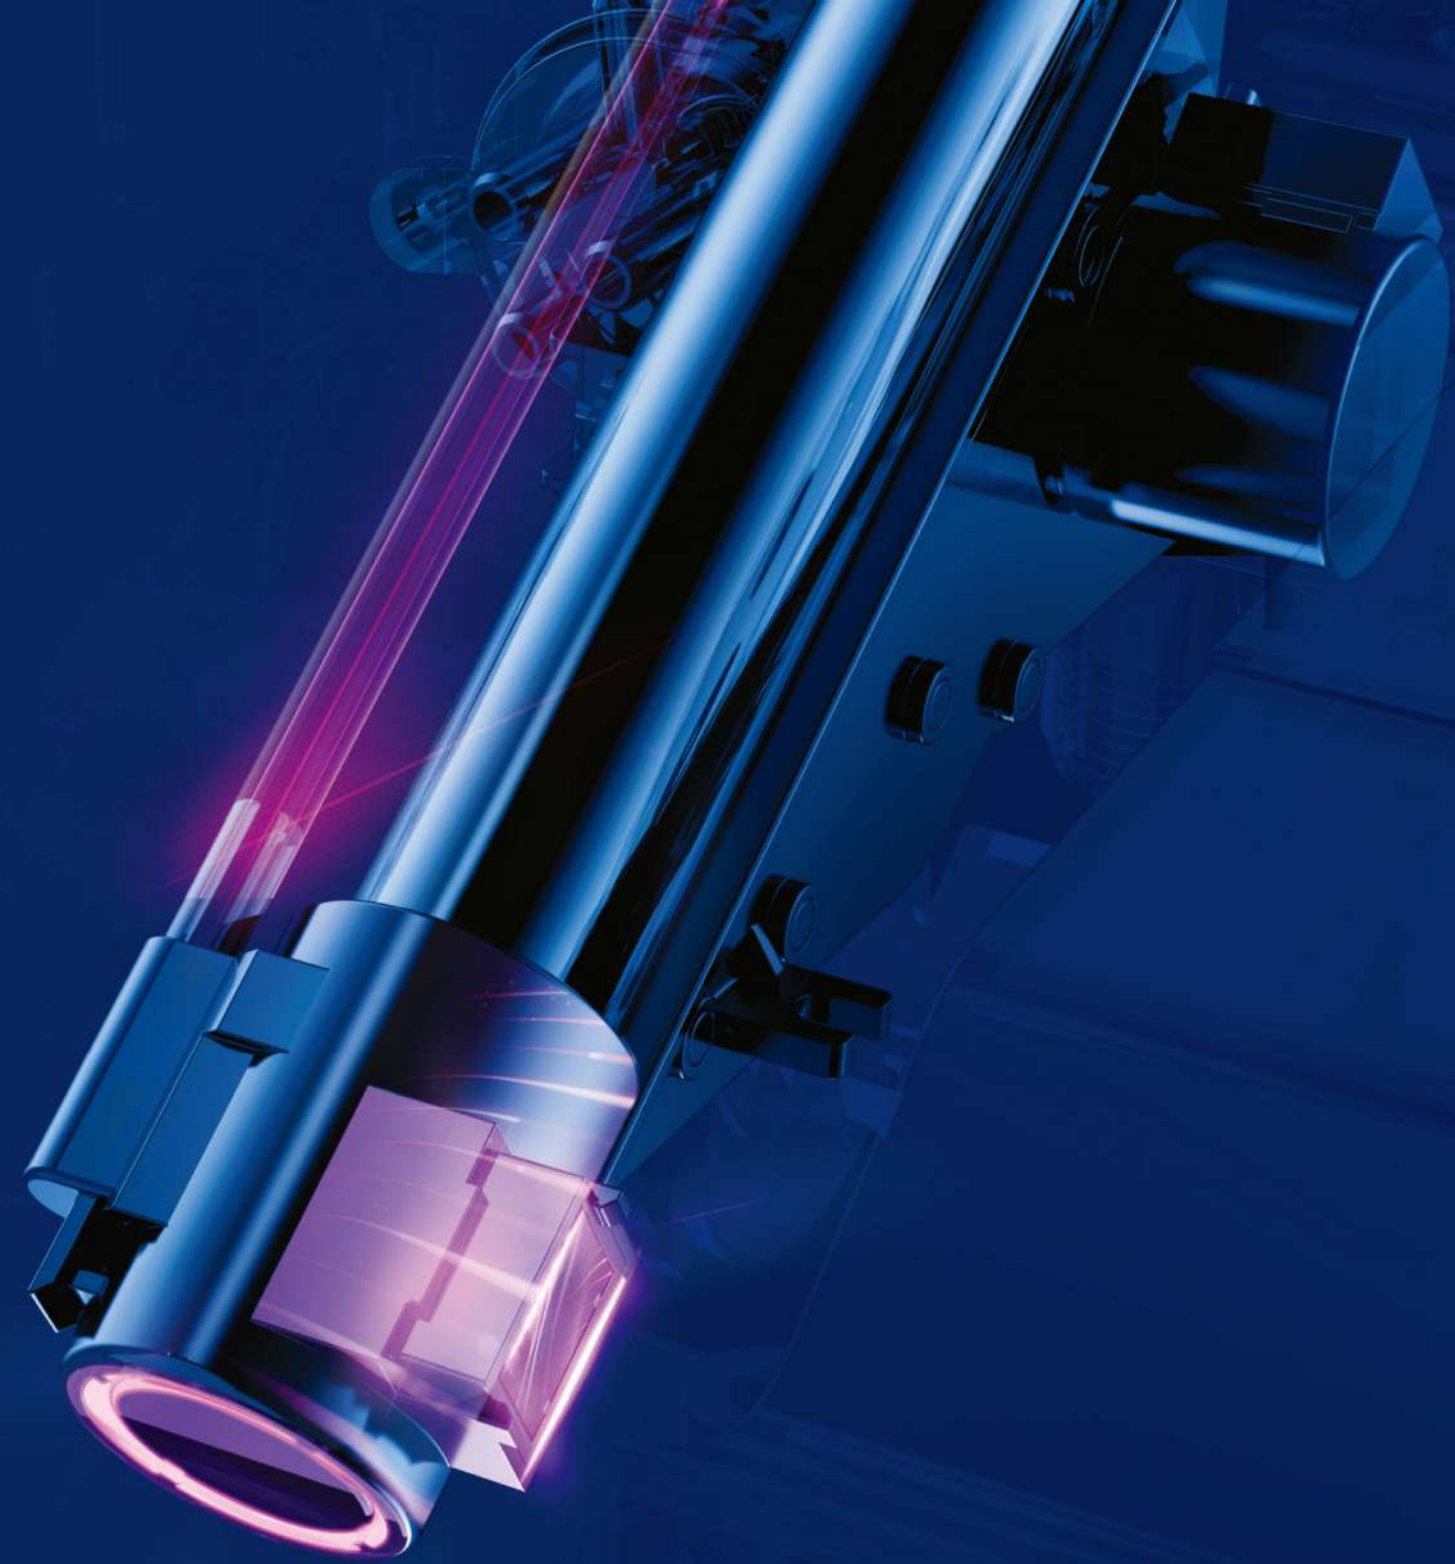

Double click: Start water saving flushing

UV LIGHT STERILIZATION FOR NOZZLES

AND UNEXPECTED CREATIVITY

UV sterilization for nozzles

The nozzle adopts UVC band and deep ultraviolet light with a 275nm wavelength physical sterilization, the sterilization rate is up to 99.99%, double sterilization before and after effluent, which is more cleaner and safer.