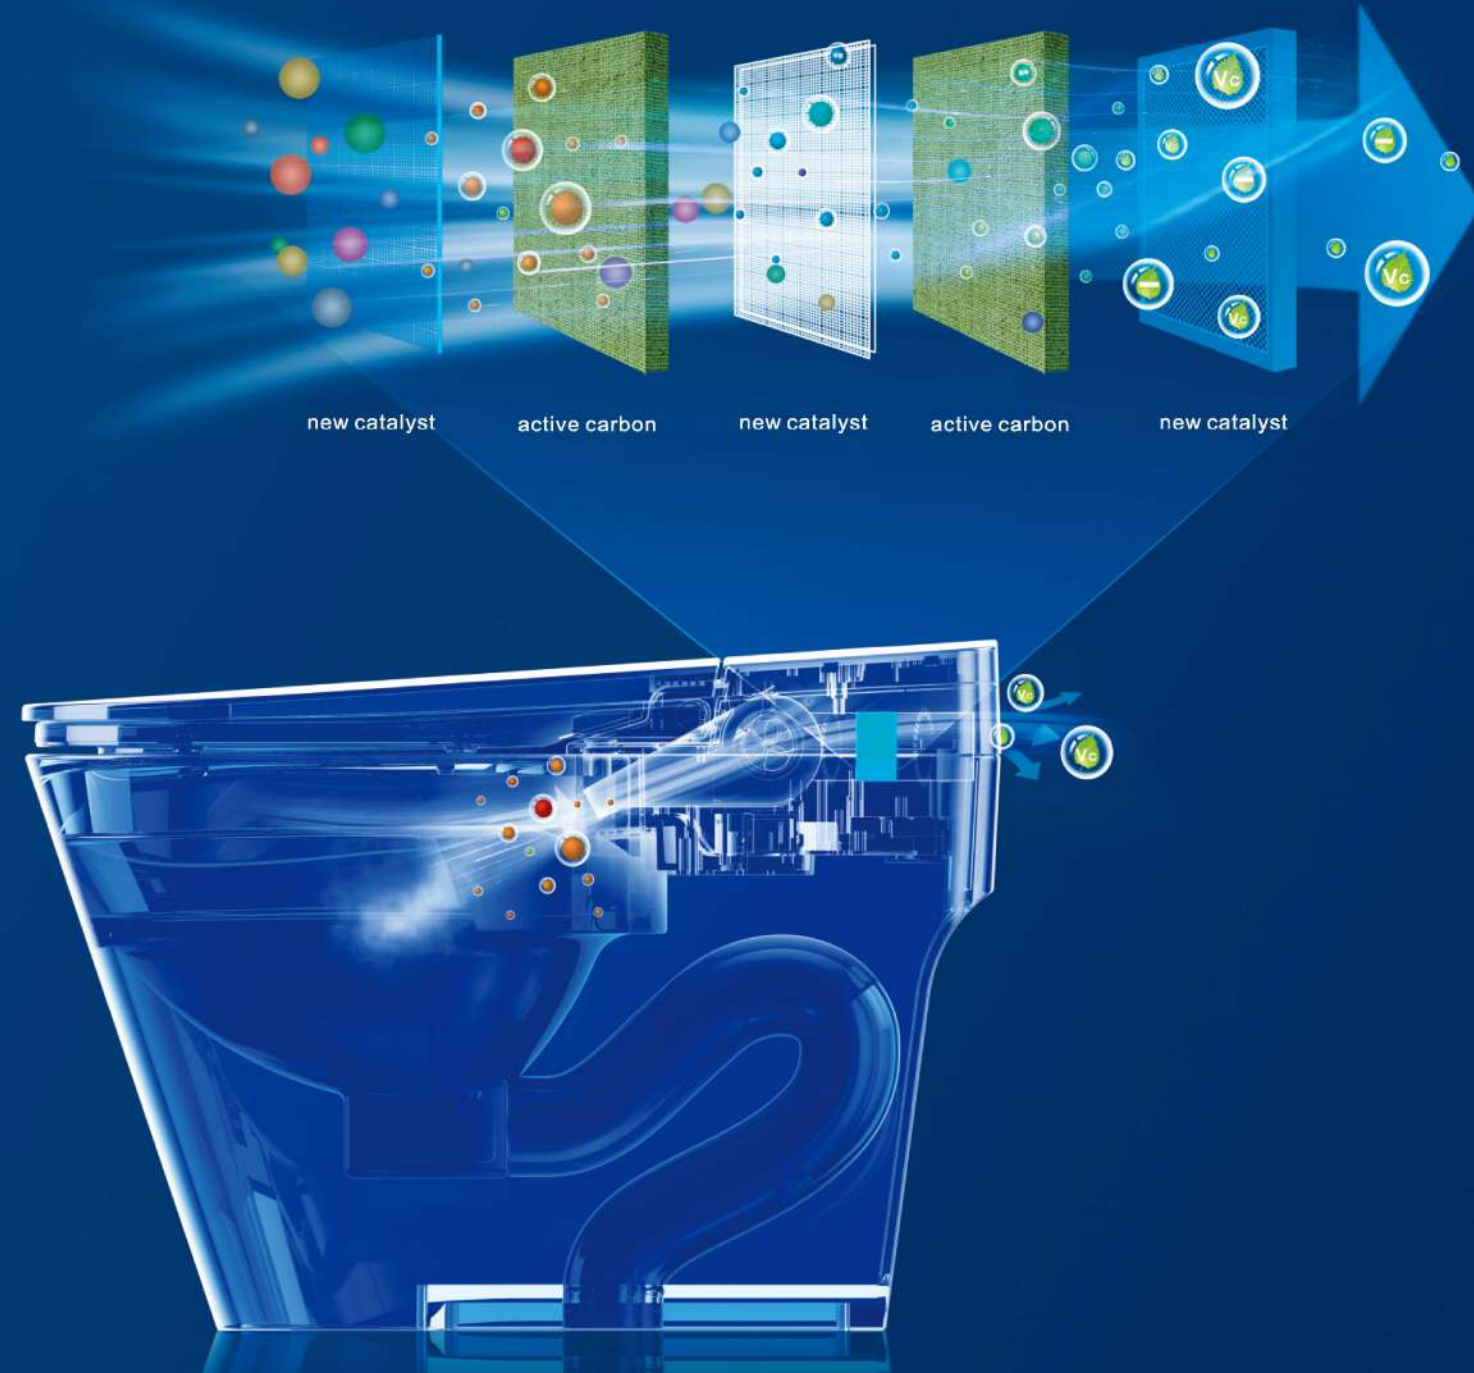

air suck-in

Using the Venturi effect, the wash nozzle sucks air while cleaning, giving more active oxygen to fresh water, the wash water is softer and more delicate.

Air coming-in diagram, the air is naturally sucked in.

Warm water combine with air, bring customers super soft aerated bubble wash experience.

SOFT OXYGEN KINETIC ENERGY TECHNOLOGY

Aerated bubble wash tech

water + air

bubble wash (like SPA)

The water is powerful but also gentle, does not sting the skin.

When the bubble bursts, it can take away the dirt in time and clean it more thoroughly.

Using the national patent soft oxygen kinetic energy technology, using the Wen's principle, naturally inhaling during the cleaning process, allowing air and water (3:7) to combine, incorporating countless water bubbles into the water column, giving the living water more oxygen, soft water. More delicate, super soft bubbles, truly enjoy the smart toilet wash SPA tour.

TOILET AIR PURIFIER

Double filtration, purify odor, decompose bacteria, and effectively remove odor, leave bathroom with fresh air.

new smart toilets, using advanced "active oxygen deodorization tech" new chemical catalyst added use the auto sterilization deodorant device chemical reactions could be carried out Releasing some oxygen, Create a fresh and natural bathroom environment.