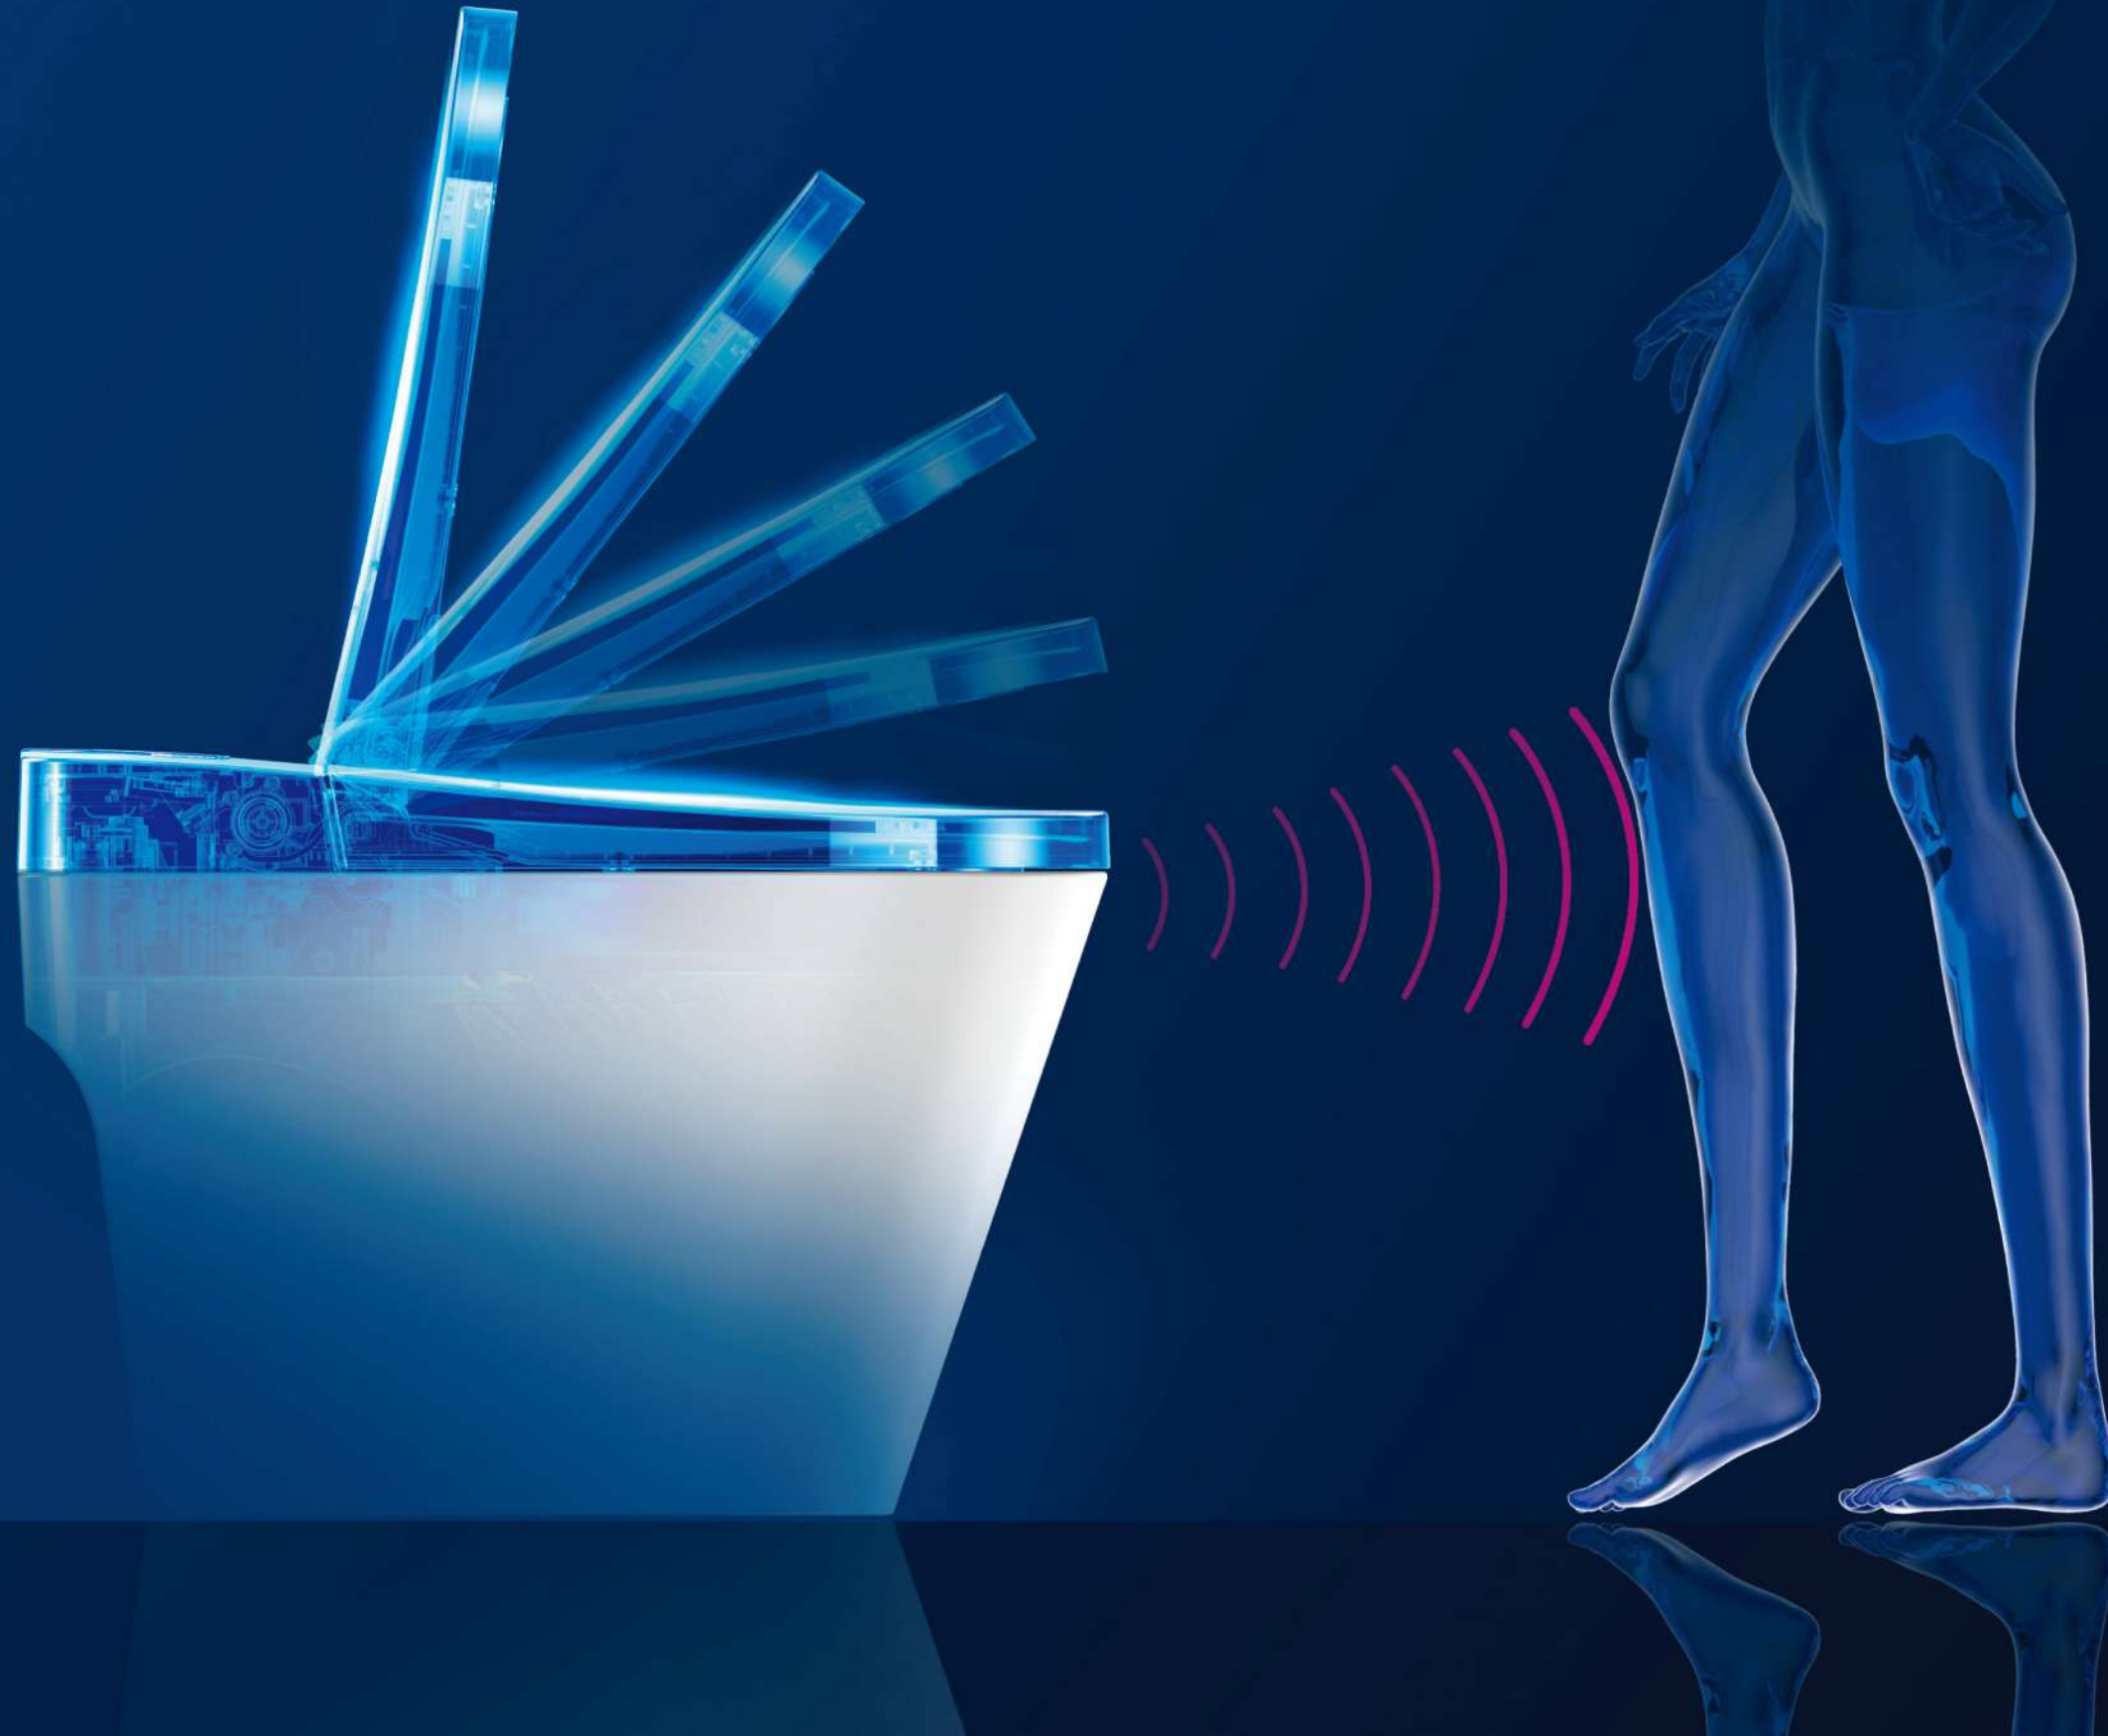

When the bubble bursts, it can take away the dirt in time and clean it more thoroughly.

Using the national patent soft oxygen kinetic energy technology, using the Wen's principle, naturally inhaling during the cleaning process, allowing air and water (3:7) to combine, incorporating countless water bubbles into the water column, giving the living water more oxygen, soft water. More delicate, super soft bubbles, truly enjoy the smart toilet wash SPA tour.

TOILET AIR PURIFIER

Double filtration, purify odor, decompose bacteria, and effectively remove odor, leave bathroom with fresh air.

new smart toilets, using advanced "active oxygen deodorization tech" new chemical catalyst added use the auto sterilization deodorant device chemical reactions could be carried out Releasing some oxygen, Create a fresh and natural bathroom environment.

RECOGNIZED
BY THE WHOLE WORLD

RECOGNIZED BY THE WHOLE WORLD

fully-automatic inducing system

fully-automatic inducing auto open toilets (Radar wave induction),
thoroughly free your hands

The new generation of full auto open tech, recognizing your body precisely
Auto open/close seat cover, releasing your hands
Using international leading tech of worm and dual damp, open and close
smooth and stable.