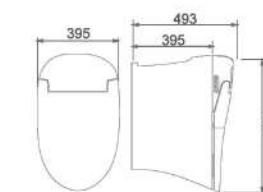

Dimension: 660x395x493mm
 Rough-in: 305/400mm
 Water Pressure: 0.1 Mpa (dynamic) - 0.75Mpa (static)
 Rated Voltage: AC220V/AC110V 50Hz/60Hz
 Color: Ivory white
 Flushing Method: Siphon Jet Flushing
 Heating method: Instant heating
 Seat cover material: PP fireproof soft close seat cover
 water consumption: 4.8L / 1.28 GPF
 Drainage Pattern: S-trap

6th generation Tankless 3D stereo fresh water instant heating tech, aerated bubble wash tech, UV sterilization tech

• **Remote Control**

• **Installation Dimension Diagram**

BAI 1002

Dimension: 682x380x480mm
 Rough-in: 305/400mm
 Water Pressure: 0.1 Mpa (dynamic) - 0.75Mpa (static)
 Rated Voltage: AC220V/AC110V 50Hz/60Hz
 Color: drawbench silver
 Flushing Method: Siphon Jet Flushing
 Heating method: Instant heating
 Seat cover material: PP fireproof soft close seat cover
 water consumption: 4.8L / 1.28 GPF
 Drainage Pattern: S-trap