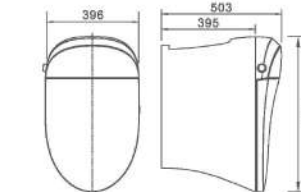

• **Installation Dimension Diagram**