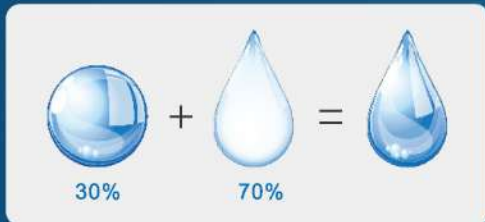

Using the Venturi effect, the wash nozzle sucks air while cleaning, giving more active oxygen to fresh water, the wash water is softer and more delicate.