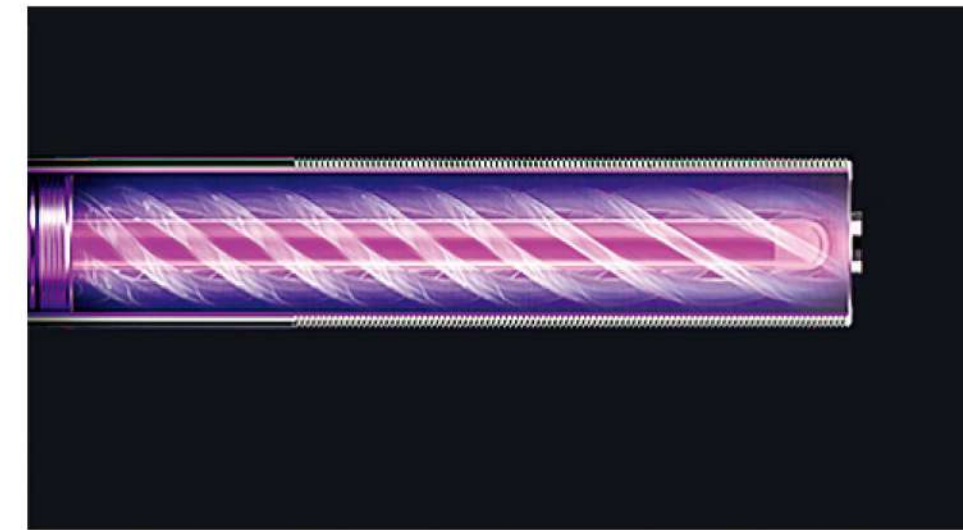

Double click: Start water saving flushing

UV LIGHT STERILIZATION FOR NOZZLES

AND UNEXPECTED CREATIVITY

UV sterilization for nozzles

The nozzle adopts UVC band and deep ultraviolet light with a 275nm wavelength physical sterilization, the sterilization rate is up to 99.99%, double sterilization before and after effluent, which is more cleaner and safer.