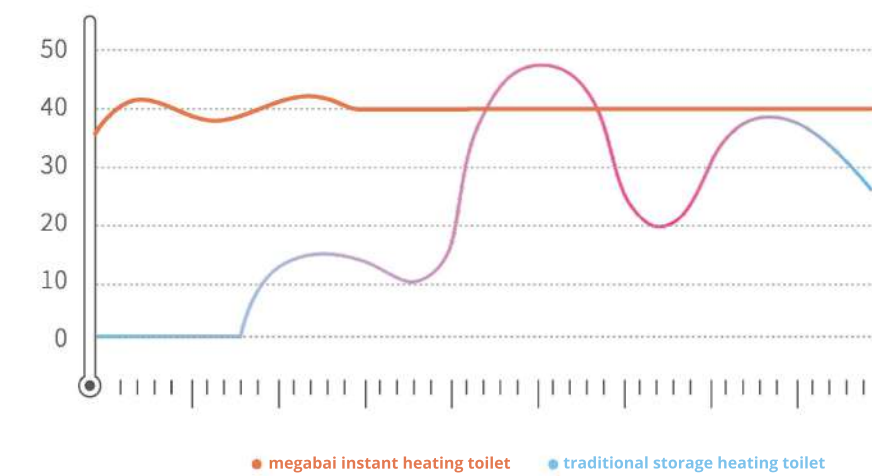

instant heating, no need to wait, constant water temp is more comfortable

tankless, leading less bacterial breeding. Fresh warm wash water is more healthy

No need to heat in advance, heating while using is more energy-saving.

Always warm water cleansing, no need to wait, water temperature control accurately
Always fresh water and constant temperature, tankless design, no bacterial breeding
Always clean and power saving, water and electric separated, security.