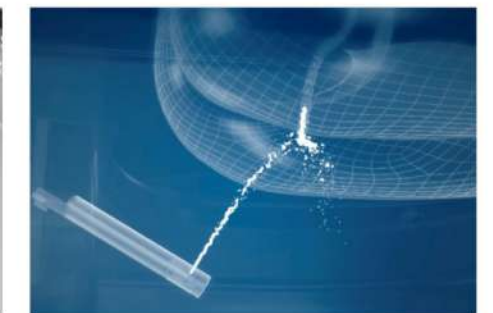

Double click: Start water saving flushing

UV LIGHT STERILIZATION FOR NOZZLES

AND UNEXPECTED CREATIVITY

UV sterilization for nozzles

The nozzle adopts UVC band and deep ultraviolet light with a 275nm wavelength physical sterilization, the sterilization rate is up to 99.99%, double sterilization before and after effluent, which is more cleaner and safer.

One nozzle, three washing experience

Three different waterways design, giving you different cleaning experience according to your different needs

Front wash:
Contains a lot of bubble while cleaning, specially designed for women

Rear wash:
Wash your hips with warm water to keep your hips refreshed

Powerful enema wash:
Powerful laxative function, cleaning water column concentration, thereby stimulating the sphincter laxative, the water pressure intensity can be adjusted according to your own experience during use.

SUPER SWIRL CAN SILENCE THE RAPID WATER FLUSHING SYSTEM

The new super-swirl processing technology uses Venturi supercharging combined with tankless constant flow technology. The flushing force is strong and powerful, the impulse is stable, and the noise is low. The cylinder is cleaned in all directions, and the flushing effect is good, leaving no dead ends. The whirlpool siphon, the speed of the water, completely washed away without returning. Reduce the extreme flushing noise and disturb the family's sleep. At least 1L of water can be saved for each flush.