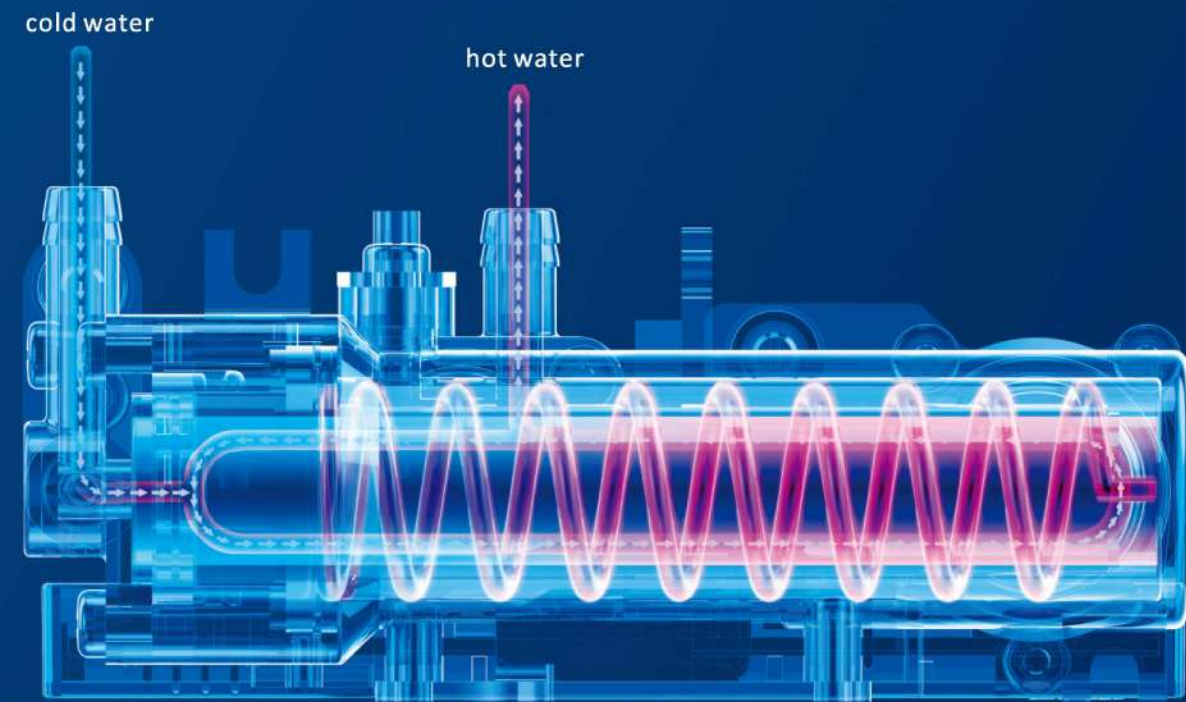

for plumbing and drainage products

Safety + EMC + Importer Declaration

IT IS HOT IMMEDIATELY, THE WATER TEMPERATURE IS CONSTANT

Tankless instant heater design, clean, energy-saving, more healthy

Built-in ceramic core heater, using water & electricity separation tech, instant heating, safe and less hidden dangers