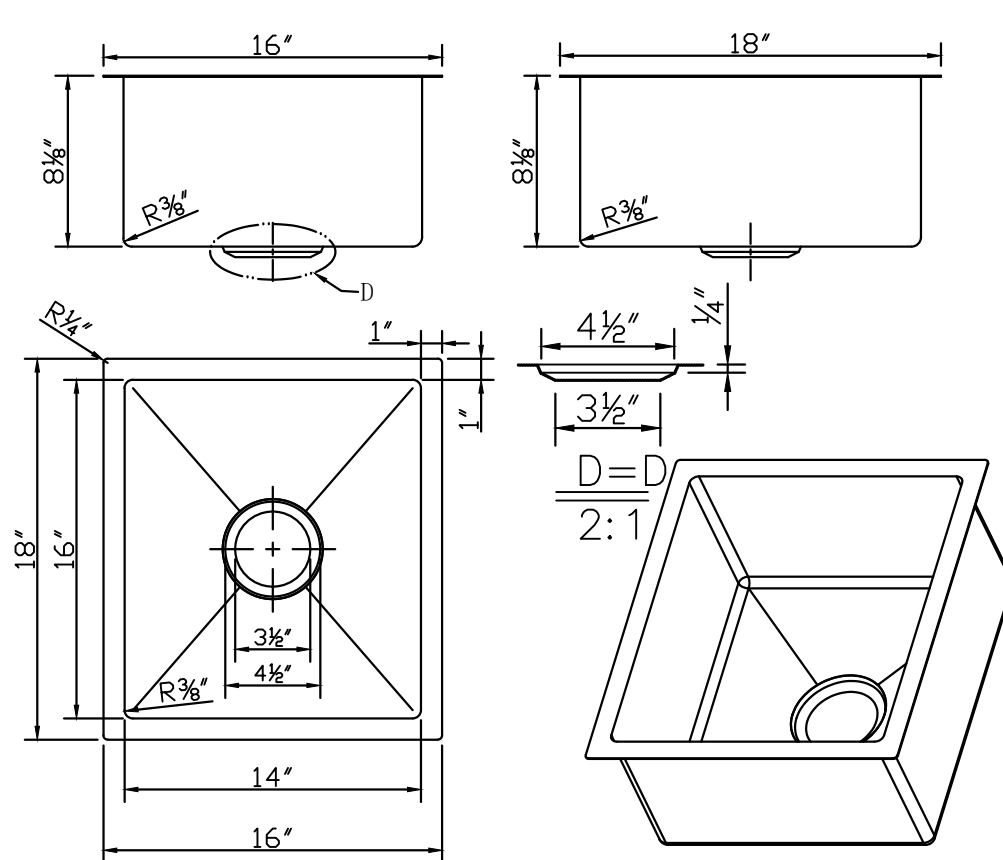

BAI 1256

HAND MADE STAINLESS STEEL SINK

Dimensions: 16in.L x 18in.W x 8 1/8in.H

Model: KS-SS1256BR

Material: SUS304 16Gauge

www.megabai.com

sales@megabai.com

224-377-9117