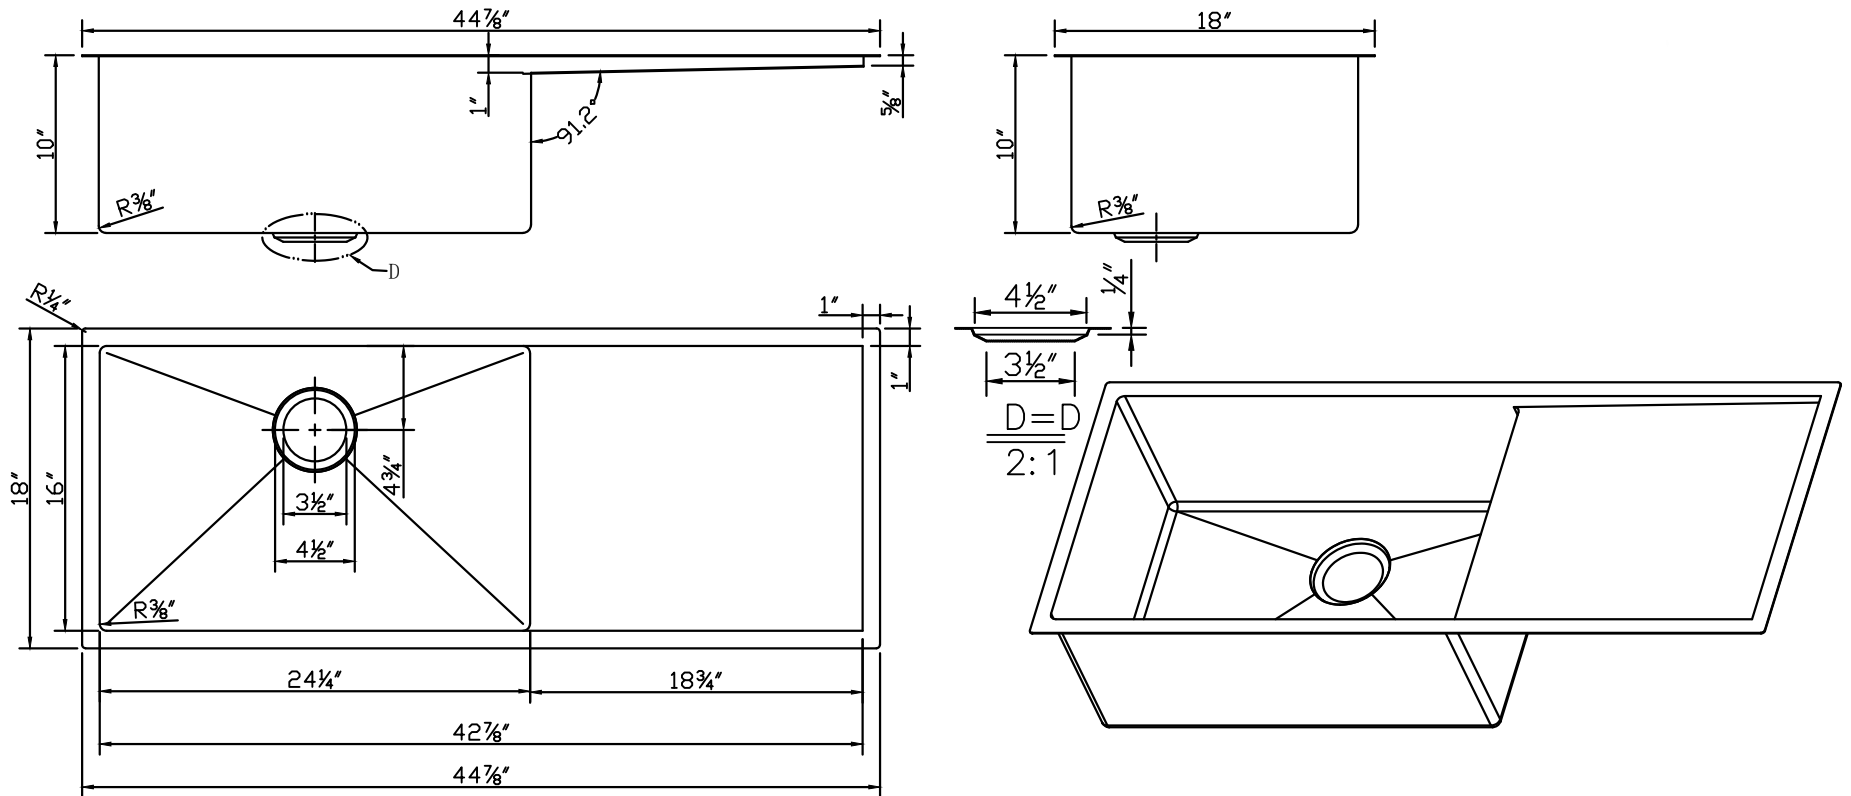

# BAI 1253

HAND MADE STAINLESS STEEL SINK

Material: SUS304 16Gauge

Model: KS-SS1253SR

Dimensions: 44 7/8in.L x 18in.W x 10in.H

[www.megabai.com](http://www.megabai.com)

[sales@megabai.com](mailto:sales@megabai.com)