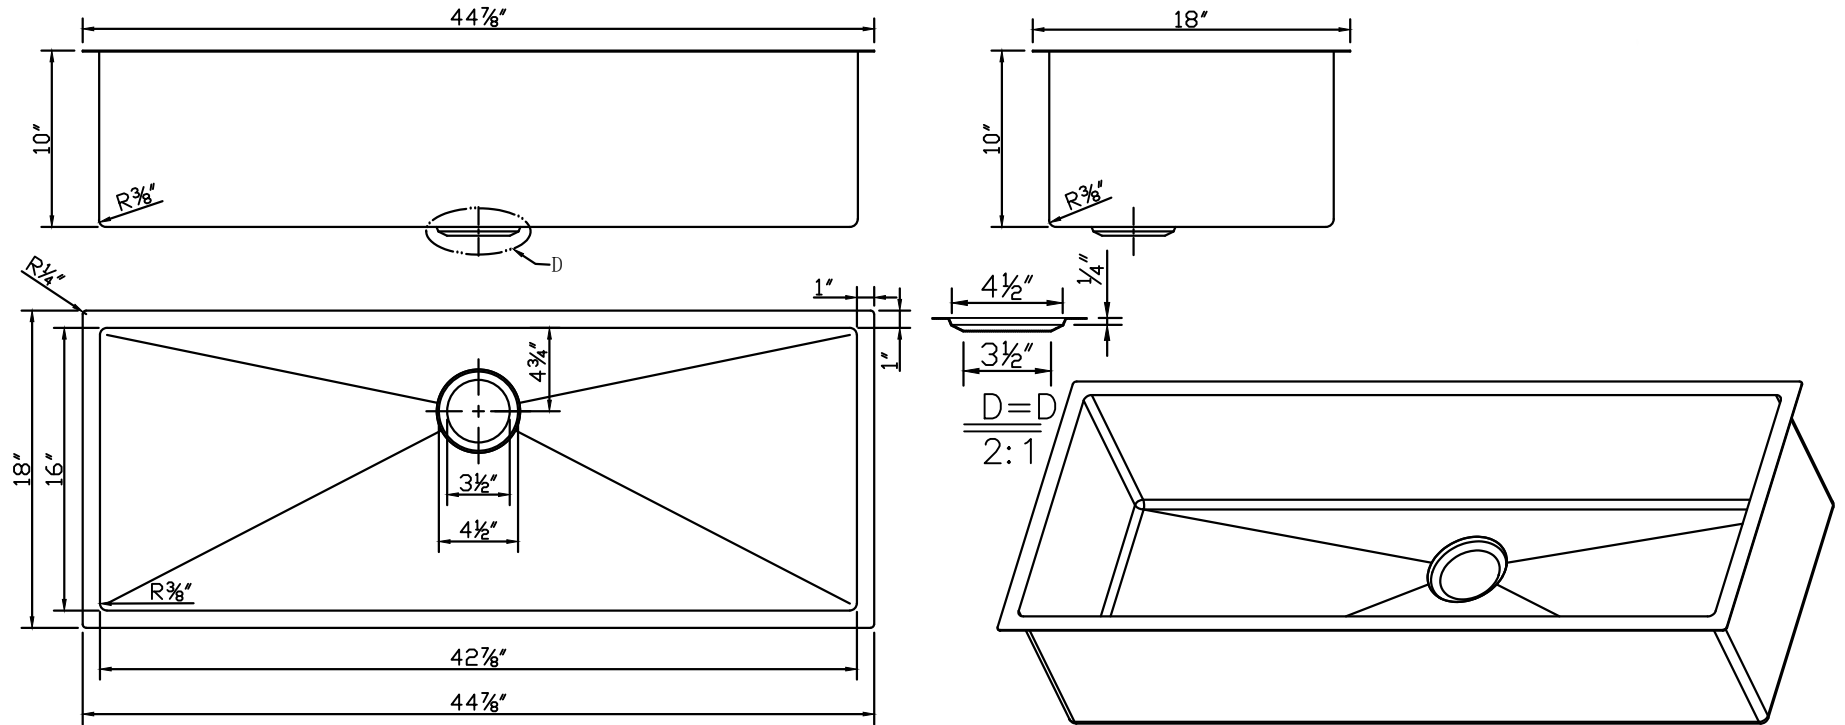

BAI 1249

HAND MADE STAINLESS STEEL SINK

Material: SUS304 16Gauge

Model: KS-SS1249SB

Dimensions: 44 7/8in.L x 42 7/8in.W x 10in.H

www.megabai.com

sales@megabai.com

224-377-9117