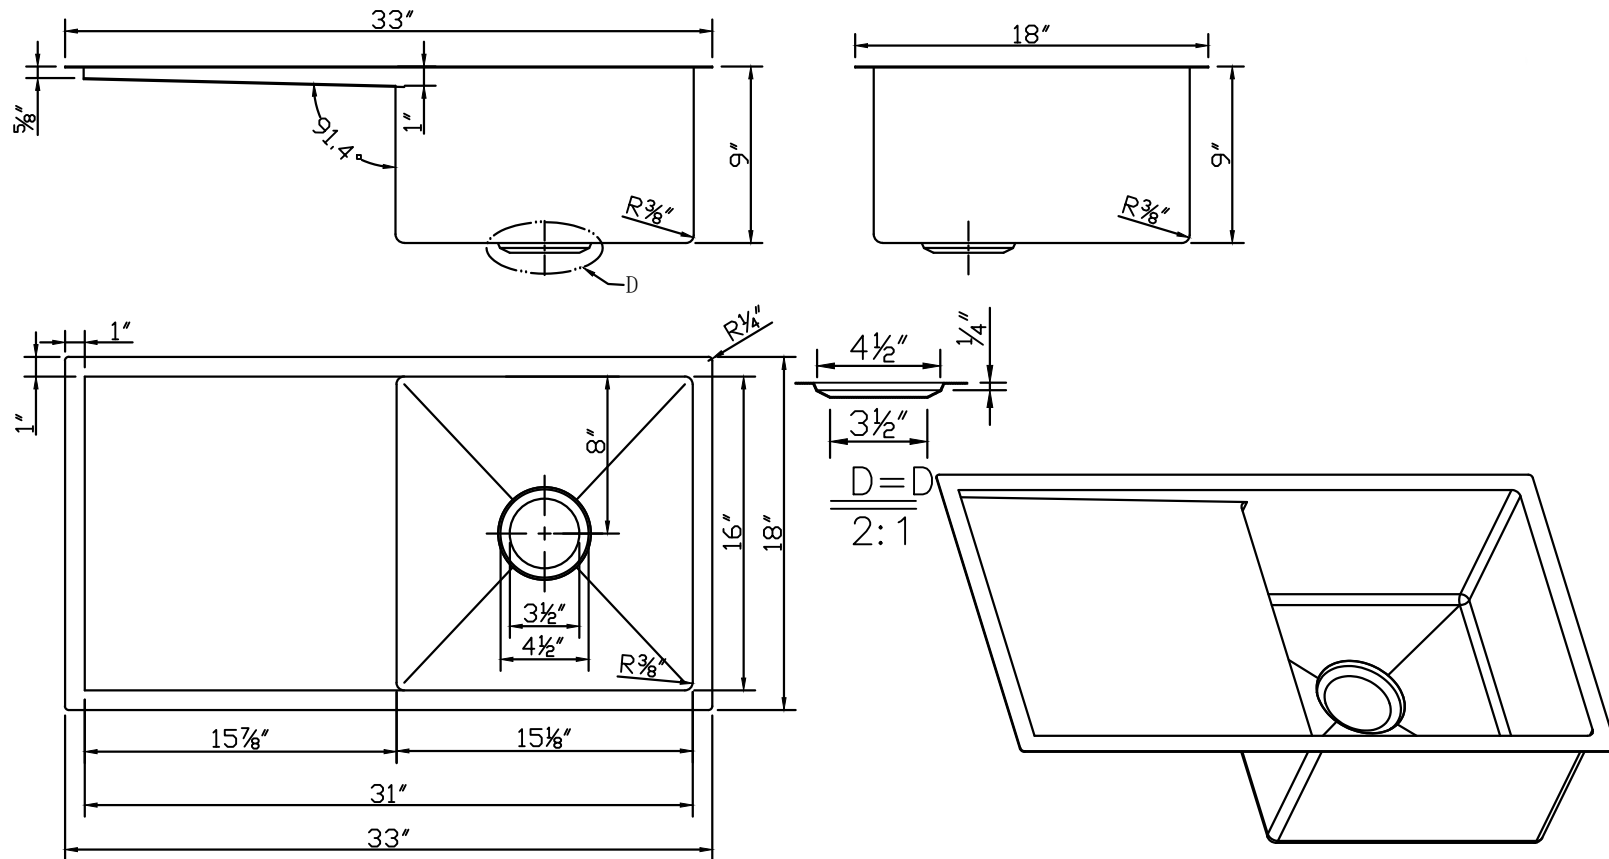

# BAI 1230

HAND MADE STAINLESS STEEL SINK

Dimensions: 33in.L x 18in.W x 9in.H

Model: KS-SS1230SL

Material: SUS304 16Gauge

[www.megabai.com](http://www.megabai.com)

[sales@megabai.com](mailto:sales@megabai.com)