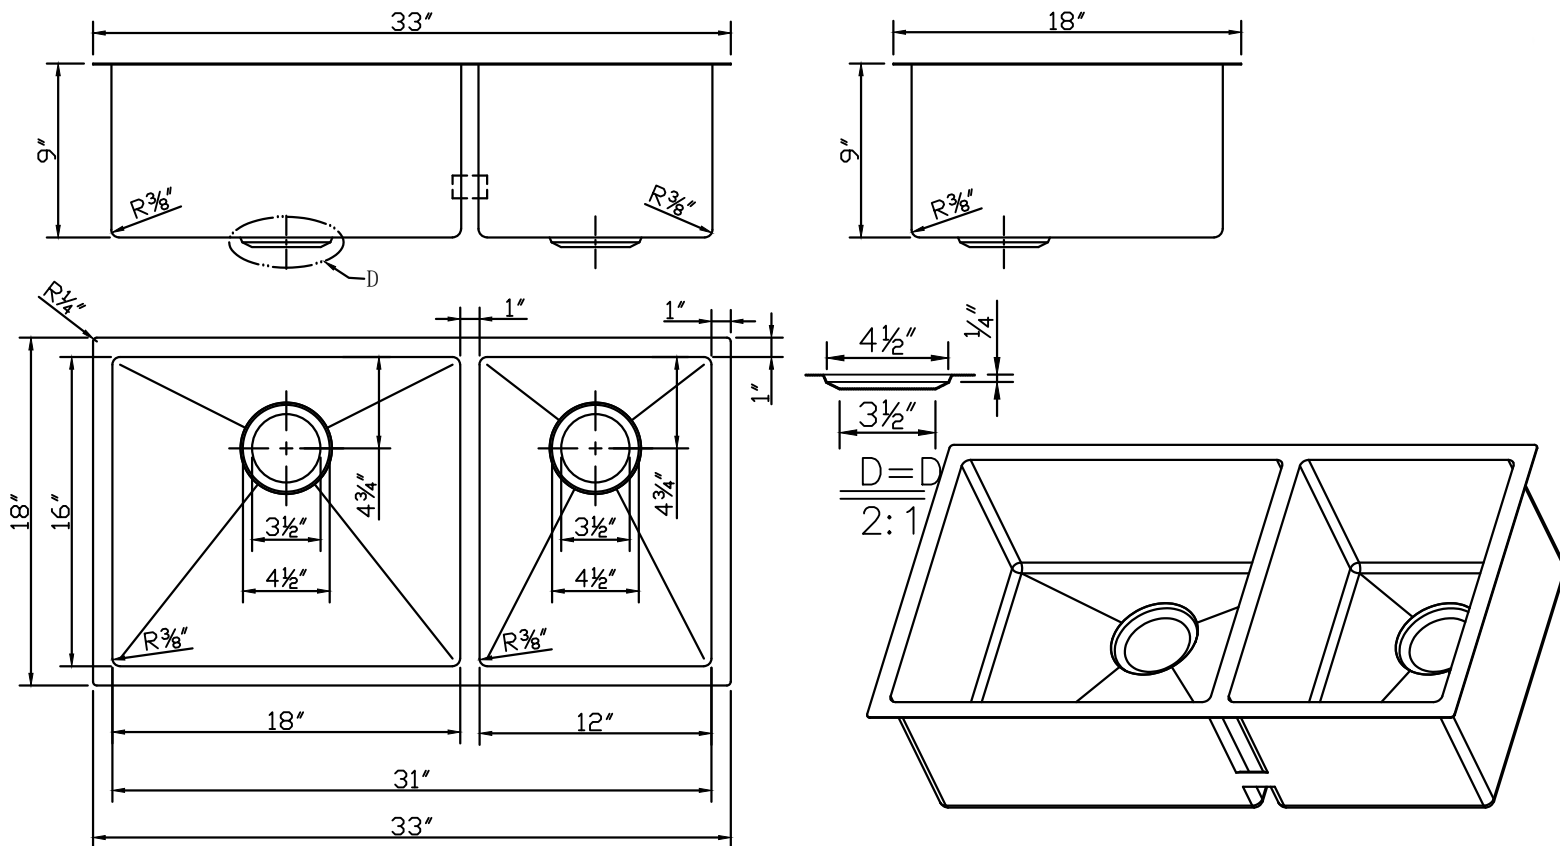

BAI 1228

HAND MADE STAINLESS STEEL SINK

Dimensions: 33in.L x 18in.W x 9in.H

Model: KS-SS1228DB

Material: SUS304 16Gauge

www.megabai.com

sales@megabai.com

224-377-9117