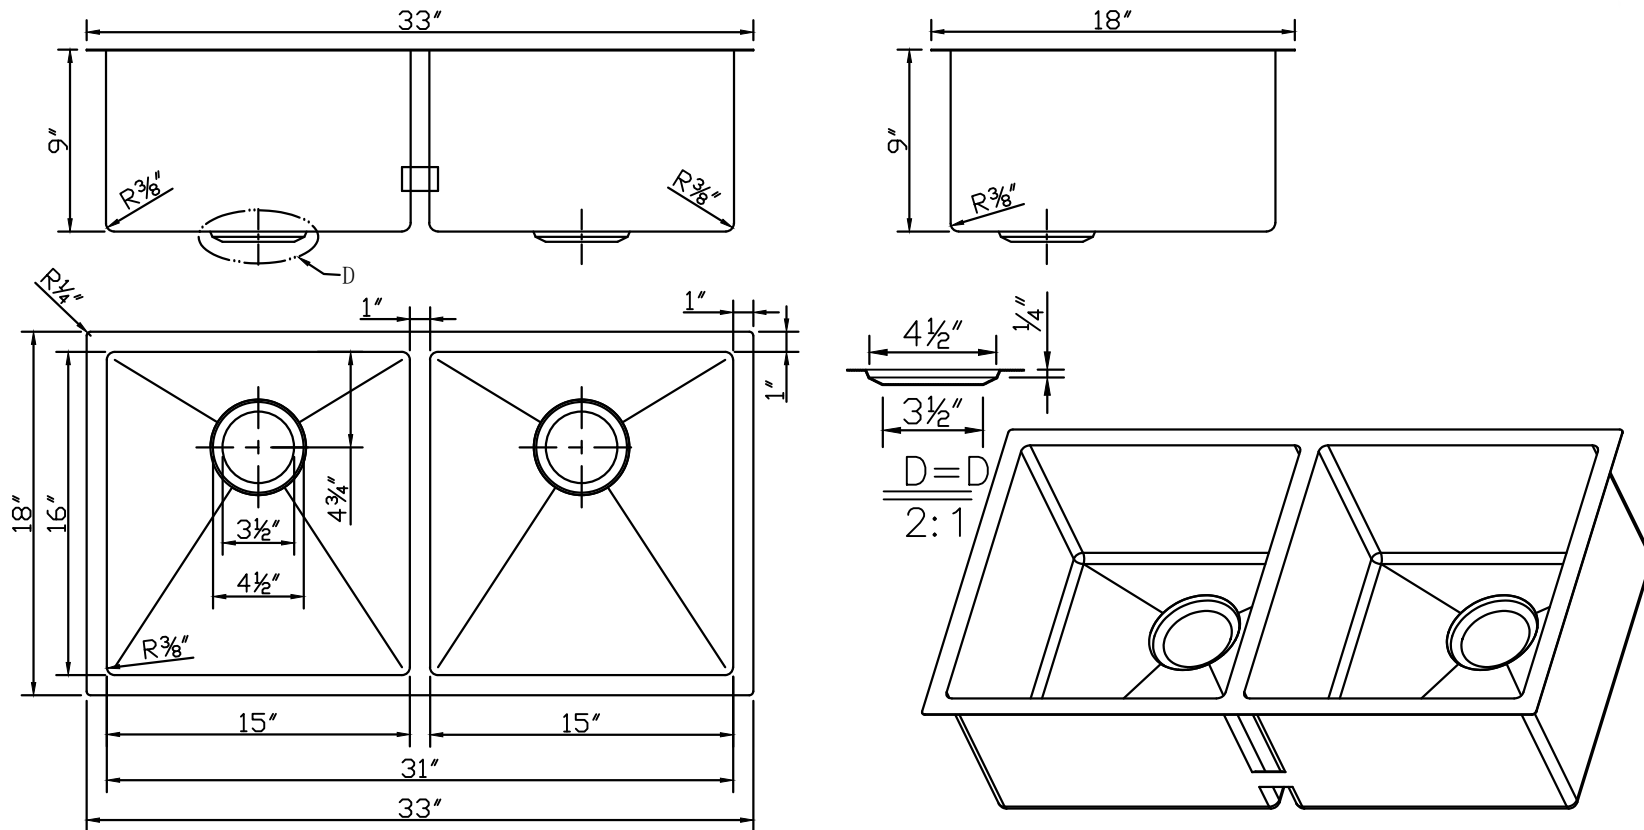

BAI 1225

HAND MADE STAINLESS STEEL SINK

Dimensions: 33in.L x 18in.W x 9in.H

Model: KS-SS1225DB

Material: SUS304 16Gauge

www.megabai.com

sales@megabai.com

224-377-9117