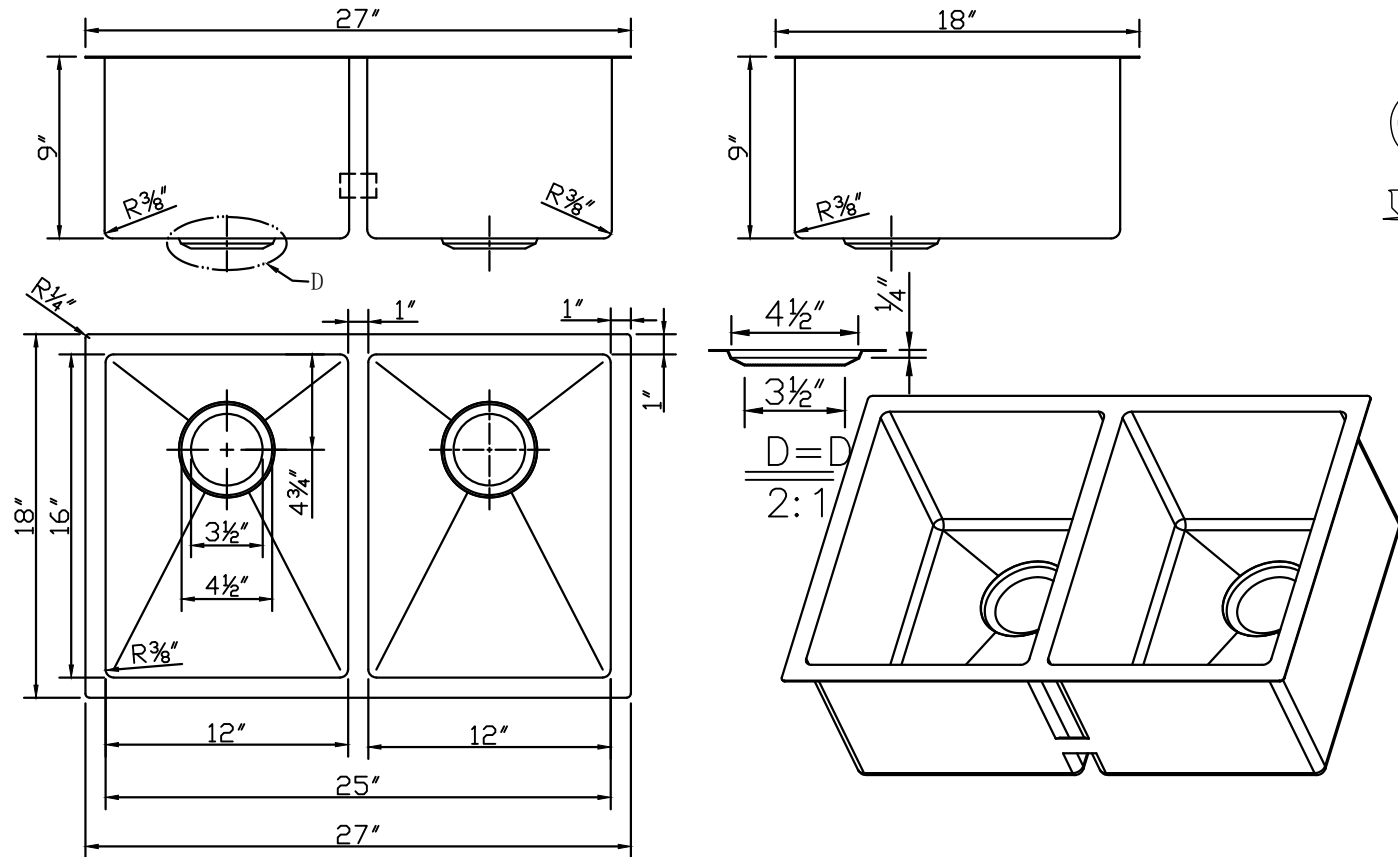

# BAI 1224

HAND MADE STAINLESS STEEL SINK

Dimensions: 27in.L x 18in.W x 9in.H

Model: KS-SS1224DB

Material: SUS304 16Gauge

[www.megabai.com](http://www.megabai.com)

[sales@megabai.com](mailto:sales@megabai.com)