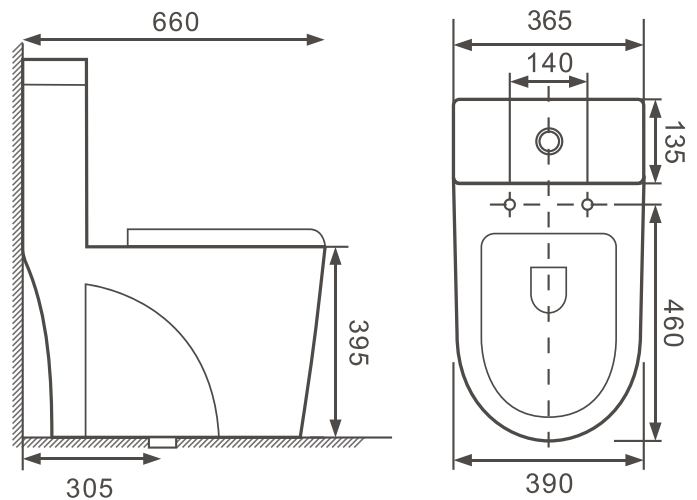

megabai.com

HOME · KITCHEN · BATHROOM

BAI 1011 (CL-12011) ELONGATED TOILET VITREOUS CHINA

□ SPECIFICATION

- Vitreous China
- High Efficient single flush
- R&T cUPC Certificated Single Flush Valve
- Chrome-plated top button
- Vortex Siphon Flush
- 2" fully-glazed Trap way
- Soft-closing PP Seat Cover
- 100% Flush Test and Leakage Test
- 2 Bolt Covers
- Wax Ring & Installation Screws

□ DIMENSIONS

- L x W x H: 660x390x770 mm
(26x15-2/5"x30-1/3")
- Rough-in: 12"
- Trap Way: 2"

□ COMPLIANCE CERTIFICATION

- ASME A112.19.2-2013/CAS B45.1-13 including Update No.1 dated October 2013 for Vitreous China Fixtures - includes Flush Performance, Ball Pass Diameter, Trap Seal Depth and all Dimensions
- cUPC certification from IAPMO