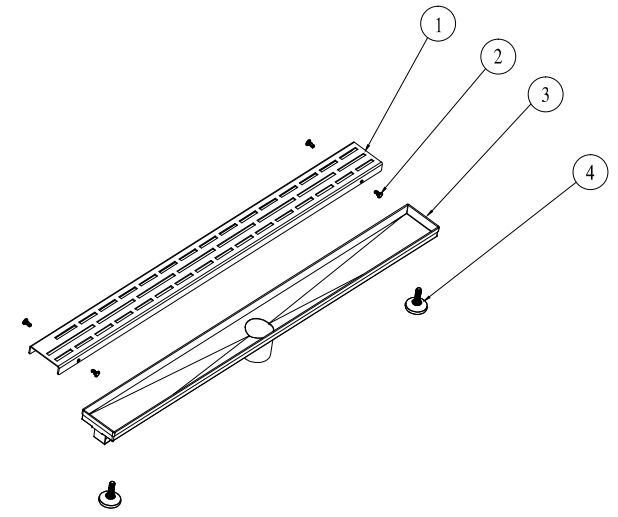

SECTION A-A

BAI 0563 Linear Drain

NO	DESCRIPTION	QTY	MATERIAL	SIZE
1	Linear drain cover	1	SUS304	31 $\frac{3}{4}$ "X2 $\frac{3}{4}$ "X $\frac{3}{4}$ "(14G)
2	plastic connectors	4	PP	ϕ 3 $\frac{3}{8}$ "X $\frac{9}{16}$ "
3	Linear drain stand	1	SUS304	32"X3"X3 $\frac{3}{8}$ "(18G)
4	mounting brackets	2	composite material	ϕ 1 $\frac{1}{8}$ "X1 $\frac{1}{8}$ "

www.megabai.com

Type:	Linear drain	Material:	SUS304
Model:	SD-SF0563-32	Feature:	18/8 Chrome-Nickel
Size/Overall:			Polished, Stain Finish
Scale:			
Design:	BAI		
Drawn:			
Date:	2014-03-27	Logo:	
Manufacture Date:		Approved:	