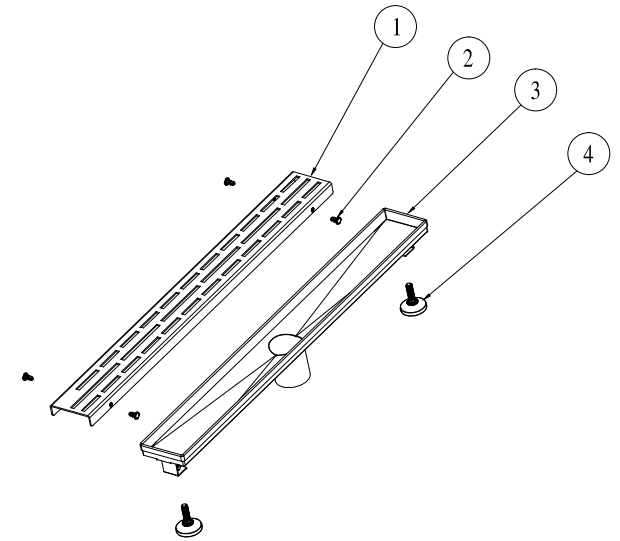

SECTION A-A

BAI 0562 Linear Drain

NO	DESCRIPTION	QTY	MATERIAL	SIZE
1	Linear drain cover	1	SUS304	23 ³ / ₄ "X2 ³ / ₄ "X ³ / ₄ "(14G)
2	plastic connectors	4	PP	∅ ³ / ₈ "X ⁹ / ₁₆ "
3	Linear drain stand	1	SUS304	24"X3"X3 ³ / ₈ "(18G)
4	mounting brackets	2	composite material	∅1 ⁷ / ₁₆ "X1 ¹ / ₁₆ "

www.megabai.com

Type:	Linear drain	Material:	SUS304
Model:	SD-SF0562-24	Feature:	18/8 Chrome-Nickel
Size/Overall:			Polished, Stain Finish
Scale:			
Design:	BAI		
Drawn:			
Date:	2014-03-27	Logo:	
Manufacture Date:		Approved:	