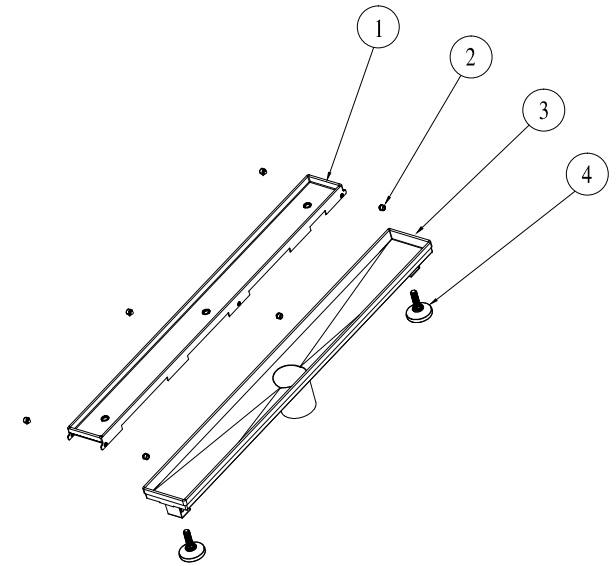

SECTION A-A

BAI 0553 Linear Drain

NO	DESCRIPTION	QTY	MATERIAL	SIZE
1	Linear drain cover	1	SUS304	23 ³ / ₄ "X2 ³ / ₄ "X ³ / ₄ "(18G)
2	plastic connectors	6	PP	∅ ³ / ₈ "X ⁹ / ₁₆ "
3	Linear drain stand	1	SUS304	24"X3"X3 ¹ / ₈ "(18G)
4	mounting brackets	2	composite material	∅1 ⁷ / ₁₆ "X1 ¹ / ₁₆ "

www.megabai.com

Type:	Linear drain	Material:	SUS304
Model:	SD-SF0553-24	Feature:	18/8 Chrome-Nickel
Size/Overall:			Polished, Stain Finish
Scale:			
Design:	BAI		
Drawn:			
Date:		Logo:	
Manufacture Date:		Approved:	