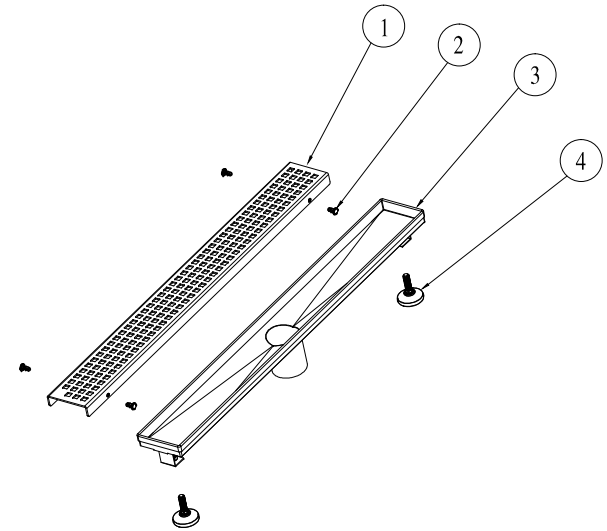

SECTION A-A

BAI 0550 Linear Drain

NO	DESCRIPTION	QTY	MATERIAL	SIZE
1	Linear drain cover	1	SUS304	23 ³ / ₄ "X2 ³ / ₄ "X ³ / ₄ "(14G)
2	plastic connectors	4	PP	Ø ³ / ₈ "X ⁹ / ₁₆ "
3	Linear drain stand	1	SUS304	24"X3"X3 ³ / ₈ "(18G)
4	mounting brackets	2	composite material	Ø1 ⁷ / ₁₆ "X1 ¹ / ₁₆ "

www.megabai.com

Type:	Linear drain	Material:	SUS304
Model:	SD-SF0550-24	Feature:	18/8 Chrome-Nickel
Size/Overall:			Polished, Stain Finish
Scale:			
Design:	BAI		
Drawn:			
Date:	2014-03-27	Logo:	
Manufacture Date:		Approved:	