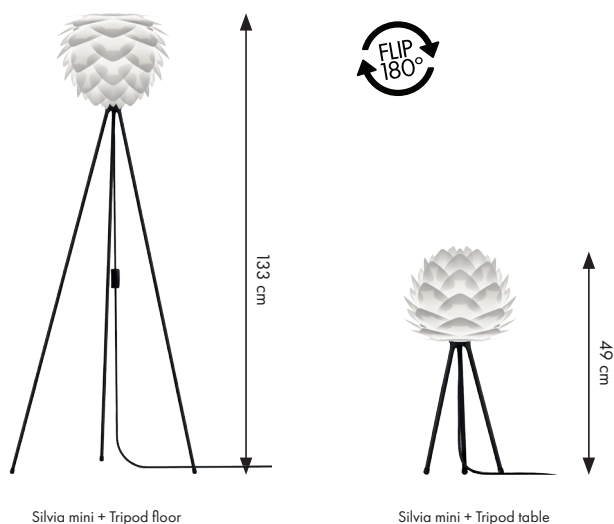

Silvia mini + Tripod floor

Silvia mini + Tripod table

Colour variations

VITA
COPENHAGEN

VITA copenhagen ApS
Kongens Nytorv 15
DK-1050 Copenhagen K
Denmark

+45 31 39 31 31 (tel)
+45 31 73 32 29 (fax)
info@vitacopenhagen.com
www.vitacopenhagen.com

The specifications and dimensions are subject to change without notice
Document date: 15 March 2017 2:28 PM

Download the VITA Unfold at Home App

It helps you choose the perfect lamp

UNFOLD
AT HOME