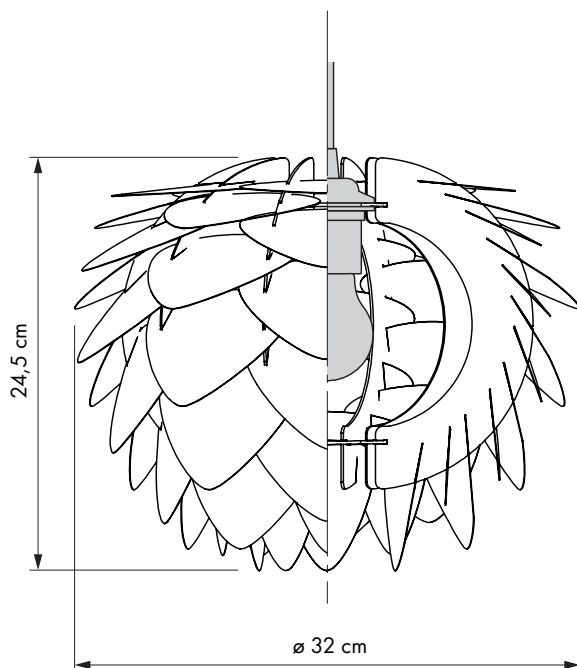

VITA Silvia mini

#2009
#2031
#2054
#2071

Designed by VITA Design Team in Copenhagen, Denmark

Floor and pendant in one

Unbreakable

Dimensions

ø 32 cm
h 24,5 cm

Material

Polypropylene & Polycarbonate

Weight incl. packaging

0,62 kg

Light source

E27 / E26
Max 15 W LED

Packaging

Gift Box, Dimensions (W×H×D): 40x30x1,8 cm

Assembly time