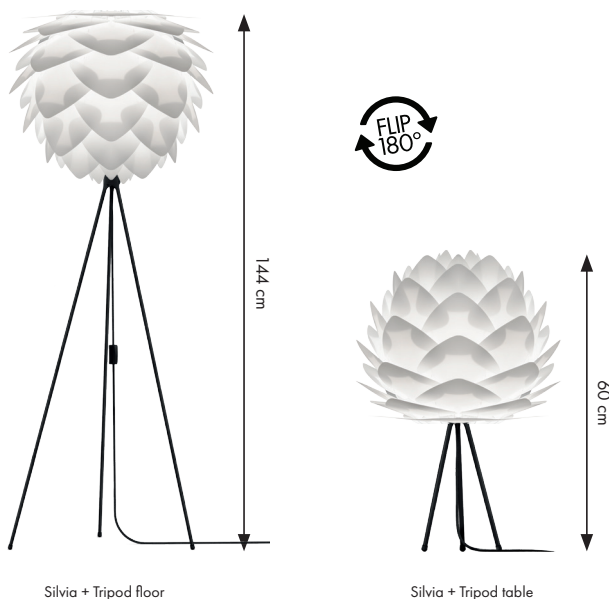

# VITA Silvia

#2007  
#2030  
#2053  
#2070

Designed by VITA Design Team in Copenhagen, Denmark

Silvia + Tripod floor

Silvia + Tripod table

## Colour variations

White

Copper

Brushed steel

Brushed brass

**Floor and pendant in one**

**Unbreakable**

**Dimensions**

ø 50 cm  
h 41 cm

**Material**

Polypropylene & Polycarbonate

**Weight incl. packaging**

1,18 kg

**Light source**

E27 / E26  
Max 15 W LED

**Packaging**

Gift Box, Dimensions (W×H×D): 40x30x3 cm

**Assembly time**

15 min video guide at [www.vitacopenhagen.com](http://www.vitacopenhagen.com)

**Media Kit**

Photos, 3D models, 2D drawings  
Download at [www.vitacopenhagen.com](http://www.vitacopenhagen.com)