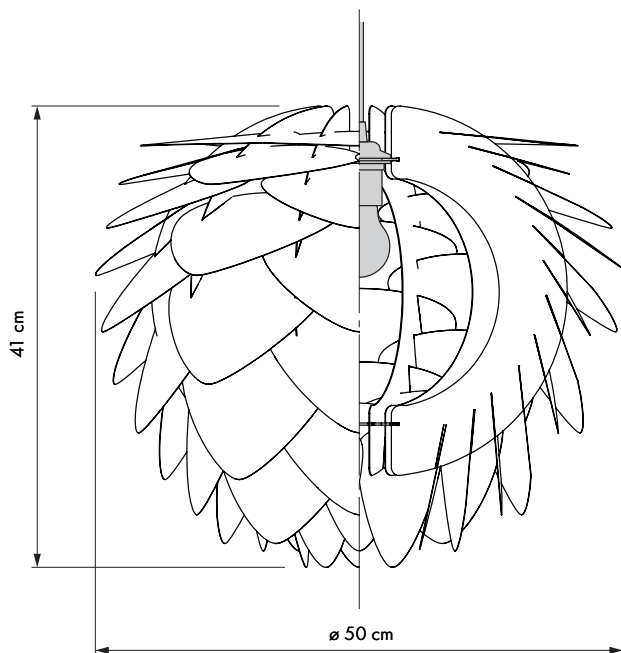

# VITA Silvia

#2007  
#2030  
#2053  
#2070

Designed by VITA Design Team in Copenhagen, Denmark

Silvia + Tripod floor

Silvia + Tripod table

## Colour variations

White

Copper

Brushed steel

Brushed brass

**Floor and pendant in one**

**Unbreakable**

**Dimensions**

ø 50 cm  
h 41 cm

**Material**

Polypropylene & Polycarbonate

**Weight incl. packaging**

1,18 kg

**Light source**

E27 / E26  
Max 15 W LED

**Packaging**

Gift Box, Dimensions (W×H×D): 40x30x3 cm

**Assembly time**

15 min video guide at [www.vitacopenhagen.com](http://www.vitacopenhagen.com)

**Media Kit**

Photos, 3D models, 2D drawings  
Download at [www.vitacopenhagen.com](http://www.vitacopenhagen.com)